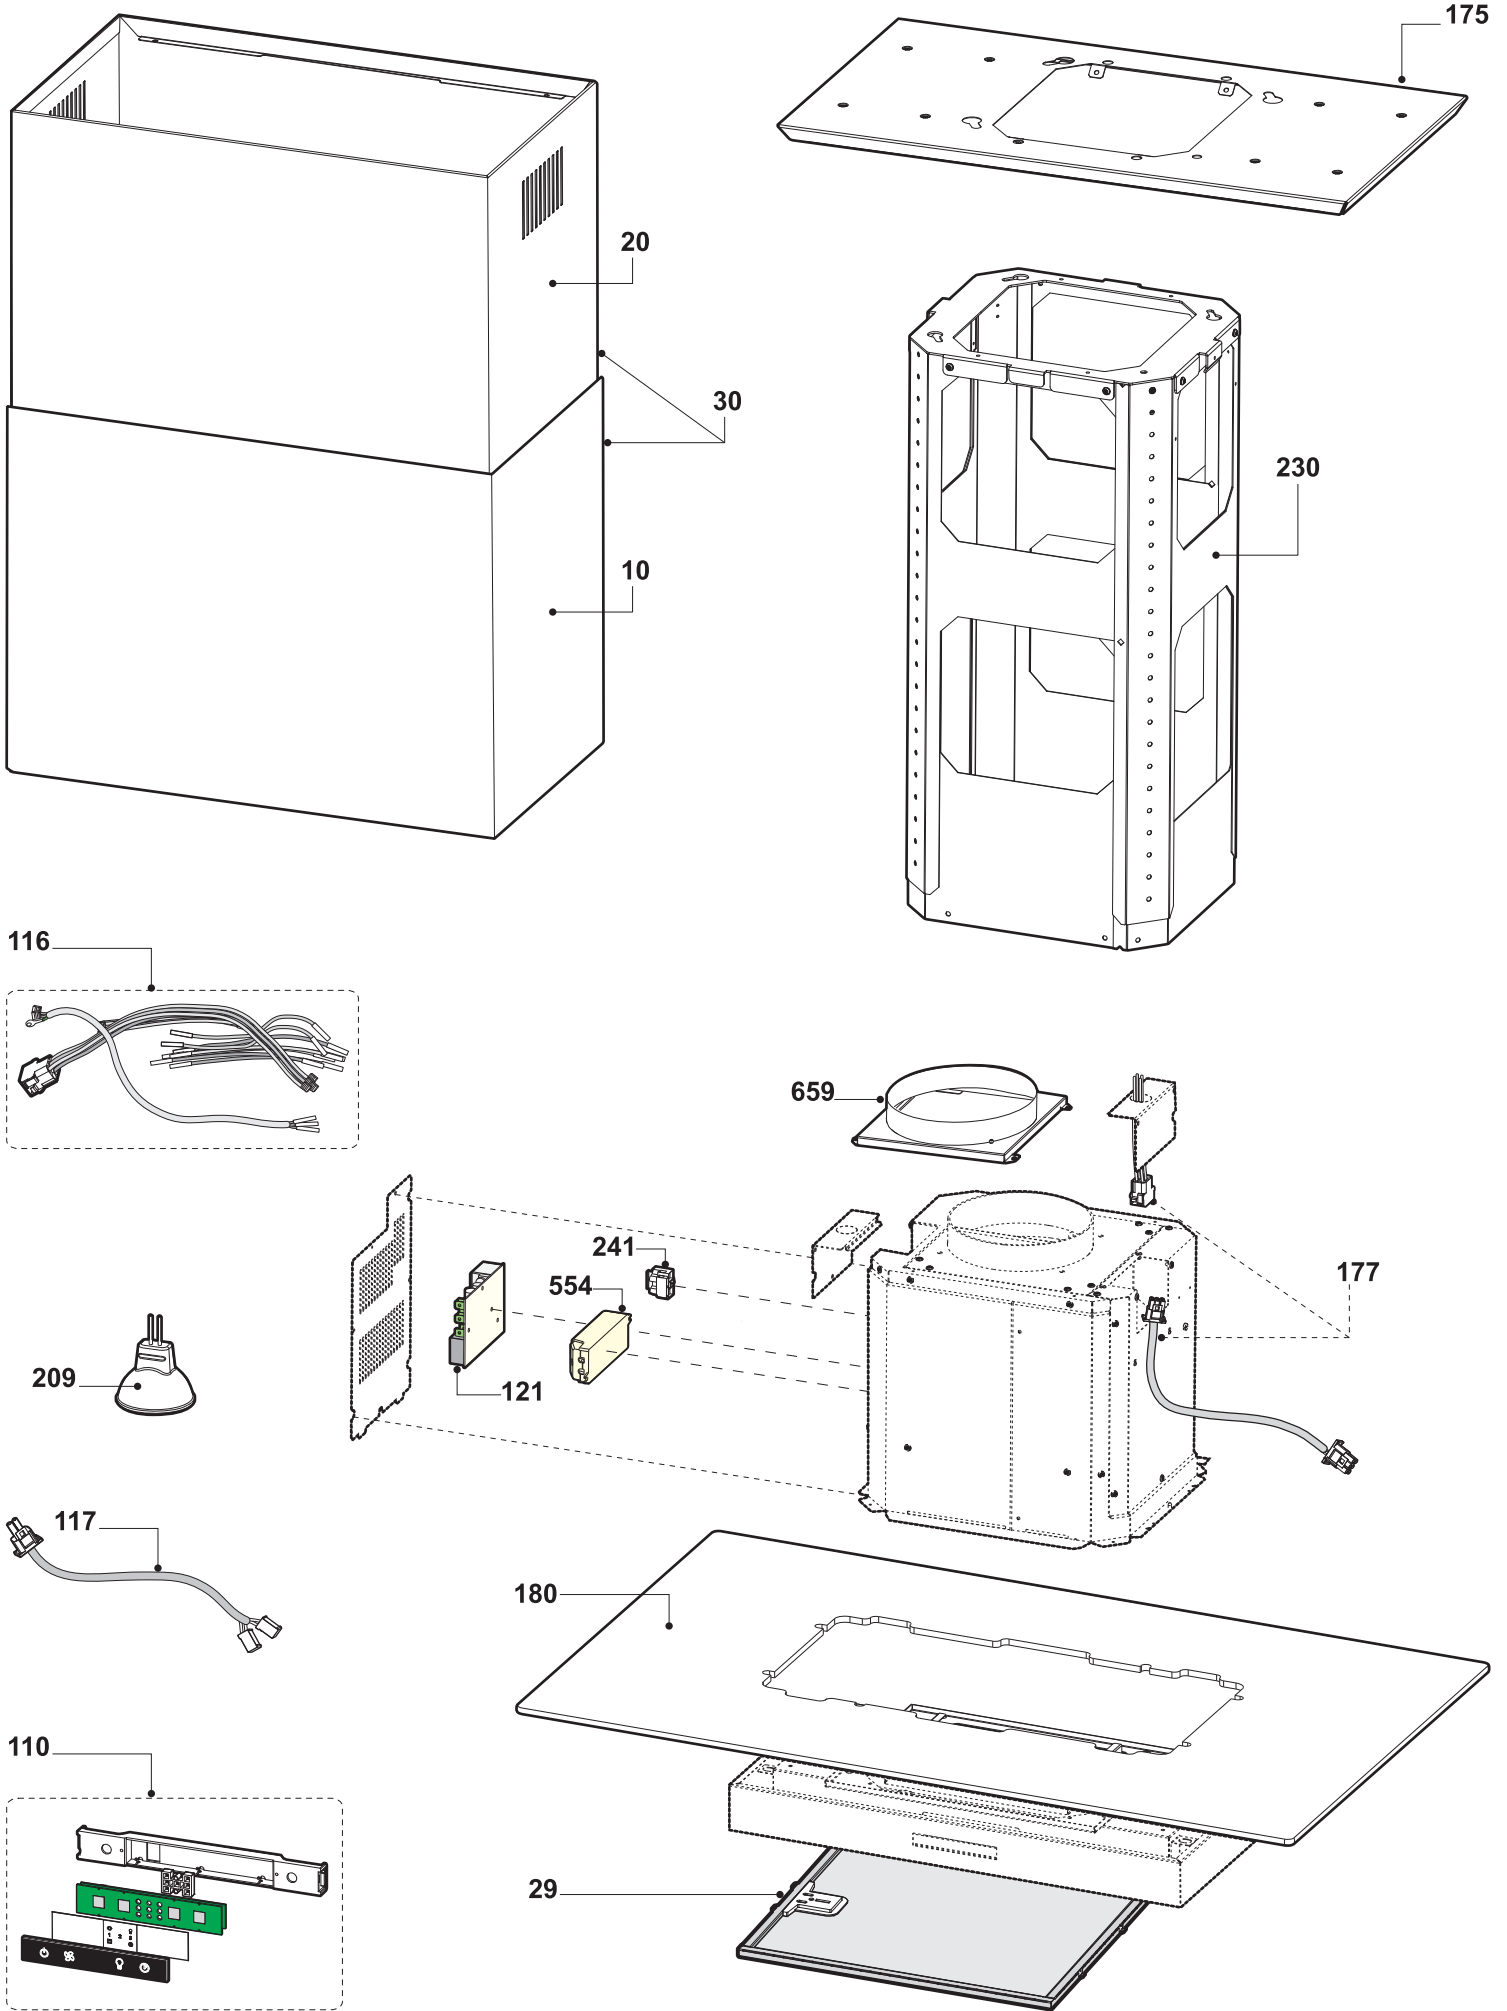

Surface Island

Surface Island

ASL-E42ASX, ASL-E48ASX

Ref #	Zephyr #	Description	Per Hood
10	50050074	Duct Cover, Lower	1
20	50050075	Duct Cover, Upper	1
29	50200035	Filter, Metal Mesh	1
30	50050076	Duct Cover, Set	1
110	11000047	Switch Assembly	1
116	11030059	Wiring, Internal	1
117	11030060	Wiring, Lights	1
121	11010037	Control Board	1
175	54100010	Ceiling Bracket	1
177	11030050	Remote Blower Wiring w/Box	1
180	50300062	Canopy (42")	1
180	50300071	Canopy (48")	1
209	Z0B-0030	Halogen Bulb, GU4, 20w	4
230	54110053	Support Frame	1
241	12170001	Fuse and Fuse Box	1
321	05000062	Hardware Packet	1
554	12110015	Transformer	1
659	54050068	Motor Flange	1