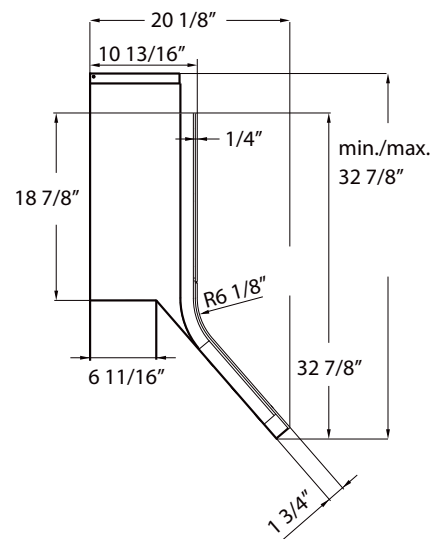

ARC

HORIZON

WALL

DESIGNER:
ROBERT BRUNNER

A sweeping yet low-profile panel rests just inches from the kitchen wall - and this stunning hood is customizable with several unique options including sleek colors and beautiful etched glass designs.

ZEPHYR

ZEPHYRONLINE.COM

Side