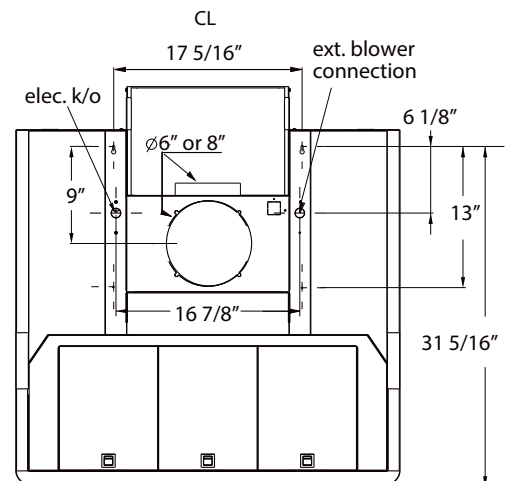

ARC

HORIZON

WALL

DESIGNER:
ROBERT BRUNNER

A sweeping yet low-profile panel rests just inches from the kitchen wall - and this stunning hood is customizable with several unique options including sleek colors and beautiful etched glass designs.

ZEPHYR

ZEPHYRONLINE.COM

Back