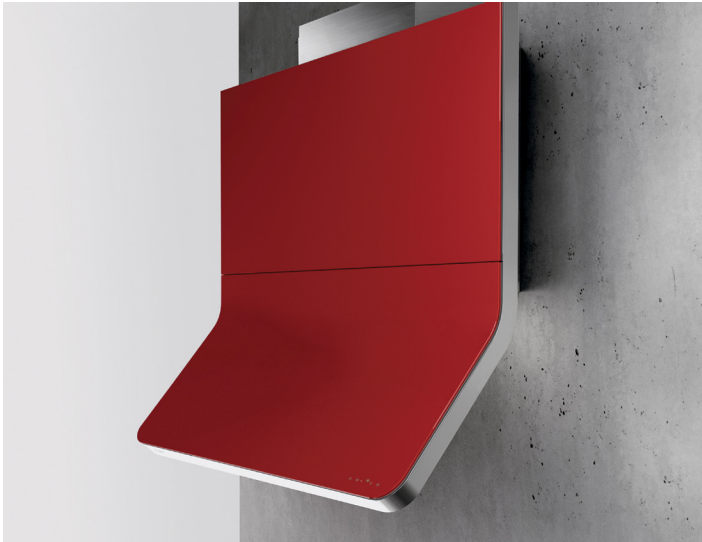

ARC

HORIZON

WALL

DESIGNER:
ROBERT BRUNNER

A sweeping yet low-profile panel rests just inches from the kitchen wall - and this stunning hood is customizable with several unique options including sleek colors and beautiful etched glass designs.

ZEPHYR

ZEPHYRONLINE.COM

Wireless Remote Control

Front

Side

Back

DESIGNER:
ROBERT BRUNNER

MODEL