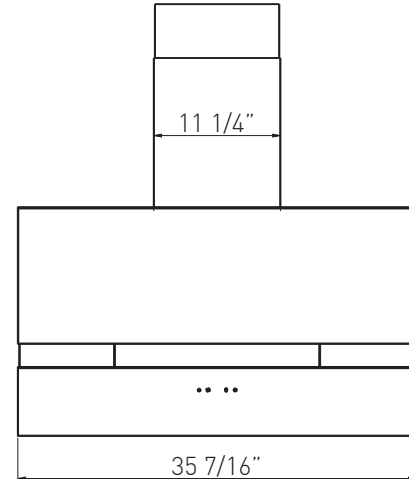

Wireless Remote Control

Front

Side

Back

**MODEL**

White Glass w/ Stainless Steel	AWA-M90AWX
Black Glass w/ Stainless Steel	AWA-M90ABX
Size	90cm (35-7/16")

**PERFORMANCE**

Internal Blower (CBI-290A)*	200-290 CFM, 1.4-3 sones
Internal Blower (CBI-600A)*	240-600 CFM, 1.8-6 sones
In-Line Blower (PBN-1000A)*	500-1,000 CFM, sones NA
External Blower (CBE-1000)*	500-1,000 CFM, sones NA