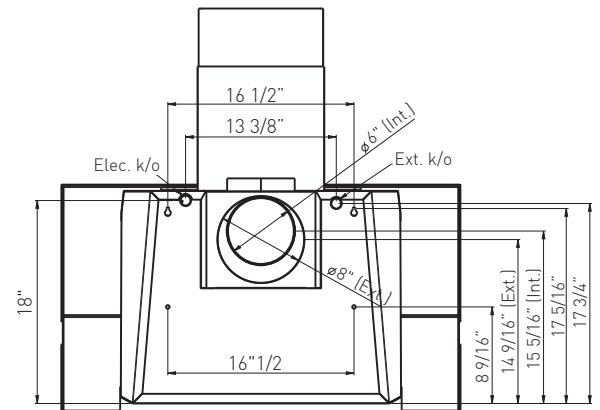

Wireless Remote Control

Front

Side

Back

**MODEL**

White Glass w/ Stainless Steel	AWA-M90AWX
Black Glass w/ Stainless Steel	AWA-M90ABX
Size	90cm (35-7/16")

**PERFORMANCE**

Internal Blower (CBI-290A)*	200-290 CFM, 1.4-3 sones
Internal Blower (CBI-600A)*	240-600 CFM, 1.8-6 sones
In-Line Blower (PBN-1000A)*	500-1,000 CFM, sones NA
External Blower (CBE-1000)*	500-1,000 CFM, sones NA

**DUCT SPECIFICATIONS**

Vertical/Horizontal Internal Blower	6"
Vertical In-Line/External Blower	10" to 8"****
Horizontal In-Line/External Blower	10" to 8"****

**AC POWER**

Hood w/ CBI-290A	120V, 60Hz, Max. 0.95A
Hood w/ CBI-600A	120V, 60Hz, Max. 2.95A
Hood w/ PBN-1000A	120V, 60Hz, Max. 5.65A
Hood w/ CBE-1000	120V, 60Hz, Max. 6.45A