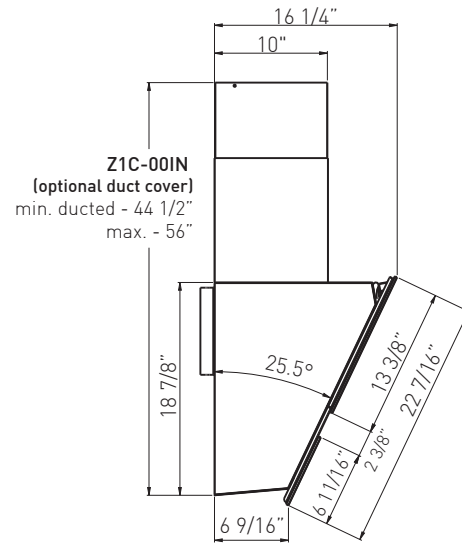

Wireless Remote Control

Front

Side

Back

**MODEL**

White Glass w/ Stainless Steel	AWA-M90AWX
Black Glass w/ Stainless Steel	AWA-M90ABX
Size	90cm (35-7/16")

**PERFORMANCE**

Internal Blower (CBI-290A)*	200-290 CFM, 1.4-3 sones
Internal Blower (CBI-600A)*	240-600 CFM, 1.8-6 sones
In-Line Blower (PBN-1000A)*	500-1,000 CFM, sones NA
External Blower (CBE-1000)*	500-1,000 CFM, sones NA