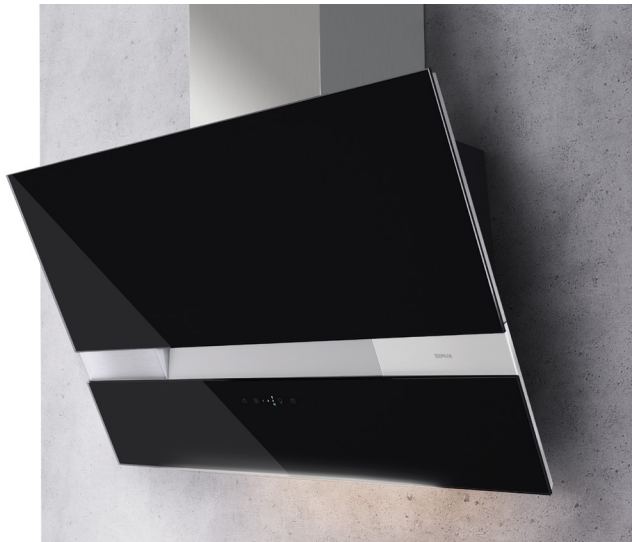

ARC

WAVE

WALL

The Wave looks great with any number of décor styles, from transitional to modern, and the elegant tilt lends a slim profile to this kitchen workhorse. Ingenious dual capture zones ensure a smoke and debris-free kitchen. Offering

a glowing tri-level LED light strip, and a choice of black or white glass and an optional duct cover, the Wave is a true kitchen classic.

**ZEPHYR**

ZEPHYRONLINE.COM

Shown without Optional Duct Cover

Shown with Optional Duct Cover

Wireless Remote Control

Front

Side

Back

**MODEL**

White Glass w/ Stainless Steel	AWA-M90AWX
Black Glass w/ Stainless Steel	AWA-M90ABX
Size	90cm (35-7/16")

**PERFORMANCE**

Internal Blower (CBI-290A)*	200-290 CFM, 1.4-3 sones
Internal Blower (CBI-600A)*	240-600 CFM, 1.8-6 sones
In-Line Blower (PBN-1000A)*	500-1,000 CFM, sones NA
External Blower (CBE-1000)*	500-1,000 CFM, sones NA