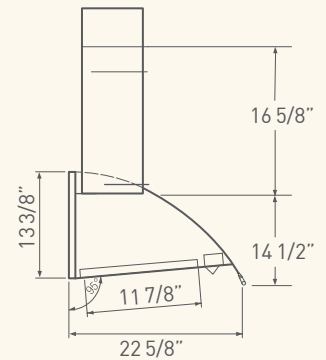

CHENG COLLECTION

Front

Top

Side

OKEANITO

WALL

MODEL	COK-E36SX	COK-E42SX - Discontinued	COK-E48SX
SIZE	36"	42"	48"
NET WIDTH	36"	42"	48"
PERFORMANCE*			
Internal Blower - CBI-290A	200 - 290 CFM, 1.4 - 3.2 Sones	200 - 290 CFM, 1.4 - 3.2 Sones	200 - 290 CFM, 1.4 - 3.2 Sones
Internal Blower - CBI-600A	240 - 600 CFM, 1.8 - 6 Sones	240 - 600 CFM, 1.8 - 6 Sones	240 - 600 CFM, 1.8 - 6 Sones
In-Line Blower - PBN-1000A	500 - 1000 CFM, Sones NA	500 - 1000 CFM, Sones NA	500 - 1000 CFM, Sones NA
External Blower - CBE-1000	500 - 1000 CFM, Sones NA	500 - 1000 CFM, Sones NA	500 - 1000 CFM, Sones NA
COLOR			
Stainless Steel	SS	SS	SS
FEATURES			
Controls	Electronic Touch	Electronic Touch	Electronic Touch
Speed Levels	3	3	3
Auto Delay-Off	Yes	Yes	Yes
Lighting	Halogen, 50W x 2 Incandescent, 40W x 2	Halogen, 50W x 2 Incandescent, 40W x 2	Halogen, 50W x 2 Incandescent, 40W x 2
Dual-Level Lighting (Halogen)	Yes	Yes	Yes
Filters	Professional Baffle x 1	Professional Baffle x 1	Professional Baffle x 2
Recirculating	No	No	No
Duct Cover Extension	Yes, Up to 12' Ceiling	Yes, Up to 12' Ceiling	Yes, Up to 12' Ceiling
DUCT SPECIFICATIONS			
Vertical - Internal	6"	6"	6"
Vertical - External/In-Line	10" - 8"***	10" - 8"***	10" - 8"***
Horizontal	NA	NA	NA
AC INPUT	120V - 60Hz	120V - 60Hz	120V - 60Hz
***AC POWER			
Hood Only	Max. 180W, 1.5 Amps	Max. 180W, 1.5 Amps	Max. 180W, 1.5 Amps
OPTIONAL ACCESSORIES			
Duct Cover Extension Kit	Z1C-000K	Z1C-000K	Z1C-000K
Mounting Heights	Min. ceiling height 8'. Hood mounted 28" above cooking surface; 64" from floor.	Max. ceiling height 10'4". Hood mounted 36" above cooking surface; 72" from floor.	