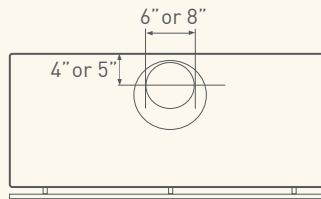

CHENG COLLECTION

Front

Top

Side

OKEANITO

WALL

MODEL	COK-E36SX	COK-E42SX - Discontinued	COK-E48SX
SIZE	36"	42"	48"
NET WIDTH	36"	42"	48"
PERFORMANCE*			
Internal Blower - CBI-290A	200 - 290 CFM, 1.4 - 3.2 Sones	200 - 290 CFM, 1.4 - 3.2 Sones	200 - 290 CFM, 1.4 - 3.2 Sones
Internal Blower - CBI-600A	240 - 600 CFM, 1.8 - 6 Sones	240 - 600 CFM, 1.8 - 6 Sones	240 - 600 CFM, 1.8 - 6 Sones
In-Line Blower - PBN-1000A	500 - 1000 CFM, Sones NA	500 - 1000 CFM, Sones NA	500 - 1000 CFM, Sones NA
External Blower - CBE-1000	500 - 1000 CFM, Sones NA	500 - 1000 CFM, Sones NA	500 - 1000 CFM, Sones NA
COLOR			
Stainless Steel	SS	SS	SS
FEATURES			
Controls	Electronic Touch	Electronic Touch	Electronic Touch
Speed Levels	3	3	3
Auto Delay-Off	Yes	Yes	Yes
Lighting	Halogen, 50W x 2 Incandescent, 40W x 2	Halogen, 50W x 2 Incandescent, 40W x 2	Halogen, 50W x 2 Incandescent, 40W x 2
Dual-Level Lighting (Halogen)	Yes	Yes	Yes
Filters	Professional Baffle x 1	Professional Baffle x 1	Professional Baffle x 2
Recirculating	No	No	No
Duct Cover Extension	Yes, Up to 12' Ceiling	Yes, Up to 12' Ceiling	Yes, Up to 12' Ceiling
DUCT SPECIFICATIONS			
Vertical - Internal	6"	6"	6"
Vertical - External/In-Line	10" - 8"***	10" - 8"***	10" - 8"***
Horizontal	NA	NA	NA
AC INPUT	120V - 60Hz	120V - 60Hz	120V - 60Hz
***AC POWER			
Hood Only	Max. 180W, 1.5 Amps	Max. 180W, 1.5 Amps	Max. 180W, 1.5 Amps
OPTIONAL ACCESSORIES			
Duct Cover Extension Kit	Z1C-000K	Z1C-000K	Z1C-000K
Mounting Heights	Min. ceiling height 8'. Hood mounted 28" above cooking surface; 64" from floor.	Max. ceiling height 10'4". Hood mounted 36" above cooking surface; 72" from floor.	