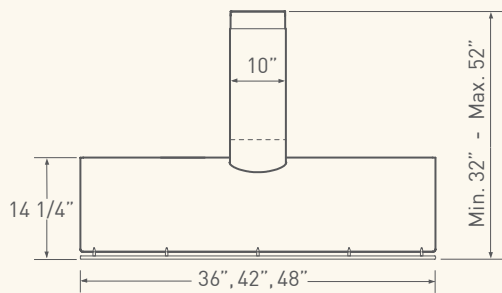

CHENG COLLECTION

Front

Top

Side

OKEANITO

WALL

MODEL	COK-E36SX	COK-E42SX - Discontinued	COK-E48SX
SIZE	36"	42"	48"
NET WIDTH	36"	42"	48"
PERFORMANCE*			
Internal Blower - CBI-290A	200 - 290 CFM, 1.4 - 3.2 Sones	200 - 290 CFM, 1.4 - 3.2 Sones	200 - 290 CFM, 1.4 - 3.2 Sones
Internal Blower - CBI-600A	240 - 600 CFM, 1.8 - 6 Sones	240 - 600 CFM, 1.8 - 6 Sones	240 - 600 CFM, 1.8 - 6 Sones
In-Line Blower - PBN-1000A	500 - 1000 CFM, Sones NA	500 - 1000 CFM, Sones NA	500 - 1000 CFM, Sones NA
External Blower - CBE-1000	500 - 1000 CFM, Sones NA	500 - 1000 CFM, Sones NA	500 - 1000 CFM, Sones NA
COLOR			
Stainless Steel	SS	SS	SS
FEATURES			
Controls	Electronic Touch	Electronic Touch	Electronic Touch
Speed Levels	3	3	3
Auto Delay-Off	Yes	Yes	Yes
Lighting	Halogen, 50W x 2 Incandescent, 40W x 2	Halogen, 50W x 2 Incandescent, 40W x 2	Halogen, 50W x 2 Incandescent, 40W x 2
Dual-Level Lighting (Halogen)	Yes	Yes	Yes
Filters	Professional Baffle x 1	Professional Baffle x 1	Professional Baffle x 2
Recirculating	No	No	No
Duct Cover Extension	Yes, Up to 12' Ceiling	Yes, Up to 12' Ceiling	Yes, Up to 12' Ceiling
DUCT SPECIFICATIONS			
Vertical - Internal	6"	6"	6"
Vertical - External/In-Line	10" - 8"***	10" - 8"***	10" - 8"***
Horizontal	NA	NA	NA
AC INPUT	120V - 60Hz	120V - 60Hz	120V - 60Hz
***AC POWER			
Hood Only	Max. 180W, 1.5 Amps	Max. 180W, 1.5 Amps	Max. 180W, 1.5 Amps
OPTIONAL ACCESSORIES			
Duct Cover Extension Kit	Z1C-000K	Z1C-000K	Z1C-000K
Mounting Heights	Min. ceiling height 8'. Hood mounted 28" above cooking surface; 64" from floor.	Max. ceiling height 10'4". Hood mounted 36" above cooking surface; 72" from floor.	