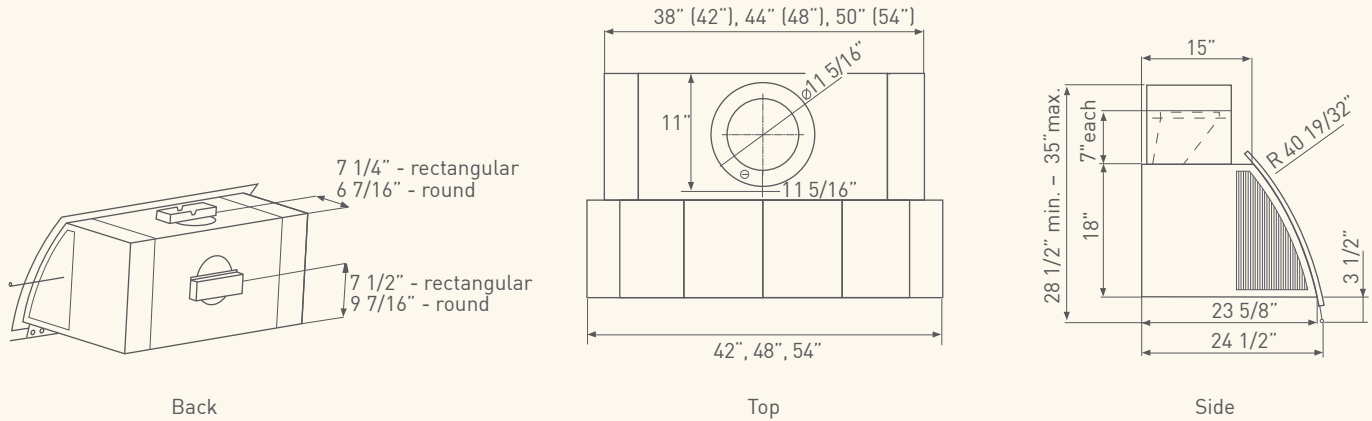

CHENG COLLECTION

PADOVA

WALL

MODEL	CPA-E42ASX	CPA-E48ASX	CPA-E54ASX
SIZE	42"	48"	54"
NET WIDTH	42"	48"	54"
*PERFORMANCE			
Internal Blower - EBI-600B	260 - 600 CFM, 2.3 - 9 Sones	260 - 600 CFM, 2.3 - 9 Sones	260 - 600 CFM, 2.3 - 9 Sones
In-Line Blower - PBN-1000A	500 - 1000 CFM, Sones NA	500 - 1000 CFM, Sones NA	500 - 1000 CFM, Sones NA
External Blower - CBE-1000	500 - 1000 CFM, Sones NA	500 - 1000 CFM, Sones NA	500 - 1000 CFM, Sones NA
BODY COLOR			
Stainless Steel	SS	SS	SS
CANOPY COLOR*			
Stainless Steel (w/ insert panels)	CPC-0012	CPC-0018	CPC-0015
Brass (w/ insert panels)	CPC-0112	CPC-0118	CPC-0115
FEATURES			
Controls	Electronic Touch	Electronic Touch	Electronic Touch
Speed Levels	3	3	3
Lighting	Halogen, 50W x 2 Incandescent, 40W x 2	Halogen, 50W x 2 Incandescent, 40W x 2	Halogen, 50W x 2 Incandescent, 40W x 2
Dual-Level Lighting (Halogen)	Yes	Yes	Yes
Filters	Professional Baffle x 2	Professional Baffle x 3	Professional Baffle x 3
Recirculating	No	No	No
Duct Cover Extension	No	No	No
DUCT SPECIFICATIONS			
Vertical - Internal	8"	8"	8"
Vertical - External/In-Line	10" - 8"***	10" - 8"***	10" - 8"***
Horizontal - Internal	3 1/4" x 10"	3 1/4" x 10"	3 1/4" x 10"
Horizontal - External/In-Line	10" - 8"***	10" - 8"***	10" - 8"***
AC INPUT	120V - 60Hz	120V - 60Hz	120V - 60Hz
AC POWER***			
Hood Only	Max. 180W, 1.5 Amps	Max. 180W, 1.5 Amps	Max. 180W, 1.5 Amps
OPTIONAL ACCESSORIES			
Insert Panel Veneer - Copper	CDO-0142	CDO-0148	CDO-0154
Insert Panel Veneer - Stainless	CDO-0242	CDO-0248	CDO-0254