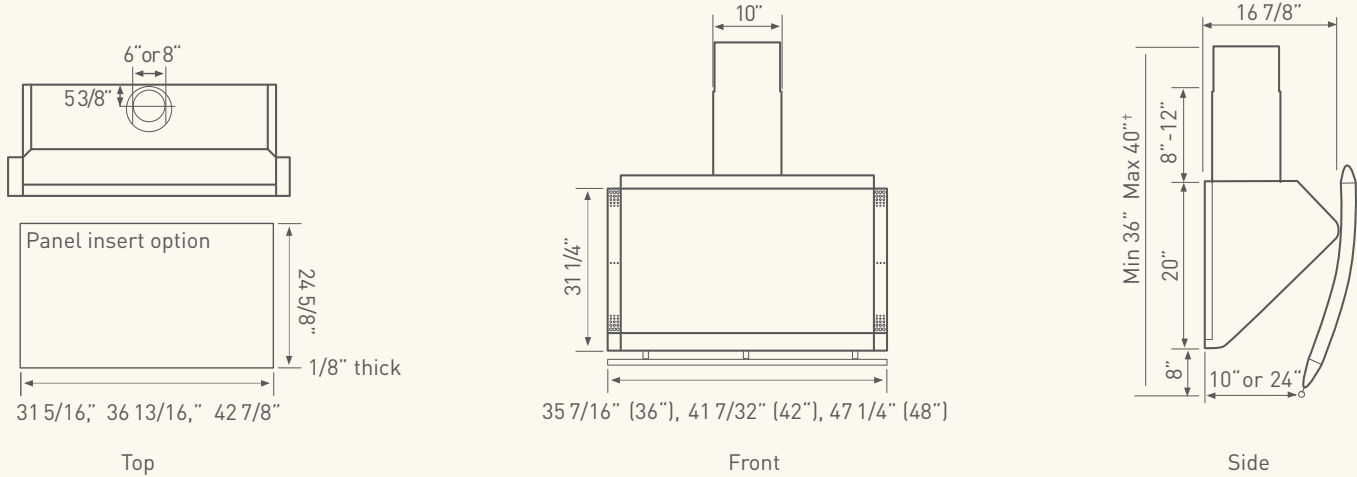

## SHADE

WALL

MODEL	CSH-E36SX	CSH-E42SX	CSH-E48SX
<b>SIZE</b>	36"	42"	48"
<b>NET WIDTH</b>	35 7/16"	41 7/32"	47 1/4"
<b>PERFORMANCE*</b>			
Internal Blower - CBI-290A	200 - 290 CFM, 1.4 - 3.2 Sones	200 - 290 CFM, 1.4 - 3.2 Sones	200 - 290 CFM, 1.4 - 3.2 Sones
Internal Blower - CBI-600A	240 - 600 CFM, 1.8 - 6 Sones	240 - 600 CFM, 1.8 - 6 Sones	240 - 600 CFM, 1.8 - 6 Sones
In-Line Blower - PBN-1000A	500 - 1000 CFM, Sones NA	500 - 1000 CFM, Sones NA	500 - 1000 CFM, Sones NA
External Blower - CBE-1000	500 - 1000 CFM, Sones NA	500 - 1000 CFM, Sones NA	500 - 1000 CFM, Sones NA
<b>COLOR</b>	SS	SS	SS
Stainless Steel			
<b>FEATURES</b>			
Controls	Electronic Touch	Electronic Touch	Electronic Touch
Speed Levels	3	3	3
Auto Delay-Off	Yes	Yes	Yes
Lighting	Halogen, 50W x 4	Halogen, 50W x 4	Halogen, 50W x 4
Dual-Level Lighting	Yes	Yes	Yes
Filters	Baffle x 1	Baffle x 2	Baffle x 2
Recirculating	No	No	No
Duct Cover Extension	Yes, Up to 12' Ceiling	Yes, Up to 12' Ceiling	Yes, Up to 12' Ceiling
<b>DUCT SPECIFICATIONS</b>			
Vertical - Internal	6"	6"	6"
Vertical - External/In-Line	10" - 8"***	10" - 8"***	10" - 8"***
Horizontal	NA	NA	NA
<b>AC INPUT</b>	120V - 60Hz	120V - 60Hz	120V - 60Hz
<b>AC POWER***</b>			
Hood Only	Max. 200W, 1.66 Amps	Max. 200W, 1.66 Amps	Max. 200W, 1.66 Amps
<b>OPTIONAL ACCESSORIES</b>			
Duct Cover Extension Kit	Z1C-00SH	Z1C-00SH	Z1C-00SH

†Mounting Heights Min. ceiling height 8'. Hood mounted 24"

Max. ceiling height 9'. Hood mounted 32" above cooking surface; 68" from floor.

\* Requires purchase of Zephyr blower, sold separately. \*\* 10" round duct connects to external and in-line blower. Must transition from 10" to 8" before duct passes through ceiling. A 10" to 8" adapter is included with the external and in-line blowers. \*\*\* AC power listed above is for hood with lights only. † Shade height is measured from bottom of door when fully open. Distance from bottom of open door to bottom of hood body is 8".