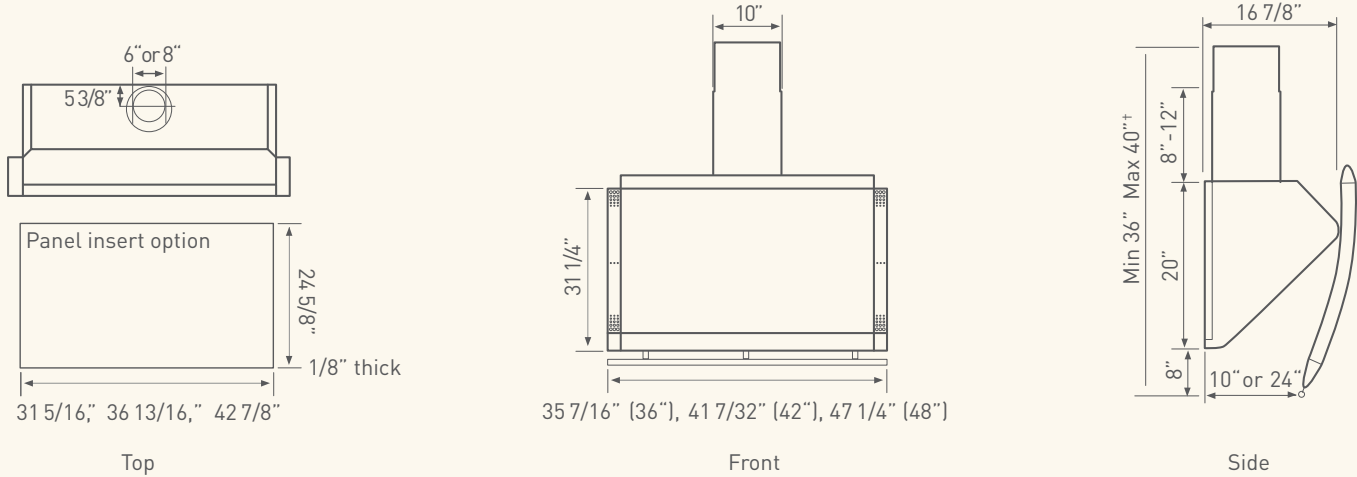

CHENG COLLECTION

SHADE

WALL

MODEL	CSH-E36SX	CSH-E42SX	CSH-E48SX
SIZE	36"	42"	48"
NET WIDTH	35 7/16"	41 7/32"	47 1/4"
PERFORMANCE*			
Internal Blower - CBI-290A	200 - 290 CFM, 1.4 - 3.2 Sones	200 - 290 CFM, 1.4 - 3.2 Sones	200 - 290 CFM, 1.4 - 3.2 Sones
Internal Blower - CBI-600A	240 - 600 CFM, 1.8 - 6 Sones	240 - 600 CFM, 1.8 - 6 Sones	240 - 600 CFM, 1.8 - 6 Sones
In-Line Blower - PBN-1000A	500 - 1000 CFM, Sones NA	500 - 1000 CFM, Sones NA	500 - 1000 CFM, Sones NA
External Blower - CBE-1000	500 - 1000 CFM, Sones NA	500 - 1000 CFM, Sones NA	500 - 1000 CFM, Sones NA
COLOR	SS	SS	SS
Stainless Steel			
FEATURES			
Controls	Electronic Touch	Electronic Touch	Electronic Touch
Speed Levels	3	3	3
Auto Delay-Off	Yes	Yes	Yes
Lighting	Halogen, 50W x 4	Halogen, 50W x 4	Halogen, 50W x 4
Dual-Level Lighting	Yes	Yes	Yes
Filters	Baffle x 1	Baffle x 2	Baffle x 2
Recirculating	No	No	No
Duct Cover Extension	Yes, Up to 12' Ceiling	Yes, Up to 12' Ceiling	Yes, Up to 12' Ceiling
DUCT SPECIFICATIONS			
Vertical - Internal	6"	6"	6"
Vertical - External/In-Line	10" - 8"***	10" - 8"***	10" - 8"***
Horizontal	NA	NA	NA
AC INPUT	120V - 60Hz	120V - 60Hz	120V - 60Hz
AC POWER***			
Hood Only	Max. 200W, 1.66 Amps	Max. 200W, 1.66 Amps	Max. 200W, 1.66 Amps
OPTIONAL ACCESSORIES			
Duct Cover Extension Kit	Z1C-00SH	Z1C-00SH	Z1C-00SH

†Mounting Heights Min. ceiling height 8'. Hood mounted 24"

Max. ceiling height 9'. Hood mounted 32" above cooking surface; 68" from floor.

* Requires purchase of Zephyr blower, sold separately. ** 10" round duct connects to external and in-line blower. Must transition from 10" to 8" before duct passes through ceiling. A 10" to 8" adapter is included with the external and in-line blowers. *** AC power listed above is for hood with lights only. † Shade height is measured from bottom of door when fully open. Distance from bottom of open door to bottom of hood body is 8".