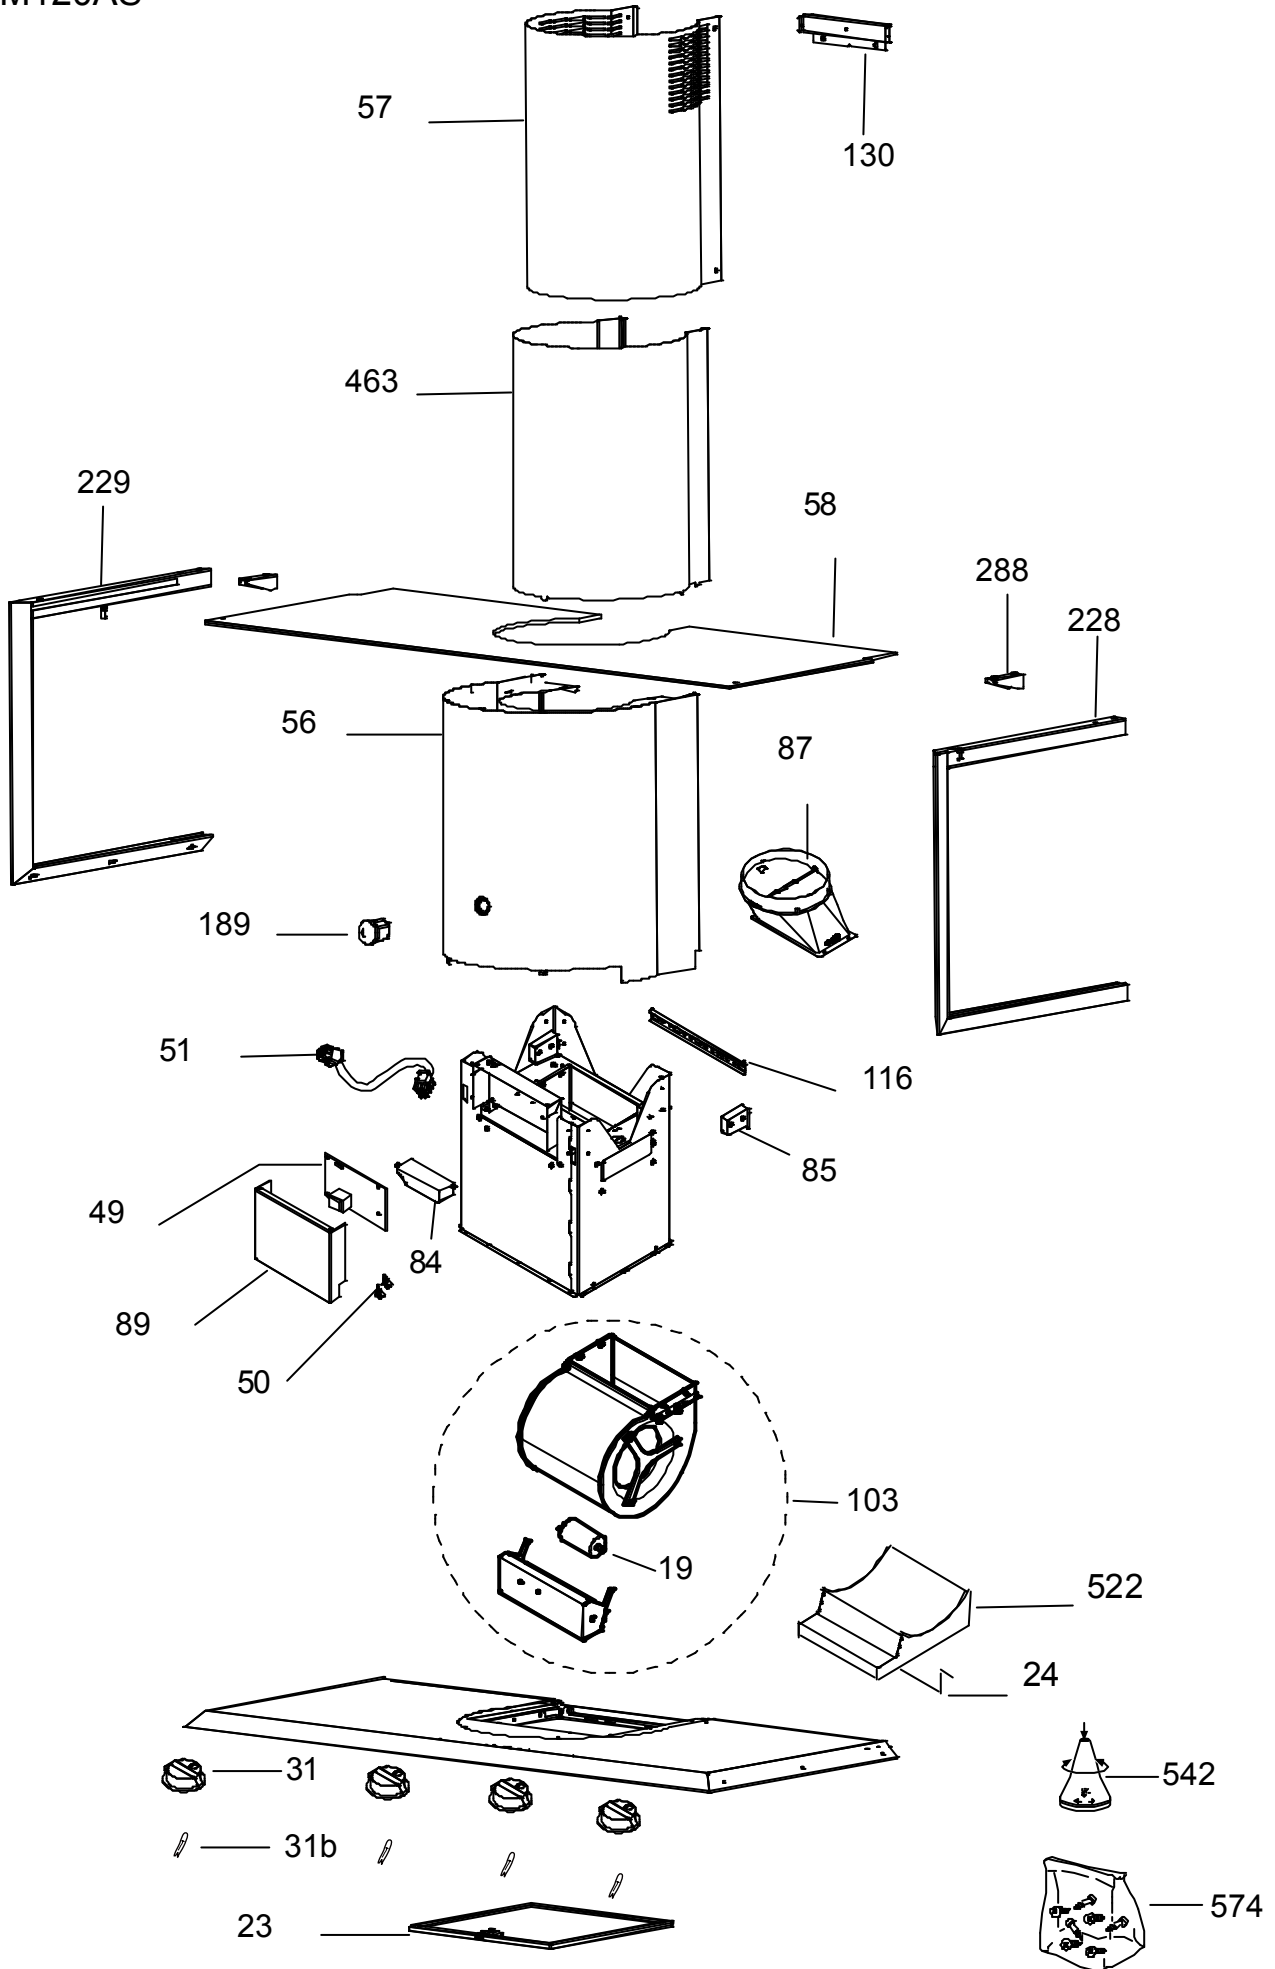

Futura
EFU-M120AS

EFU-M120AS

Ref #	Part #	Description	Qty.
19	12050002	Capacitor	1
23	50200007	Filter, Stainless Steel	1
24	54110005	Bracket, Sound Dampening Sponge	1
31	12100031	Bulb, Halogen w/Socket 20W 12V G-4 bi-pin	4
31b	Z0B-0013	Bulb, Halogen 20W 12V G-4 bi-pin	4
49	11010005	Control Board	1
50	56240009	Spacers, Control Board	4
51	11030005	Cable, Control Ball	1
56	50050005	Duct Cover, Bottom	1
57	50050035	Duct Cover, Top	1
58	50300020	Canopy, Glass	1
84	12110002	Transformer	2
85	54140007	Bracket, Motor Housing	2
87	54050028	Duct Transition Piece	1
89	56200026	Housing, Control Board	1
103	12130014	Motor Assembly, 600CFM	1
116	54110033	Bracket, Wall	1
130	54110015	Bracket, Duct Cover	1
189	11010002	Control Ball	1
228	50170018	Frame, Right	1
229	50170017	Frame, Left	1
288	54110012	Bracket, Duct Cover	2
463	50050017	Duct Cover, Middle	1
522	56180001	Sound Dampening Sponge	1
542	14000001	RF Remote Control	1
574	05000015	Hardware Packet	1

MAR07.0101

MOTOR				
SPEED	K1	K2	K3	K4
1	ON	OFF	OFF	OFF
2	OFF	ON	OFF	OFF
3	OFF	OFF	ON	OFF
4	OFF	OFF	OFF	ON

LIGHT		
LEVEL	K5	K6
MAX	ON	OFF
MED	OFF	ON

SE1KTB