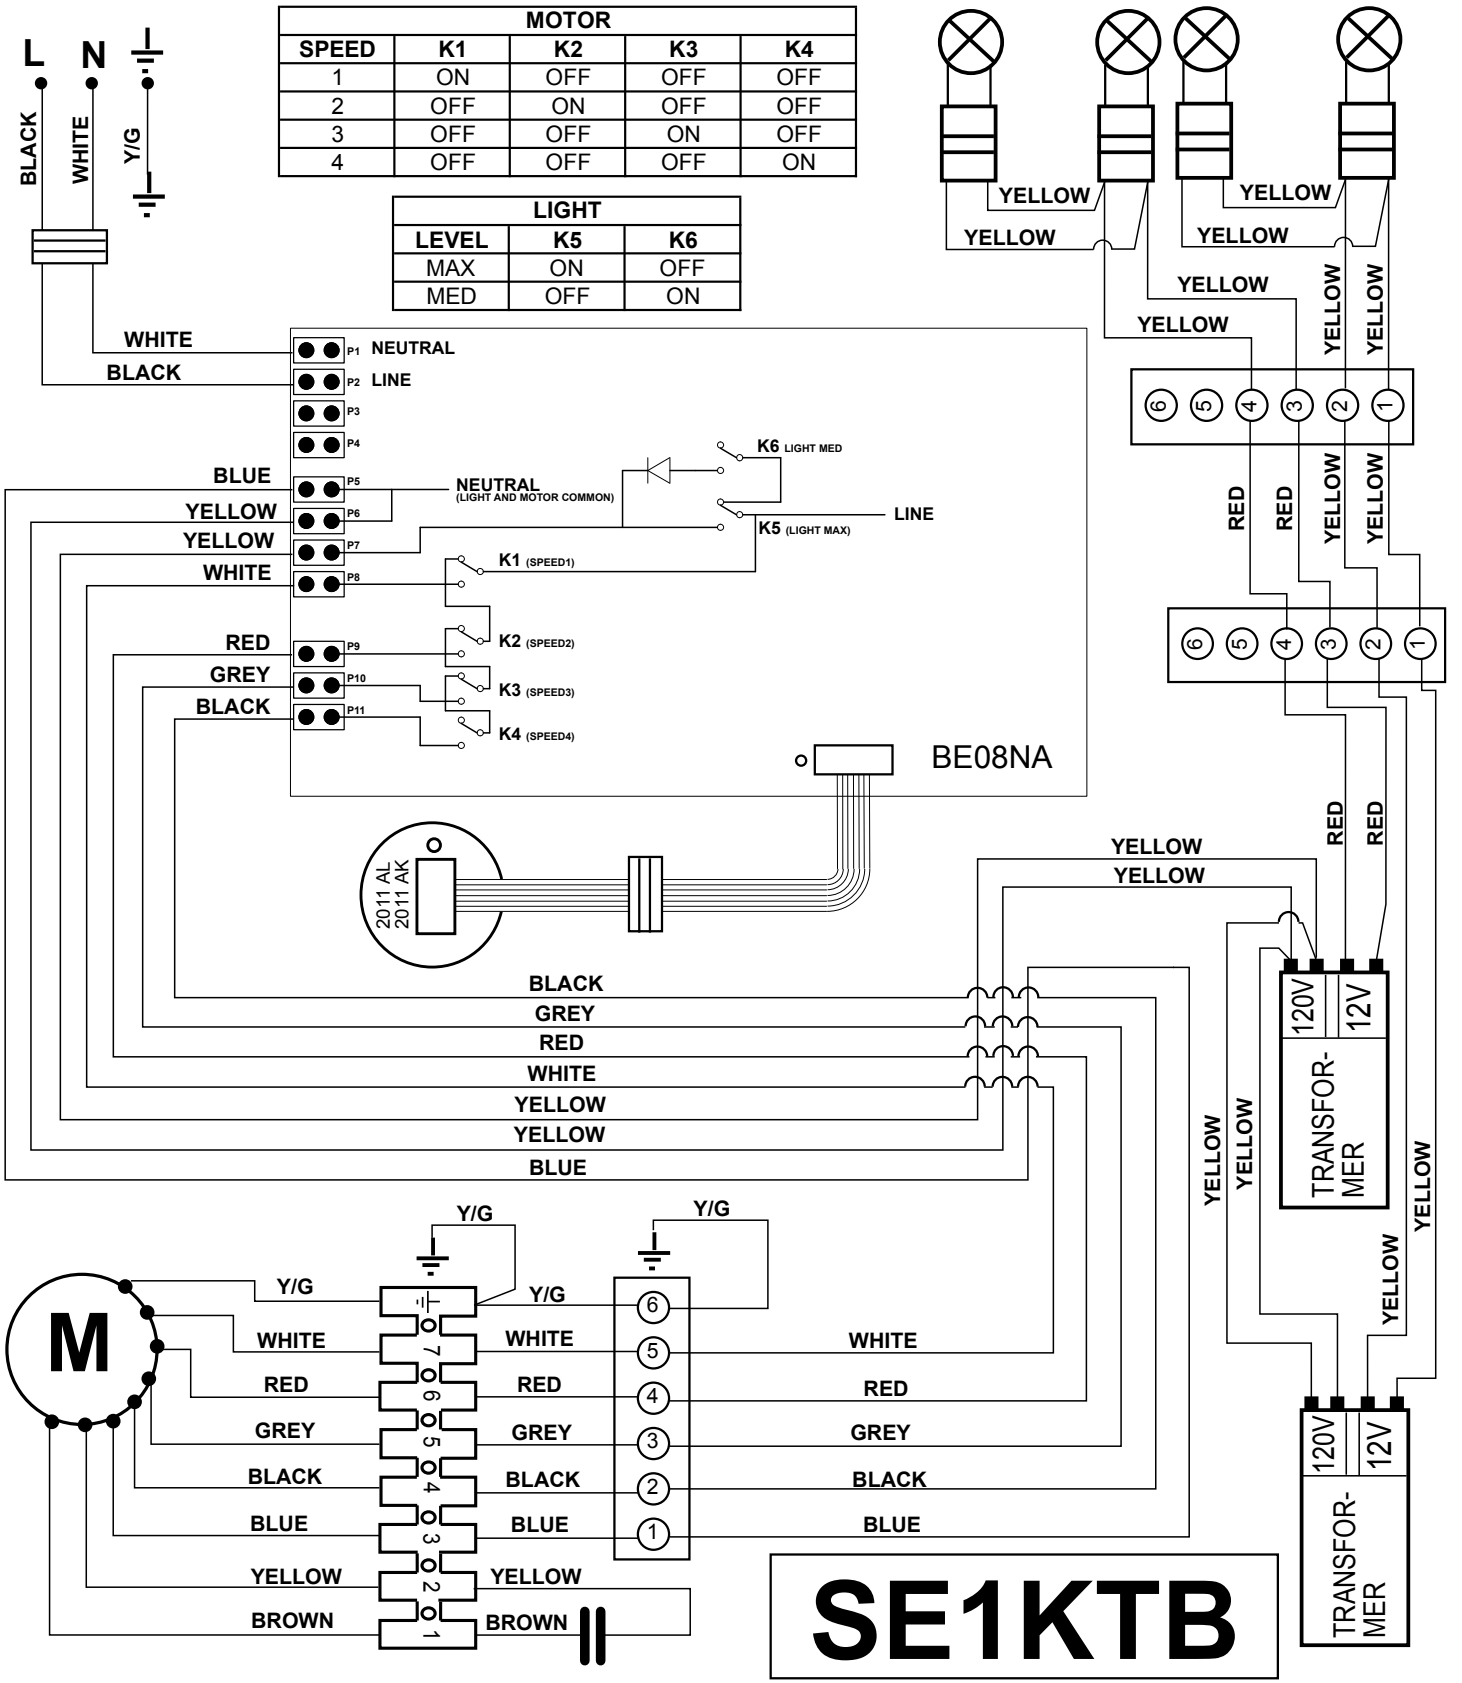

Futura
EFU-M120AS

EFU-M120AS

Ref #	Part #	Description	Qty.
19	12050002	Capacitor	1
23	50200007	Filter, Stainless Steel	1
24	54110005	Bracket, Sound Dampening Sponge	1
31	12100031	Bulb, Halogen w/Socket 20W 12V G-4 bi-pin	4
31b	Z0B-0013	Bulb, Halogen 20W 12V G-4 bi-pin	4
49	11010005	Control Board	1
50	56240009	Spacers, Control Board	4
51	11030005	Cable, Control Ball	1
56	50050005	Duct Cover, Bottom	1
57	50050035	Duct Cover, Top	1
58	50300020	Canopy, Glass	1
84	12110002	Transformer	2
85	54140007	Bracket, Motor Housing	2
87	54050028	Duct Transition Piece	1
89	56200026	Housing, Control Board	1
103	12130014	Motor Assembly, 600CFM	1
116	54110033	Bracket, Wall	1
130	54110015	Bracket, Duct Cover	1
189	11010002	Control Ball	1
228	50170018	Frame, Right	1
229	50170017	Frame, Left	1
288	54110012	Bracket, Duct Cover	2
463	50050017	Duct Cover, Middle	1
522	56180001	Sound Dampening Sponge	1
542	14000001	RF Remote Control	1
574	05000015	Hardware Packet	1

MAR07.0101

MOTOR				
SPEED	K1	K2	K3	K4
1	ON	OFF	OFF	OFF
2	OFF	ON	OFF	OFF
3	OFF	OFF	ON	OFF
4	OFF	OFF	OFF	ON

LIGHT		
LEVEL	K5	K6
MAX	ON	OFF
MED	OFF	ON

SE1KTB