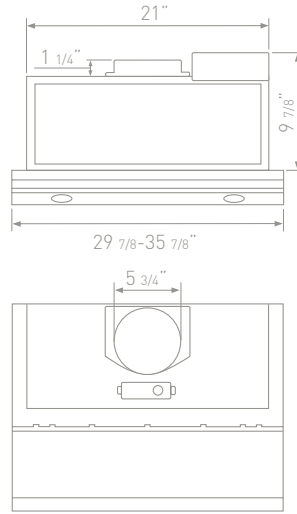

## GLIDE

UNDER CABINET

MODEL	EGL-E30AS	EGL-E36AS
<b>SIZE</b>	30"	36"
<b>NET WIDTH</b>	29 7/8"	35 7/8"
<b>PERFORMANCE</b>		
Internal Blower CFM	450	450
Sones	3.5	3.5
Boost Sones	5	5
<b>COLOR/FINISH</b>		
Stainless Steel w/Glass	S	S
<b>FEATURES &amp; ACCESSORIES</b>		
Controls	Electronic Touch	Electronic Touch
Speed Levels	3	3
Boost Speed	Yes	Yes
Lighting	Halogen 20w 12v x 2	Halogen 20w 12v x 2
Dual Level Lighting	Yes	Yes
RF Remote	No	No
Passive Silencer	No	No
<b>DUCT SPECIFICATIONS</b>		
Ducting	6"	6"
Recirculating	Yes	Yes