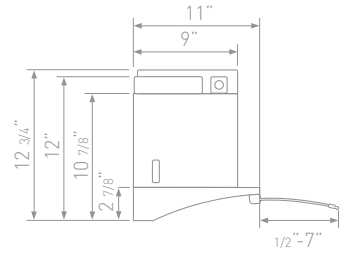

## GLIDE

UNDER CABINET

MODEL	EGL-E30AS	EGL-E36AS
<b>SIZE</b>	30"	36"
<b>NET WIDTH</b>	29 7/8"	35 7/8"
<b>PERFORMANCE</b>		
Internal Blower CFM	450	450
Sones	3.5	3.5
Boost Sones	5	5
<b>COLOR/FINISH</b>		
Stainless Steel w/Glass	S	S
<b>FEATURES &amp; ACCESSORIES</b>		
Controls	Electronic Touch	Electronic Touch
Speed Levels	3	3
Boost Speed	Yes	Yes
Lighting	Halogen 20w 12v x 2	Halogen 20w 12v x 2
Dual Level Lighting	Yes	Yes
RF Remote	No	No
Passive Silencer	No	No
<b>DUCT SPECIFICATIONS</b>		
Ducting	6"	6"
Recirculating	Yes	Yes