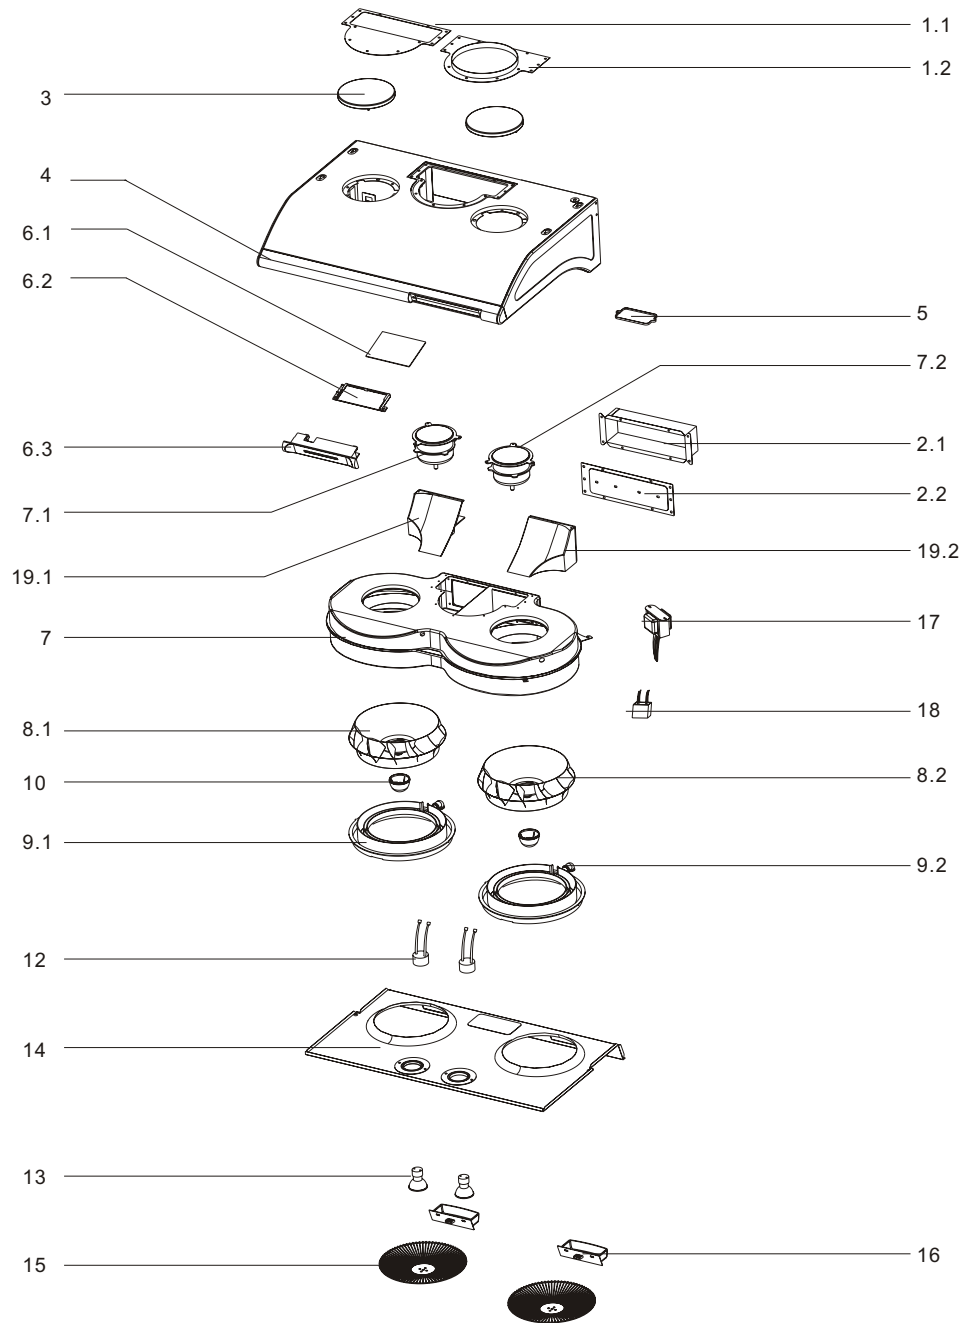

Typhoon

AK21XX

19-Hardware Packet

AK2100A(B,Q,W,S) , AK2136A(B,Q,W,S) , AK2142A(S) , AK2148A(S)

Ref #	Part #	Description	Qty.
1.1	54050032	Transition Adapter, Rectangular	1
1.2	54050038	Transition Adapter, Round	1
2.1	54050006	Starting Collar, Rectangular	1
2.2	54050019	Cover plate, Rectangular	1
3	50410001	Motor Isolator, Black	1
4	50250005	Bull Nose, AK2100AB	1
4	50250007	Bull Nose, AK2100AQ	1
4	50250006	Bull Nose, AK2100AW	1
4	50250001	Bull Nose, AK2100AS	1
4	50250008	Bull Nose, AK2136AB	1
4	50250010	Bull Nose, AK2136AQ	1
4	50250009	Bull Nose, AK2136AW	1
4	50250002	Bull Nose, AK2136AS	1
4	50250003	Bull Nose, AK2142AS	1
4	50250004	Bull Nose, AK2148AS	1
5	54200007	Cover, Junction Box	1
6.1	11010010	Control Board	1
6.2	56210003	Cover Plate, Control Board	1
6.3	56200012	Housing, Control Panel, Grey	1
6.3	56200011	Housing, Control Panel, Black	1
6.4	01020020	Screw, Cover Plate	2
7	56100003	Housing, Motor	1
7.1	12120015	Motor, Left	1
7.2	12120016	Motor, Right	1
8.1	54250003	Blower Wheel, Left	1
8.2	54250002	Blower Wheel, Right	1
9.1	56130001	Residue Pan	2
9.2	56150001	Residue Tube	2