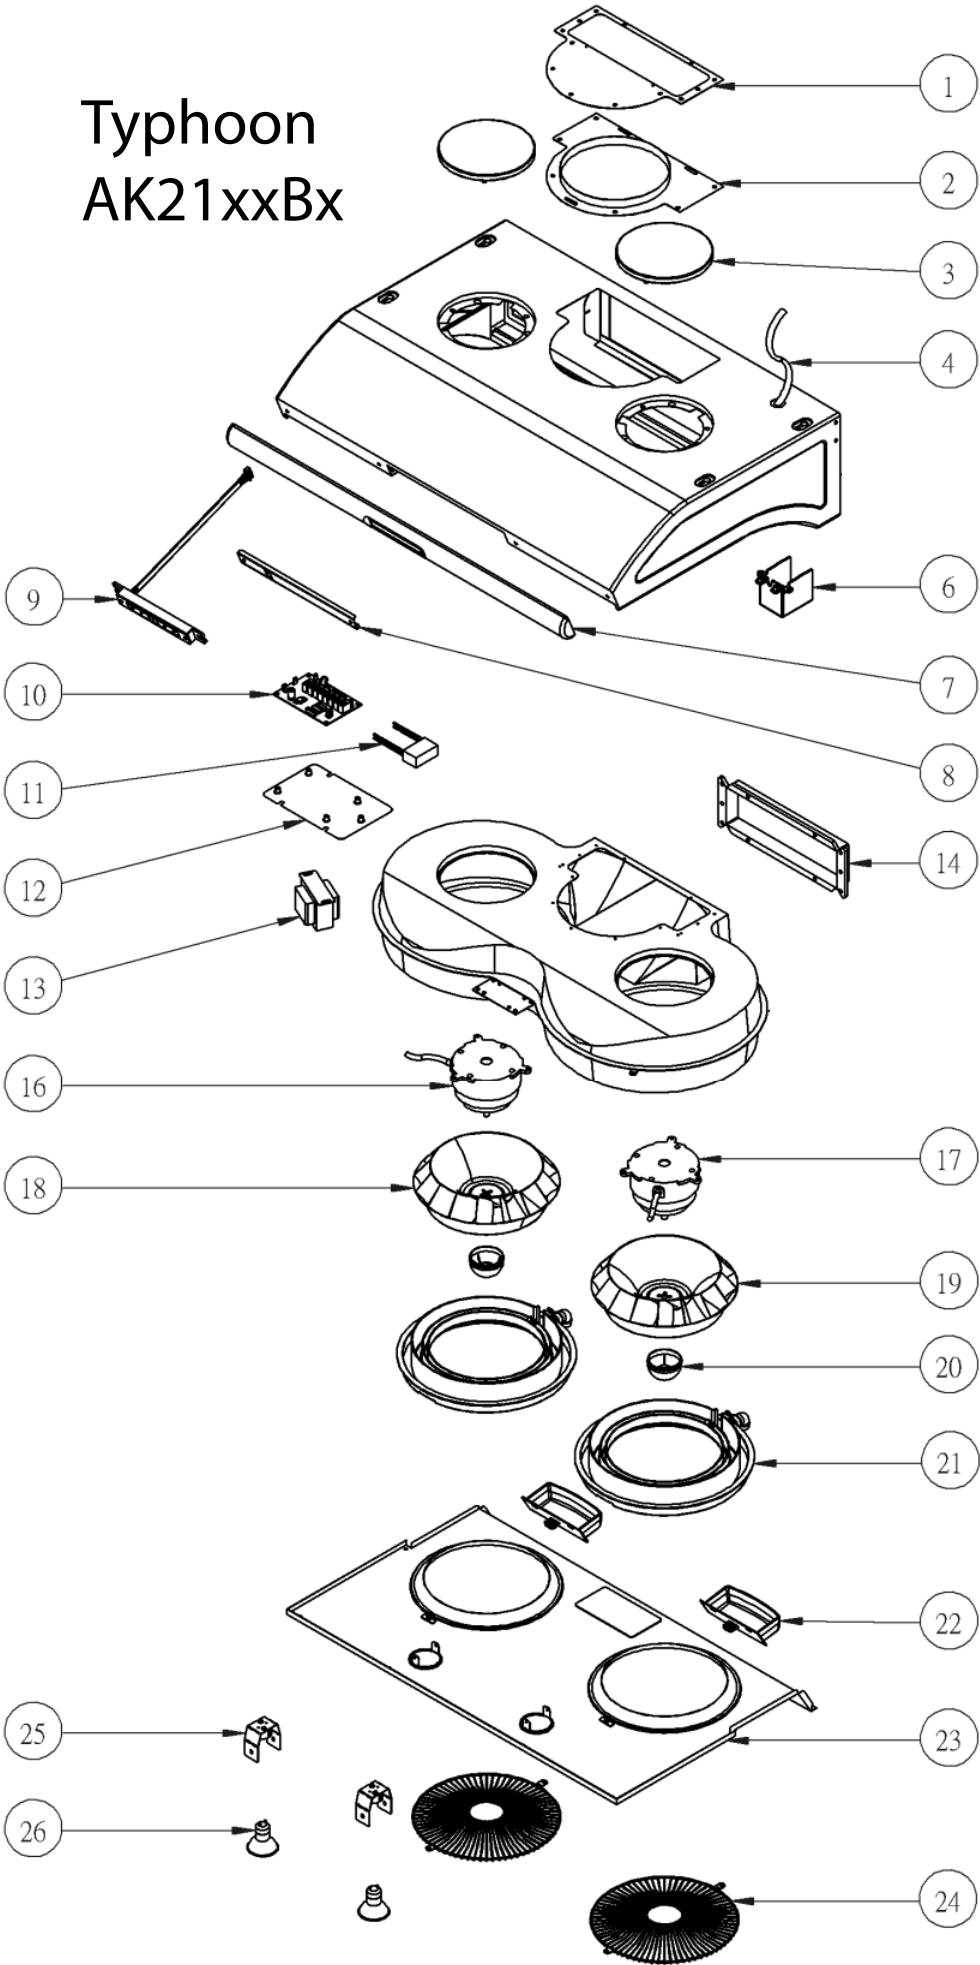

Typhoon AK21xxBx

AK2100B(B,S,W), AK2136B(B,S,W), AK2142BS, AK2148BS

Ref #	Part #	Description	Qty.
1	54050034	Transition Adaptor, Rectangular	1
2	54050065	Transition Adaptor, 7" Round	1
3	50410002	Motor Isolator, (AK21xxBS)	2
3	50410005	Motor Isolator, (AK21xxBB)	2
3	50410003	Motor Isolator, (AK21xxBW)	2
4	11030015	Wires, Electrical	1
6	54200011	Box, Electrical	1
7	50250028	Bull Nose (AK2100BS)	1
7	50250029	Bull Nose (AK2100BB)	1
7	50250030	Bull Nose (AK2100BW)	1
7	50250031	Bull Nose (AK2136BS)	1
7	50250032	Bull Nose (AK2136BB)	1
7	50250033	Bull Nose (AK2136BW)	1
7	50250034	Bull Nose (AK2142BS)	1
7	50250035	Bull Nose (AK2148BS)	1
8	54140188	Bracket, Switch Assembly	1
9	11000105	Assembly, Switch	1
10	11010071	Control Board	1
11	12050013	Capacitor	1
12	54140189	Bracket, Control Board	1
13	12110020	Transformer	1
14	54050010	Collar, Rectangular	1
16	12120024	Motor, Left	1
17	12120026	Motor, Right	1
18	54250014	Blower Wheel, Left	1

19	54250015	Blower Wheel, Right	1
20	56140010	Cap, Blower Wheel (SS, BLK)	2
20	56140011	Cap, Blower Wheel (WHT)	2
21	56130025	Residue Pan	2
22	56160003	Residue Cup	2
23	50130123	Bottom Panel (AK2100BS)	1
23	50130124	Bottom Panel (AK2100BB)	1
23	50130125	Bottom Panel (AK2100BW)	1
23	50130126	Bottom Panel (AK2136BS)	1
23	50130127	Bottom Panel (AK2136BB)	1
23	50130128	Bottom Panel (AK2136BW)	1
23	50130129	Bottom Panel (AK2142BS)	1
23	50130130	Bottom Panel (AK2148BS)	1
24	50220024	Safety Grille (AK21xxBS)	2
24	50220025	Safety Grille (AK21xxBB)	2
24	50220026	Safety Grille (AK21xxBW)	2
25	50500145	Light Socket Assembly	2
26	Z0B0023	Bulb, Halogen, GU-10, 35W	2
27	05000113	Hardware Packet	1
27-1	15000004	Suction Cup	1
27-2	01090002	Screw, M6 x 1 1/2"	4
27-3	15000002	Wire Nut	3
27-4	02170001	Washer	4
27-5	01090001	Screw, M6 x 1"	4