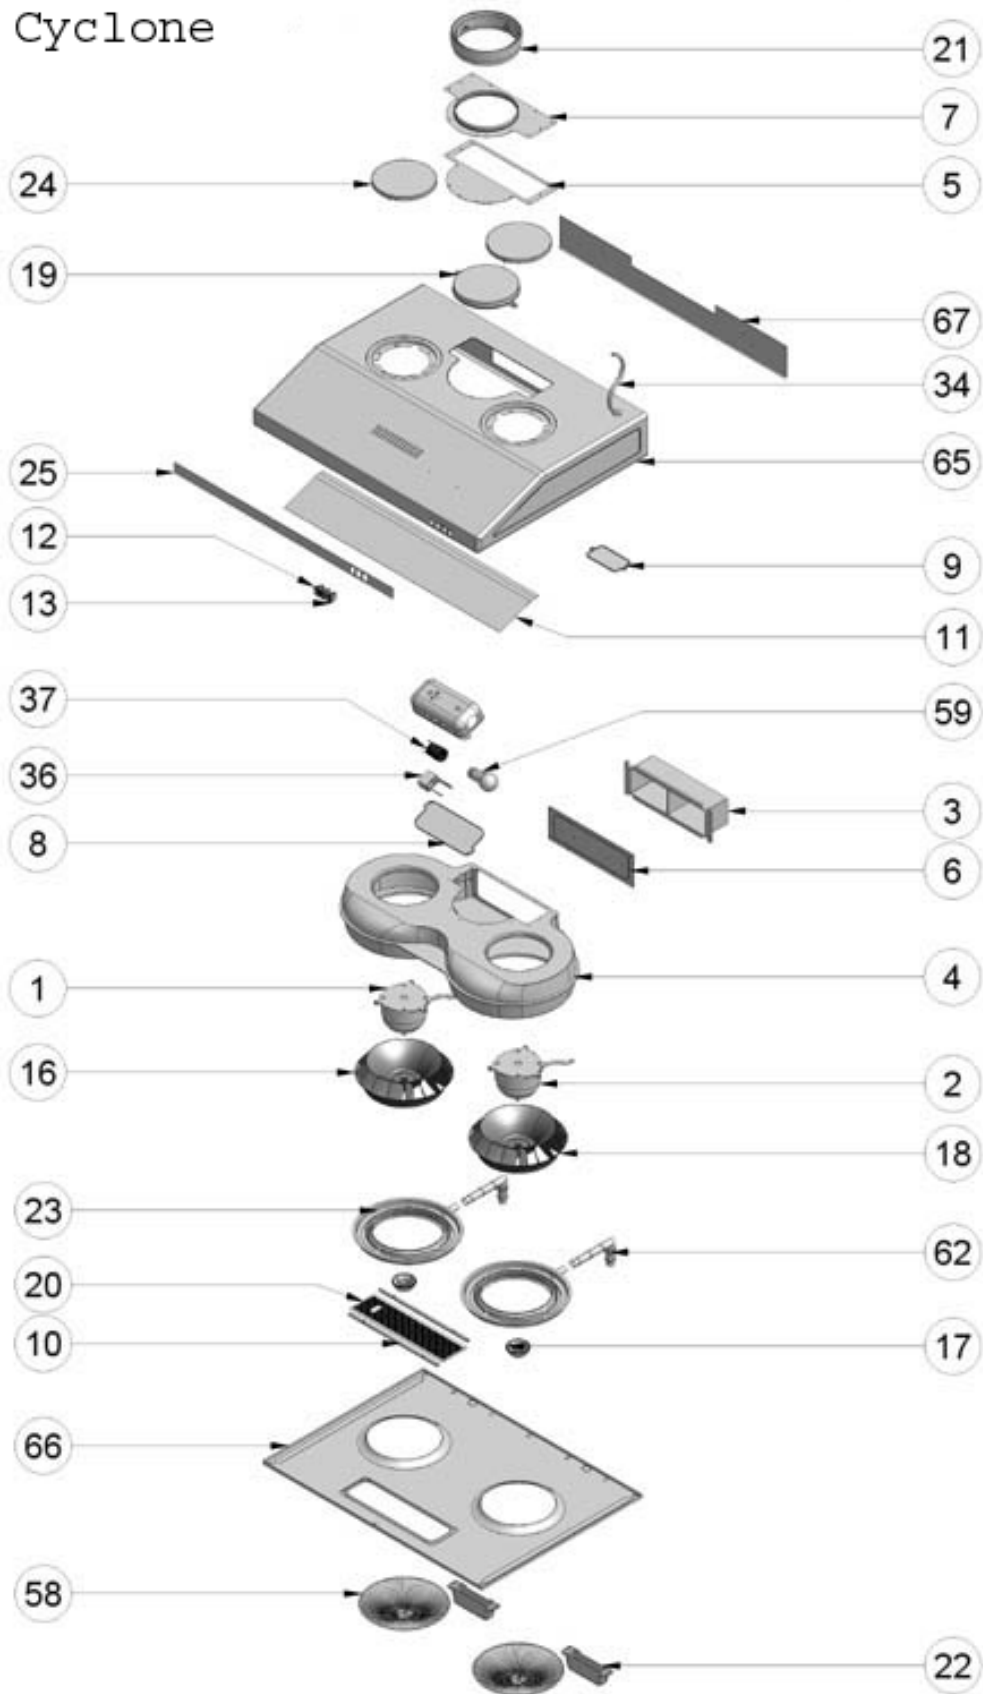

AK60xxA, B, S, W  
Cyclone

AK60xx

Ref #	Part #	Description	per Hood
1	12120017	Motor, Left	1
2	12120019	Motor, Right	1
3	54050007	Collar, Starting, Rectangular	1
4	56100007	Housing, Motor	1
5	54050033	Transition Adapter, Rectangular	1
6	54050020	Plate, Cover, Rectangular	1
7	54050035	Transition Adapter, 6" Round	1
8	54200005	Cover, Junction Box (big)	1
9	54200006	Cover, Junction Box (small)	1
10	56220001	Gasket, Light Cover	2
11	54190006	Support Plate (AK6000)	1
11	54190007	Support Plate (AK6036,42)	1
12	11040004	Switch, Motor (AK60xxB,S)	2
12	11040005	Switch, Motor (AK60xxW)	2
13	11040006	Switch, Light (AK60xxB,S)	1
13	11040007	Switch, Light (AK60xxW)	1
16	54250004	Blower Wheel, Left	1
17	56140004	Cap, Blower Wheel	2
18	54250005	Blower Wheel, Right	1
19	54050001	Cap, 6" Round	1
20	52150001	Light Cover	1
21	54050012	Collar, Starting, 6" Round	1
22	56160004	Residue Cup	2
23	56130008	Residue Pan	2
24	50410002	Isolator, Motor, Gray	2
24	50410006	Isolator, Motor, White	2
24	50410005	Isolator, Motor, Black	2
25	50140026	Panel, Front (AK6000A)	1
25	50140028	Panel, Front (AK6000B)	1
25	50140027	Panel, Front (AK6000S)	1
25	50140025	Panel, Front (AK6000W)	1
25	50140030	Panel, Front (AK6036A)	1
25	50140032	Panel, Front (AK6036B)	1
25	50140031	Panel, Front (AK6036S)	1
25	50140029	Panel, Front (AK6036W)	1
25	50140034	Panel, Front (AK6042A)	1
25	50140036	Panel, Front (AK6042B)	1
25	50140035	Panel, Front (AK6042S)	1
25	50140033	Panel, Front (AK6042W)	1
25	50140040	Panel, Front (AK6048B)	1
25	50140039	Panel, Front (AK6048S)	1