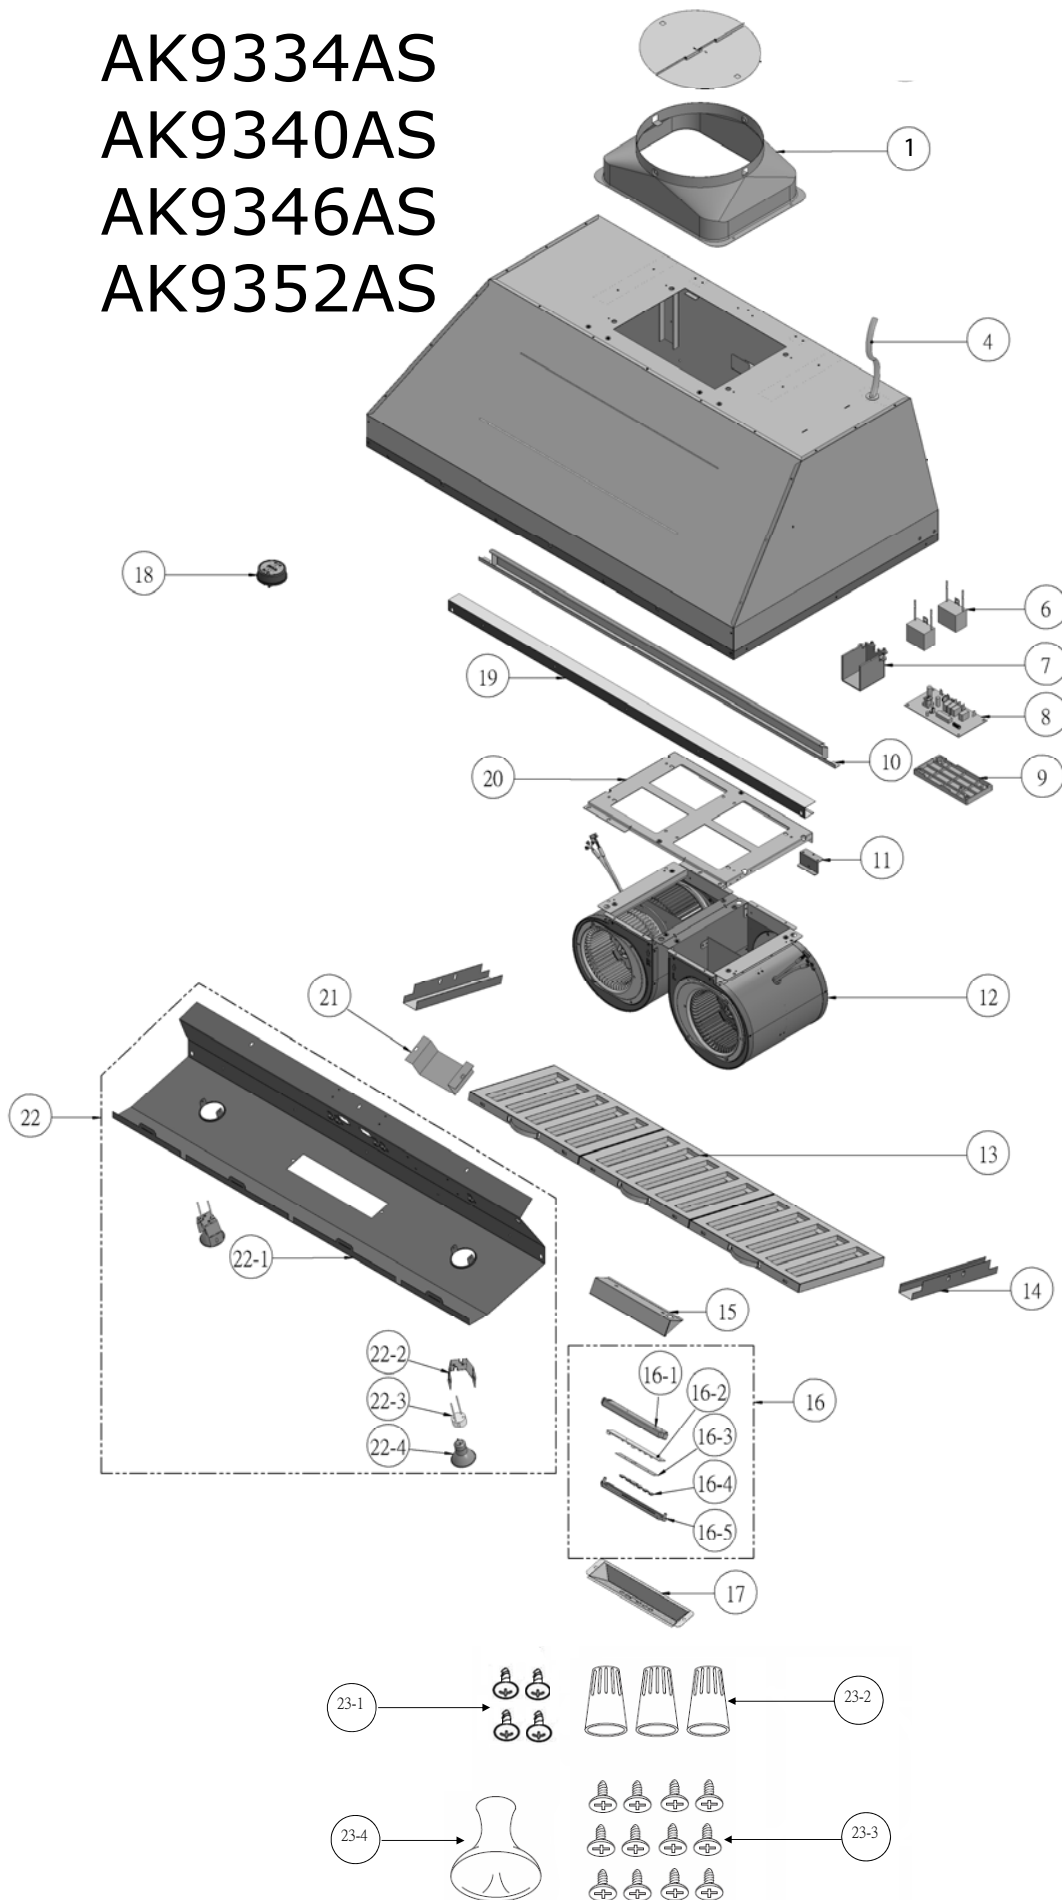

AK9334AS
AK9340AS
AK9346AS
AK9352AS

AK9334AS, AK9340AS, AK9346AS, AK9352AS

Ref #	Part #	Description	Qty.
1	54050081	10" Round Transition Adaptor w/Damper	1
4	11030020	Wires, Electrical (AK9334AS) (AK9340AS)	1
4	11030071	Wires, Electrical (AK9346AS) (AK9352AS)	1
5	50120079	Panel, Rear (AK9334AS)	1
5	50120080	Panel, Rear (AK9340AS)	1
5	50120081	Panel, Rear (AK9346AS)	1
6	12050029	Capacitor (SN10 & SN11)	2
6	12050028	Capacitor (SN12+)	2
7	54200011	Box, Junction	1
8	11010054	Control Board	1
9	56200009	Bracket, Control Board	1
10	56130016	Tray, Residue (AK9334AS)	1
10	56130017	Tray, Residue (AK9340AS)	1
10	56130018	Tray, Residue (AK9346AS)	1
10	56130019	Tray, Residue (AK9352AS)	1
11	54190010	Bracket, Motor	1
12	12120071	Motor (SN10 & SN11)	2
12	12120070	Motor (SN12+)	2
13	50210013	Filter, Baffle, Large (AK9340AS x 3)(AK9352AS x 4)	2
13	50210017	Filter, Baffle, Small (AK9346AS) (AK9334AS x 1)	2
13-1	54140147	Spring, Baffle Filter (AK9346/52AS x 4)	3
14	50120064	Panel, Spacer (AK9340AS) (AK9352AS)	2
14	50120065	Panel, Spacer (AK9346AS)	2
15	54140148	Bracket, Switch	1
16	11000116	Switch Assembly	1
16-1	52170033	Housing, Switch	1
16-2	11010035	Board, Switch	1
16-3	52110015	Membrane, Switch	1