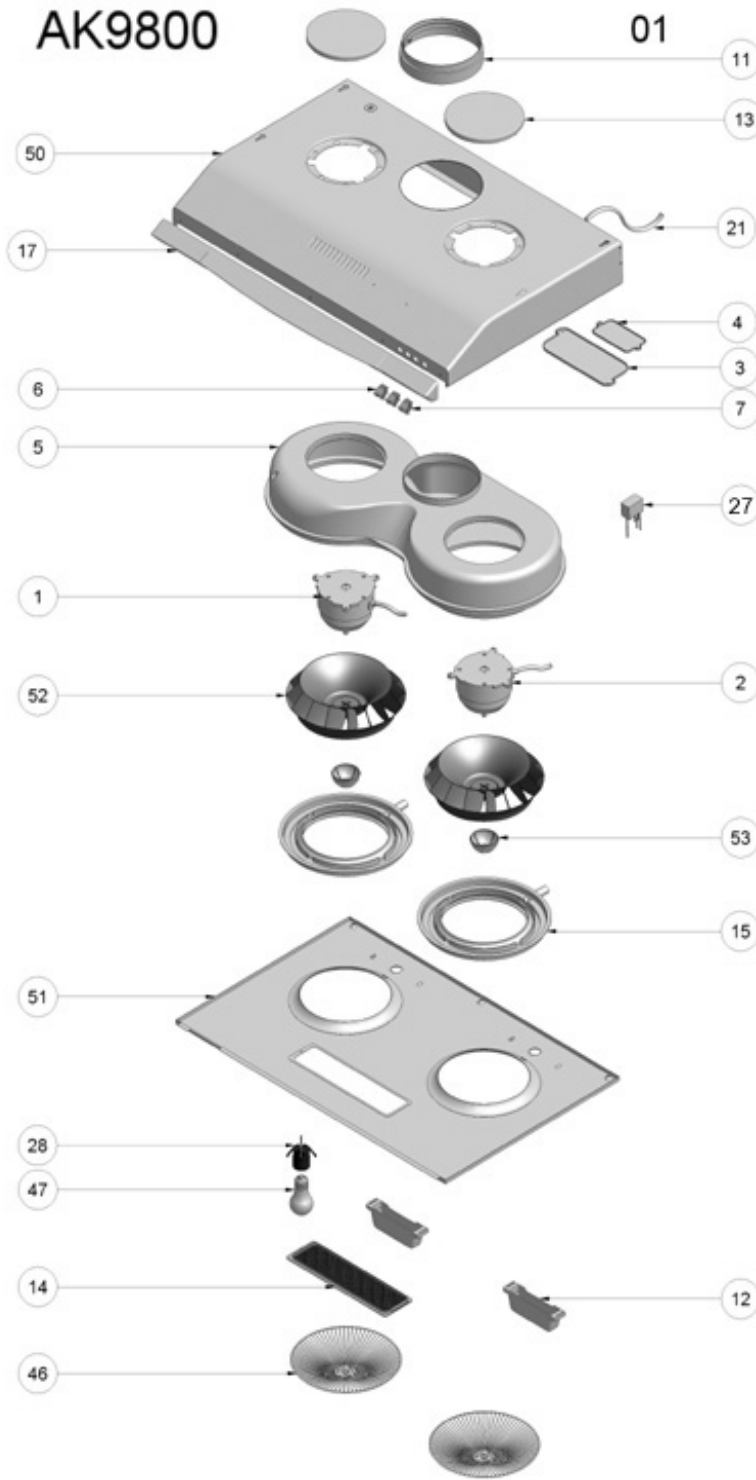

AK9800

01

# Whirlwind

AK98xx

Ref #	Part #	Description	per Hood
1	12120017	Motor, Left	1
2	12120018	Motor, Right	1
3	54200005	Cover, Junction Box, Large	1
4	54200006	Cover, Junction Box, Small	1
5	56100009	Housing, Motor	1
6	11040004	Switch, Motor (Black)	2
6	11040005	Switch, Motor (White)	2
7	11040006	Switch, Light (Black)	1
7	11040007	Switch, Light (White)	1
11	54050012	Collar, 6"	1
12	56160004	Residue Cup	2
13	50410003	Motor Isolator	2
14	52150006	Cover, Light (smoke)	1
14	52150004	Cover, Light (clear)	1
15	56130007	Residue Pan	2
17	52250002	Bull Nose (AK9800A)	1
17	52250001	Bull Nose (AK9800W)	1
17	52250003	Bull Nose (AK9800B)	1
17	52250005	Bull Nose (AK9836A)	1
17	52250004	Bull Nose (AK9836W)	1
17	52250006	Bull Nose (AK9836B)	1
21	11030020	Electrical Wires	1
27	12050009	Capacitor	1
28	12100017	Light Socket	1
46	50220011	Safety Grill	2
47	N/A	Bulb, Incandescent 40w (localy available)	1
51	50130031	Panel, Bottom	1
52	54250009	Blower Wheel	2
53	56140007	Cap, Blower Wheel	2