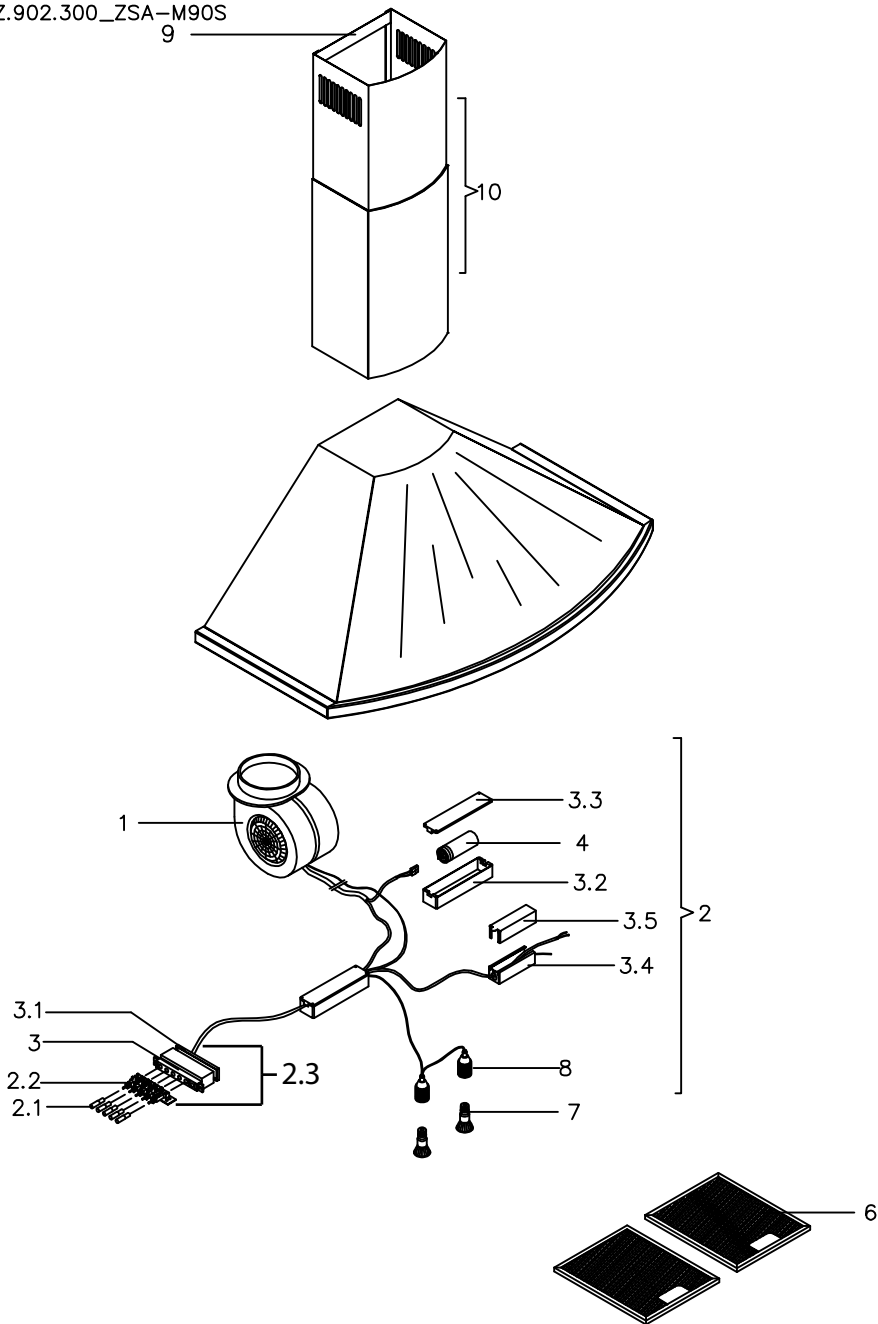

Savona

K44.Z.902.300_ZSA-M90S

Savona

ZSA-M90S

sA

Ref #	Part #	Description
1	12120005	Motor
2	12130008	Motor Assembly Kit
2.1	50400001	Buttons, Push
2.3	11000008	Switch Assembly (without buttons)
4	12050005	Capacitor
6	50200011	Filter, Metal Mesh
7	Z0B-0011	Bulb, Halogen, JDR-E27, 50W
8	12100012	Socket, Light
8.1	11020011	Light Socket Set w/Wiring
9	05000027	Hardware Packet w/Bracket
10	50050040	Duct Covers, Replacement