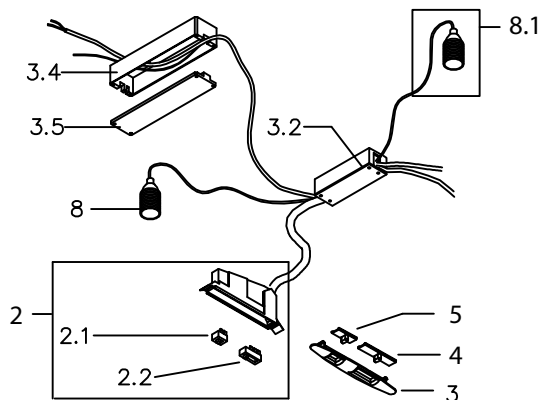

TAMBURO

ZTA-E30S - 9S03302001

ZTA-E36S - 9S03362001

ZTA-E30S, ZTA-E36S

(starting from serial #1318907AGX)

Ref. #	Part #	Description
1.2	12130025	Motor Assembly, Right
1.3	12130026	Motor Assembly, Left
1.4	56110001	Blower Wheel
1.5	56120001	Basket
2	11000006	Switch Assembly
2.1	11040002	Switch, Light
2.2	11040003	Switch, Motor
3	52170015	Cover Plate, Switch
3.2	56200004	Component Box w/Cover
3.4	56200003	Electrical Box
3.5	56210009	Electrical Box Cover
4	52170064	Motor Switch Cover
5	52170065	Light Switch Cover
6	50200009	Filter, Metallic
7	Z0B-0011	Light Bulb, JDR-E27 50W
8	12100012	Light Socket
8.1	11020025	Light Socket w/Wire
9	05000028	Starting Collar w/Damper and Hardware Package
10	52110007	Air Diverter Cover, 30"
10	52110008	Air Diverter Cover, 36"
21	50320007	Utensil Bar, 30" Stainless
21	50320011	Utensil Bar, 36" Stainless