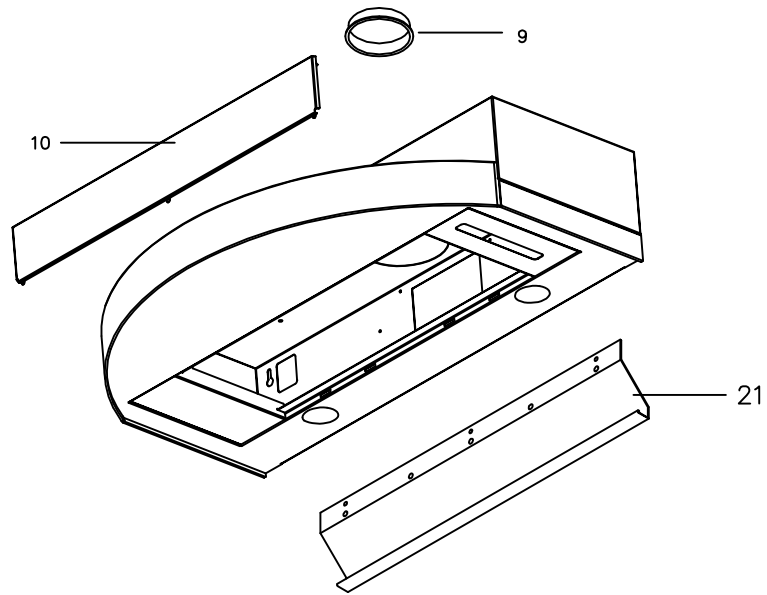

TAMBURO

ZTA-E30S - 9S03302001

ZTA-E36S - 9S03362001

ZTA-E30S, ZTA-E36S

(starting from serial #1318907AGX)

Ref. #	Part #	Description
1.2	12130025	Motor Assembly, Right
1.3	12130026	Motor Assembly, Left
1.4	56110001	Blower Wheel
1.5	56120001	Basket
2	11000006	Switch Assembly
2.1	11040002	Switch, Light
2.2	11040003	Switch, Motor
3	52170015	Cover Plate, Switch
3.2	56200004	Component Box w/Cover
3.4	56200003	Electrical Box
3.5	56210009	Electrical Box Cover
4	52170064	Motor Switch Cover
5	52170065	Light Switch Cover
6	50200009	Filter, Metallic
7	Z0B-0011	Light Bulb, JDR-E27 50W
8	12100012	Light Socket
8.1	11020025	Light Socket w/Wire
9	05000028	Starting Collar w/Damper and Hardware Package
10	52110007	Air Diverter Cover, 30"
10	52110008	Air Diverter Cover, 36"
21	50320007	Utensil Bar, 30" Stainless
21	50320011	Utensil Bar, 36" Stainless