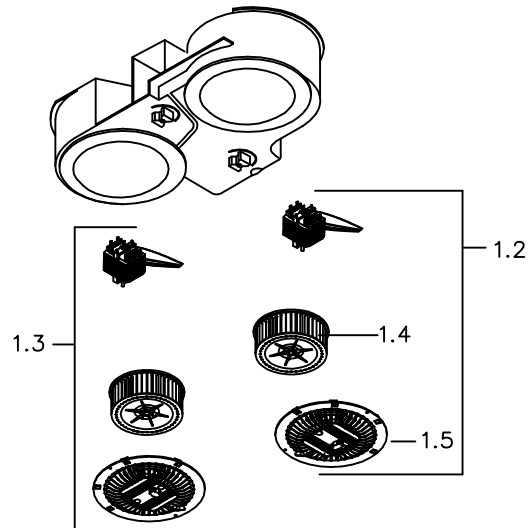

TAMBURO

ZTA-E30S - 9S03302001

ZTA-E36S - 9S03362001

ZTA-E30S, ZTA-E36S

(starting from serial #1318907AGX)

Ref. #	Part #	Description
1.2	12130025	Motor Assembly, Right
1.3	12130026	Motor Assembly, Left
1.4	56110001	Blower Wheel
1.5	56120001	Basket
2	11000006	Switch Assembly
2.1	11040002	Switch, Light
2.2	11040003	Switch, Motor
3	52170015	Cover Plate, Switch
3.2	56200004	Component Box w/Cover
3.4	56200003	Electrical Box
3.5	56210009	Electrical Box Cover
4	52170064	Motor Switch Cover
5	52170065	Light Switch Cover
6	50200009	Filter, Metallic
7	Z0B-0011	Light Bulb, JDR-E27 50W
8	12100012	Light Socket
8.1	11020025	Light Socket w/Wire
9	05000028	Starting Collar w/Damper and Hardware Package
10	52110007	Air Diverter Cover, 30"
10	52110008	Air Diverter Cover, 36"
21	50320007	Utensil Bar, 30" Stainless
21	50320011	Utensil Bar, 36" Stainless