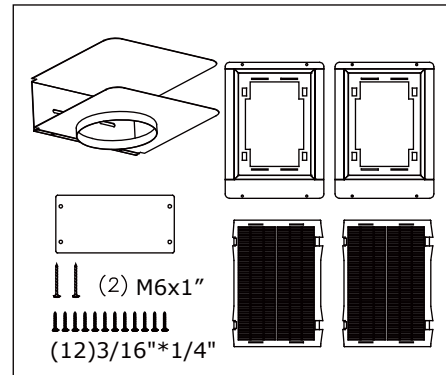

## ZRC-00FI

For use with models : ZFI-M90BS

Remove all black foam from filter opening before installing the charcoal filter brackets.

### INCLUDED MATERIAL

1

2