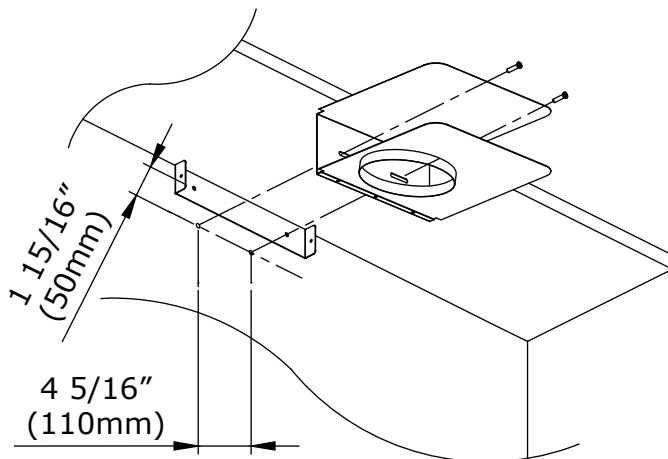

## ZRC-00FI

For use with models : ZFI-M90BS

Remove all black foam from filter opening before installing the charcoal filter brackets.

### INCLUDED MATERIAL

1

2