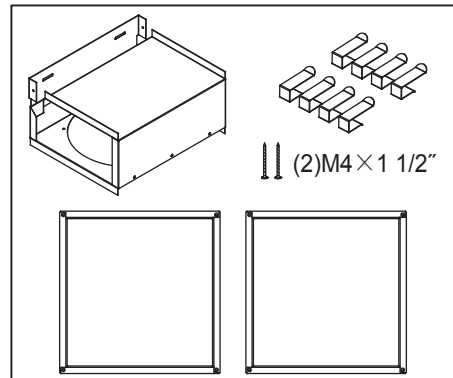

INCLUDED MATERIAL