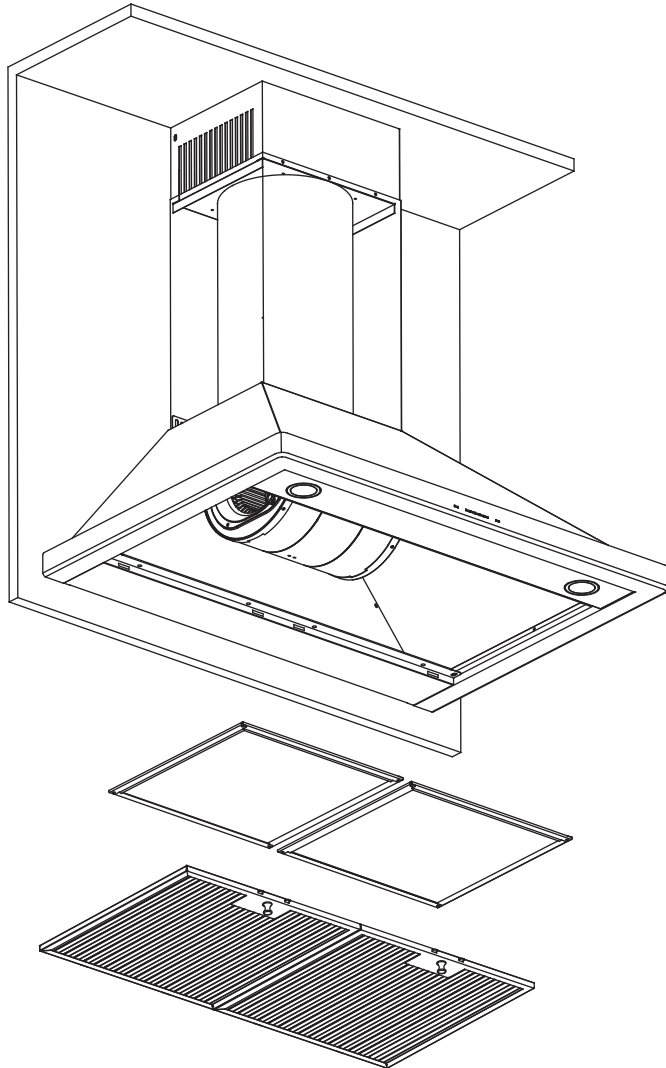

## ZRC-00SI

For use with: ZSI-E30AS / ZSI-E36AS

Secure charcoal filter by 4 C clips from recirculation kit, 2 C clips for each elongated side of charcoal filter and reinstall mesh filter.