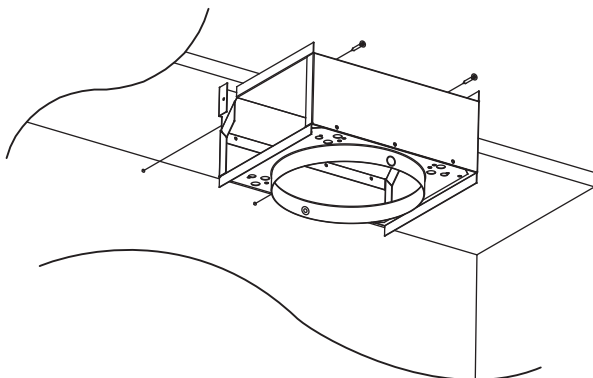

## ZRC-00SI

For use with: ZSI-E30AS / ZSI-E36AS

Secure charcoal filter by 4 C clips from recirculation kit, 2 C clips for each elongated side of charcoal filter and reinstall mesh filter.

### INCLUDED MATERIAL

1

2