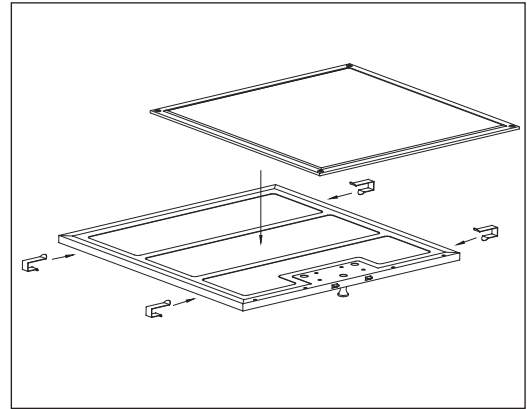

## ZRC-00SI

For use with: ZSI-E30AS / ZSI-E36AS

Secure charcoal filter by 4 C clips from recirculation kit, 2 C clips for each elongated side of charcoal filter and reinstall mesh filter.