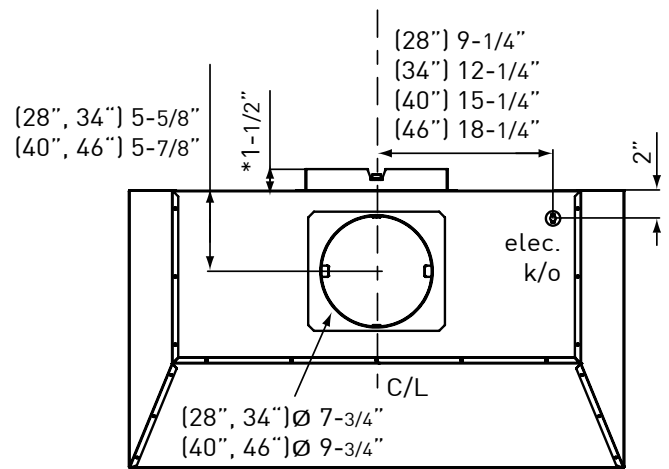

Monsoon I has taken the one-piece liner to the next level. Including dual-level halogen lights and an ADA-compliant RF remote you can easily control Monsoon I without ever reaching over a dangerous cooking surface. Equipped

with 6-speed electronic controls, pro baffle filters, our exclusive ACT™ technology and either a powerful 600 CFM blower (30" and 36" models) or 1,200 CFM blower (42" and 48" models).

ACT™

	INTERNAL BLOWER STANDARD	INTERNAL BLOWER with ACT™ AIRFLOW CONTROL TECHNOLOGY™*		
		NA	200 - 390	200 - 290
30"/36" Min. - Max. CFM	200 - 600	NA	200 - 390	200 - 290
30"/36" Min. - Max. Sones	1 - 6	NA	1 - 4	1 - 3
42"/48" Min. - Max. CFM	450 - 1,200	350 - 590	350 - 390	NA
42"/48" Min. - Max. Sones	3.5 - 9	3.3 - 6	3.3 - 4	NA

*AIRFLOW CONTROL TECHNOLOGY™ (ACT™) is an exclusive feature built into specific Zephyr hoods which can limit the maximum blower CFM to meet local code requirements.

TOP

*Horizontal ducting only available in 30" and 36" models