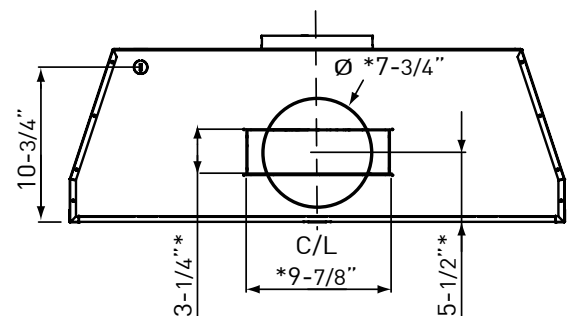

TOP

BACK

\*Horizontal ducting only available in 30" and 36" models

MODEL	AK9228AS	AK9234AS	AK9240AS	AK9246AS
Stainless Steel				
<b>Size</b>	30" (28-3/8" x 19-1/4")	36" (34-3/8" x 19-1/4")	42" (40-3/8" x 19-1/4")	48" (46-3/8" x 19-1/4")
<b>Blower CFM (Min. - Max.)</b>	200 - 600	200 - 600	450 - 1,200	450 - 1,200
<b>Sones (Min. - Max.)</b>	1 - 6	1 - 6	3.5 - 9	3.5 - 9
<b>ACT 590 CFM (Min. - Max.)</b>	NA	NA	350 - 590	350 - 590
<b>ACT 590 Sones (Min. - Max.)</b>	NA	NA	3.3 - 6	3.3 - 6
<b>ACT 390 CFM (Min. - Max.)</b>	200 - 390	200 - 390	350 - 390	350 - 390
<b>ACT 390 Sones (Min. - Max.)</b>	1 - 4	1 - 4	3.3 - 4	3.3 - 4
<b>ACT 290 CFM (Min. - Max.)</b>	200 - 290	200 - 290	NA	NA
<b>ACT 290 Sones (Min. - Max.)</b>	1 - 3	1 - 3	NA	NA
<b>FEATURES</b>				
<b>ACT™ Technology</b>	Yes	Yes	Yes	Yes
<b>Controls</b>	Electronic Touch	Electronic Touch	Electronic Touch	Electronic Touch
<b>Speed Levels</b>	6*	6*	6*	6*
<b>Auto Delay-Off</b>	Yes	Yes	Yes	Yes
<b>Clean Air Mode</b>	Yes	Yes	Yes	Yes
<b>Lighting</b>	Halogen, 35W x2	Halogen, 35W x2	Halogen, 35W x2	Halogen, 35W x4
<b>Dual-Level Lighting</b>	Yes	Yes	Yes	Yes
<b>Filters</b>	Pro Baffle x2	Pro Baffle x3	Pro Baffle x3	Pro Baffle x4
<b>Removable Grease Tray</b>	Yes	Yes	Yes	Yes
<b>Wireless Remote Control</b>	Yes	Yes	Yes	Yes
<b>Recirculating Option</b>	No	No	No	No
<b>DUCT SPECIFICATIONS</b>				
<b>Vertical Internal Blower</b>	8" Round	8" Round	10" Round	10" Round
<b>Horizontal Internal Blower</b>	3-1/4" x 10" or 8" Round	3-1/4" x 10" or 8" Round	NA	NA
<b>AC POWER</b>	120V, 60Hz at Max. 5A	120V, 60Hz at Max. 5A	120V, 60Hz at Max. 7A	120V, 60Hz at Max. 7A
<b>OPTIONAL ACCESSORIES</b>				
<b>Bloom™ GU10 LED</b>	ZOB0040	ZOB0040	ZOB0040	ZOB0040
<b>Make-Up Air Kit</b>	MUA006A	MUA006A	MUA010A	MUA010A
<b>MOUNTING HEIGHT RANGE**</b>	26" - 36"	26" - 36"	26" - 36"	26" - 36"
<b>WARRANTY</b>	3 years parts, 1 year labor	3 years parts, 1 year labor	3 years parts, 1 year labor	3 years parts, 1 year labor