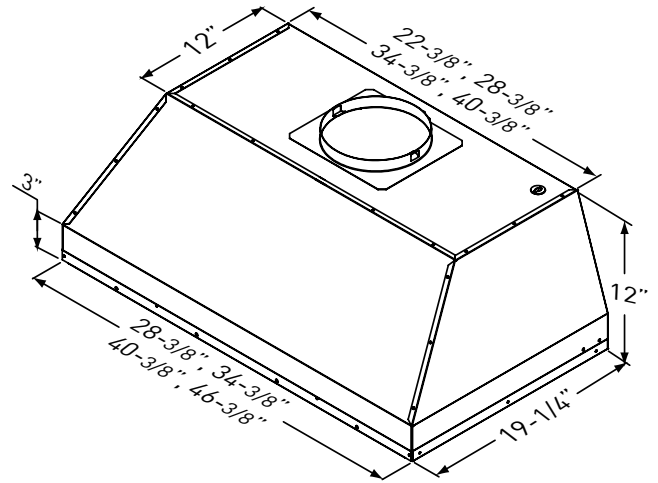

Monsoon I has taken the one-piece liner to the next level. Including dual-level halogen lights and an ADA-compliant RF remote you can easily control Monsoon I without ever reaching over a dangerous cooking surface. Equipped

with 6-speed electronic controls, pro baffle filters, our exclusive ACT™ technology and either a powerful 600 CFM blower (30" and 36" models) or 1,200 CFM blower (42" and 48" models).

ACT™

	INTERNAL BLOWER STANDARD	INTERNAL BLOWER with ACT™ AIRFLOW CONTROL TECHNOLOGY™*		
		NA	200 - 390	200 - 290
30"/36" Min. - Max. CFM	200 - 600	NA	200 - 390	200 - 290
30"/36" Min. - Max. Sones	1 - 6	NA	1 - 4	1 - 3
42"/48" Min. - Max. CFM	450 - 1,200	350 - 590	350 - 390	NA
42"/48" Min. - Max. Sones	3.5 - 9	3.3 - 6	3.3 - 4	NA

*AIRFLOW CONTROL TECHNOLOGY™ (ACT™) is an exclusive feature built into specific Zephyr hoods which can limit the maximum blower CFM to meet local code requirements.

FRONT

*Horizontal ducting only available in 30" and 36" models