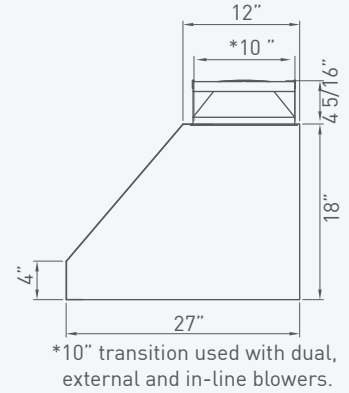

ESSENTIALS OUTDOOR

Top

Front

Side

CYPRESS

WALL

| MODEL | AK7836ASX | AK7842ASX | AK7848ASX |
|-----------------------------------|-------------------------------|-------------------------------|-------------------------------|
| SIZE | 36" | 42" | 48" |
| NET WIDTH | 35 15/16" | 41 15/16" | 47 15/16" |
| PERFORMANCE* | | | |
| Single Internal Blower - CBI-600B | 240 - 600 CFM, 1.8 - 6 Sones | 240 - 600 CFM, 1.8 - 6 Sones | 240 - 600 CFM, 1.8 - 6 Sones |
| Dual Internal Blower - PBI-1100A | 500 - 1100 CFM, 3.5 - 8 Sones | 500 - 1100 CFM, 3.5 - 8 Sones | 500 - 1100 CFM, 3.5 - 8 Sones |
| External Blower - CBE-1000 | 1000 CFM, Sones NA | 1000 CFM, Sones NA | 1000 CFM, Sones NA |
| In-Line Blower - PBN-1000A | 1000 CFM, Sones NA | 1000 CFM, Sones NA | 1000 CFM, Sones NA |
| COLOR | | | |
| Stainless Steel | SS | SS | SS |
| FEATURES | | | |
| Controls | Rocker switch | Rocker switch | Rocker switch |
| Speed Levels | 2 | 2 | 2 |
| Auto Delay-Off | No | No | No |
| Lighting | Halogen, 35W x 2 | Halogen, 35W x 2 | Halogen, 35W x 3 |
| Dual-Level Lighting | No | No | No |
| Filters | Baffle x 3 | Baffle x 3 | Baffle x 4 |
| Recirculating Option | No | No | No |
| Duct Cover Extension | NA | NA | NA |
| High Quality Stainless Steel | 304S | 304S | 304S |
| DUCT SPECIFICATIONS | | | |
| Vertical - Single/Dual | 6" / 10" | 6" / 10" | 6" / 10" |
| External/In-Line | 10" | 10" | 10" |
| AC INPUT | 120V - 60Hz | 120V - 60Hz | 120V - 60Hz |
| AC POWER** | | | |
| Hood Only | Max. 70W, 0.6 Amps | Max. 70W, 0.6 Amps | Max. 105W, 0.9 Amps |
| OPTIONAL ACCESSORIES | | | |
| Duct Cover (12") | AK0736AS | AK0742AS | AK0748AS |
| Protective Cover | AK0636AB | AK0642AB | AK0648AB |

Mounting Heights Min. height 30" from cooking surface.

Max. height 36" from cooking surface.

*Requires purchase of Zephyr blower, sold separately. **AC power listed above is for hood with lights only. See blower specs on our website for more AC power details.