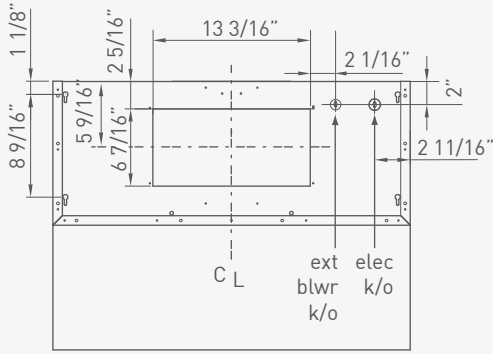

ESSENTIALS OUTDOOR

Top

Front

Side

CYPRESS

WALL

| MODEL | AK7836ASX | AK7842ASX | AK7848ASX |
|-----------------------------------|-------------------------------|-------------------------------|-------------------------------|
| SIZE | 36" | 42" | 48" |
| NET WIDTH | 35 15/16" | 41 15/16" | 47 15/16" |
| PERFORMANCE* | | | |
| Single Internal Blower - CBI-600B | 240 - 600 CFM, 1.8 - 6 Sones | 240 - 600 CFM, 1.8 - 6 Sones | 240 - 600 CFM, 1.8 - 6 Sones |
| Dual Internal Blower - PBI-1100A | 500 - 1100 CFM, 3.5 - 8 Sones | 500 - 1100 CFM, 3.5 - 8 Sones | 500 - 1100 CFM, 3.5 - 8 Sones |
| External Blower - CBE-1000 | 1000 CFM, Sones NA | 1000 CFM, Sones NA | 1000 CFM, Sones NA |
| In-Line Blower - PBN-1000A | 1000 CFM, Sones NA | 1000 CFM, Sones NA | 1000 CFM, Sones NA |
| COLOR | | | |
| Stainless Steel | SS | SS | SS |
| FEATURES | | | |
| Controls | Rocker switch | Rocker switch | Rocker switch |
| Speed Levels | 2 | 2 | 2 |
| Auto Delay-Off | No | No | No |
| Lighting | Halogen, 35W x 2 | Halogen, 35W x 2 | Halogen, 35W x 3 |
| Dual-Level Lighting | No | No | No |
| Filters | Baffle x 3 | Baffle x 3 | Baffle x 4 |
| Recirculating Option | No | No | No |
| Duct Cover Extension | NA | NA | NA |
| High Quality Stainless Steel | 304S | 304S | 304S |
| DUCT SPECIFICATIONS | | | |
| Vertical - Single/Dual | 6" / 10" | 6" / 10" | 6" / 10" |
| External/In-Line | 10" | 10" | 10" |
| AC INPUT | 120V - 60Hz | 120V - 60Hz | 120V - 60Hz |
| AC POWER** | | | |
| Hood Only | Max. 70W, 0.6 Amps | Max. 70W, 0.6 Amps | Max. 105W, 0.9 Amps |
| OPTIONAL ACCESSORIES | | | |
| Duct Cover (12") | AK0736AS | AK0742AS | AK0748AS |
| Protective Cover | AK0636AB | AK0642AB | AK0648AB |

Mounting Heights Min. height 30" from cooking surface.

Max. height 36" from cooking surface.

*Requires purchase of Zephyr blower, sold separately. **AC power listed above is for hood with lights only. See blower specs on our website for more AC power details.