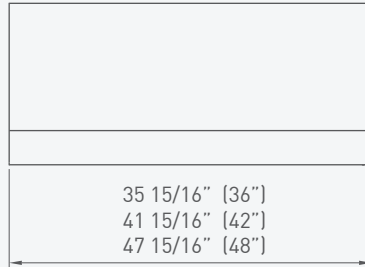

ESSENTIALS OUTDOOR

Top

Front

CYPRESS

WALL

MODEL	AK7836ASX	AK7842ASX	AK7848ASX
SIZE	36"	42"	48"
NET WIDTH	35 15/16"	41 15/16"	47 15/16"
PERFORMANCE*			
Single Internal Blower - CBI-600B	240 - 600 CFM, 1.8 - 6 Sones	240 - 600 CFM, 1.8 - 6 Sones	240 - 600 CFM, 1.8 - 6 Sones
Dual Internal Blower - PBI-1100A	500 - 1100 CFM, 3.5 - 8 Sones	500 - 1100 CFM, 3.5 - 8 Sones	500 - 1100 CFM, 3.5 - 8 Sones
External Blower - CBE-1000	1000 CFM, Sones NA	1000 CFM, Sones NA	1000 CFM, Sones NA
In-Line Blower - PBN-1000A	1000 CFM, Sones NA	1000 CFM, Sones NA	1000 CFM, Sones NA
COLOR			
Stainless Steel	SS	SS	SS
FEATURES			
Controls	Rocker switch	Rocker switch	Rocker switch
Speed Levels	2	2	2
Auto Delay-Off	No	No	No
Lighting	Halogen, 35W x 2	Halogen, 35W x 2	Halogen, 35W x 3
Dual-Level Lighting	No	No	No
Filters	Baffle x 3	Baffle x 3	Baffle x 4
Recirculating Option	No	No	No
Duct Cover Extension	NA	NA	NA
High Quality Stainless Steel	304S	304S	304S
DUCT SPECIFICATIONS			
Vertical - Single/Dual	6" / 10"	6" / 10"	6" / 10"
External/In-Line	10"	10"	10"
AC INPUT	120V - 60Hz	120V - 60Hz	120V - 60Hz
AC POWER**			
Hood Only	Max. 70W, 0.6 Amps	Max. 70W, 0.6 Amps	Max. 105W, 0.9 Amps
OPTIONAL ACCESSORIES			
Duct Cover (12")	AK0736AS	AK0742AS	AK0748AS
Protective Cover	AK0636AB	AK0642AB	AK0648AB

Mounting Heights Min. height 30" from cooking surface.

Max. height 36" from cooking surface.

*Requires purchase of Zephyr blower, sold separately. **AC power listed above is for hood with lights only. See blower specs on our website for more AC power details.