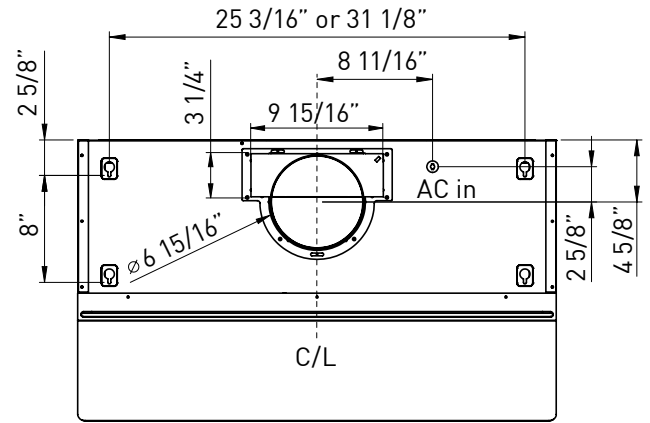

ZEPHYR

ZEPHYRONLINE.COM

TOP

SIDE

BACK

MODEL

Stainless Steel	AK7100AS	AK7136AS
Stainless Steel, w/ Baffle Filters	AK7100AS-BF	AK7136AS-BF
Stainless Steel, 290 CFM	AK7100AS290	AK7136AS290

Size	30"	36"
Blower CFM (Min. - Max.)	210 - 400	210 - 400
Sones (Min. - Max.)	2 - 5	2 - 5
290 CFM (Min. - Max.)	120 - 290	120 - 290
290 Sones (Min. - Max.)	1.1 - 3.2	1.1 - 3.2

DUCT SPECIFICATIONS

Vertical Internal Blower	7" Round or 3-1/4" x 10"	7" Round or 3-1/4" x 10"
Horizontal Internal Blower	3-1/4" x 10"	3-1/4" x 10"
400 CFM AC POWER	120V, 60Hz at Max. 1.7A	120V, 60Hz at Max. 1.7A
290 CFM AC POWER	120V, 60Hz at Max. 1.55A	120V, 60Hz at Max. 1.55A