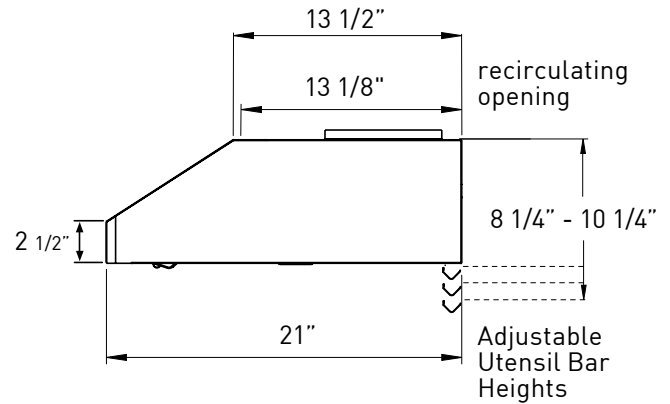

ZEPHYR

ZEPHYRONLINE.COM

TOP

SIDE

BACK

MODEL

Stainless Steel	AK7100AS	AK7136AS
Stainless Steel, w/ Baffle Filters	AK7100AS-BF	AK7136AS-BF
Stainless Steel, 290 CFM	AK7100AS290	AK7136AS290

Size	30"	36"
Blower CFM (Min. - Max.)	210 - 400	210 - 400
Sones (Min. - Max.)	2 - 5	2 - 5
290 CFM (Min. - Max.)	120 - 290	120 - 290
290 Sones (Min. - Max.)	1.1 - 3.2	1.1 - 3.2

DUCT SPECIFICATIONS

Vertical Internal Blower	7" Round or 3-1/4" x 10"	7" Round or 3-1/4" x 10"
Horizontal Internal Blower	3-1/4" x 10"	3-1/4" x 10"
400 CFM AC POWER	120V, 60Hz at Max. 1.7A	120V, 60Hz at Max. 1.7A
290 CFM AC POWER	120V, 60Hz at Max. 1.55A	120V, 60Hz at Max. 1.55A

*Mounting height refers to distance between top of a 36" tall cooking surface and bottom of hood.