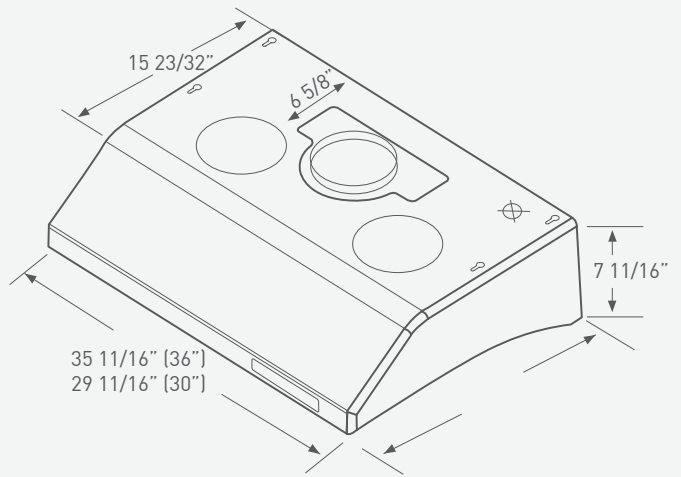

HURRICANE

High tech meets high style with a minimum of fuss under the cabinet. Sensitive touch-controls take charge of the three-speed 695-cfm blower, dual-level halogen lights and a timed delay-off function all designed to make your life just a little bit easier.

ESSENTIALS

HURRICANE

UNDER CABINET

MODEL	AK2500	AK2536
SIZE	30"	36"
NET WIDTH	29 11/16"	35 11/16"
PERFORMANCE		
Internal Blower	350 - 695 CFM	350 - 695 CFM
Internal Blower Sones	2 - 5.5	2 - 5.5
COLOR		
Black, White, Stainless Steel	B, W, SS	B, W, SS
FEATURES		
Controls	Electronic Touch	Electronic Touch
Speed Levels	3	3
Auto Delay-Off	Yes	Yes
Lighting	Halogen, 35W x 2	Halogen, 35W x 2
Dual-Level Lighting	Yes	Yes
Removable Safety Grilles	2	2
Recirculating	No	No
Duct Cover Extension	NA	NA
Self Cleaning	Yes	Yes
DUCT SPECIFICATIONS		
Internal Blower - Vertical	6" or 3 1/4" x 10"	6" or 3 1/4" x 10"
Internal Blower - Horizontal	3 1/4" x 10"	3 1/4" x 10"
AC INPUT	120V - 60Hz	120V - 60Hz
AC POWER	Max. 230W, 2.03 Amps	Max. 230W, 2.03 Amps

Mounting Heights Min. height 26" from cooking surface.
Hood mounted 60" from floor.

Max. height 32" from cooking surface.
Hood mounted 68" from floor.