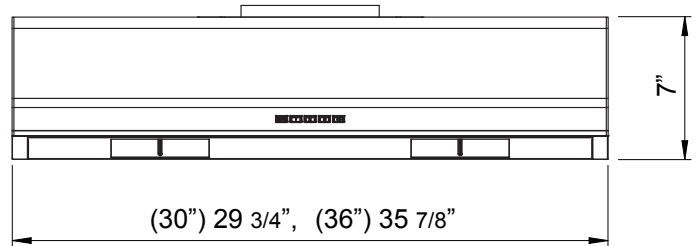

High tech meets high style with an updated look and feel. Electronic touch controls take charge of the 3-speed, 695-CFM blower and dual-level halogen lights-all designed to make your life easier. Available in black, white

and stainless steel. Now with ACT™ technology.

ACT™

Min. - Max. CFM	INTERNAL BLOWER STANDARD	INTERNAL BLOWER with ACT™ AIRFLOW CONTROL TECHNOLOGY™*		
		290 - 695	290 - 390	290 - 290
Min. - Max. Sones	1.5 - 5.5	1.5 - 3	1.5 - 1.5	

*AIRFLOW CONTROL TECHNOLOGY™ (ACT™) is an exclusive feature built into specific Zephyr hoods which can limit the maximum blower CFM to meet local code requirements.

Front