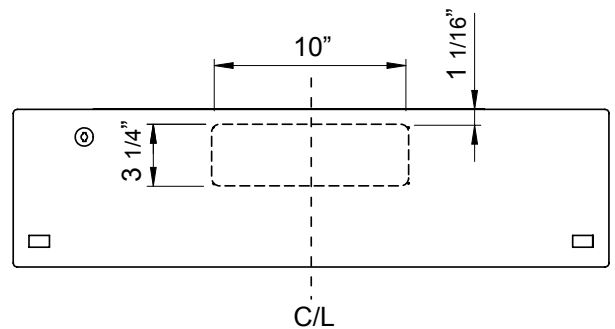

High tech meets high style with an updated look and feel. Electronic touch controls take charge of the 3-speed, 695-CFM blower and dual-level halogen lights-all designed to make your life easier. Available in black, white

and stainless steel. Now with ACT™ technology.

ACT™

Min. - Max. CFM	INTERNAL BLOWER STANDARD	INTERNAL BLOWER with ACT™ AIRFLOW CONTROL TECHNOLOGY™*		
		290 - 695	290 - 390	290 - 290
Min. - Max. Sones	1.5 - 5.5	1.5 - 3	1.5 - 1.5	

*AIRFLOW CONTROL TECHNOLOGY™ (ACT™) is an exclusive feature built into specific Zephyr hoods which can limit the maximum blower CFM to meet local code requirements.

Back