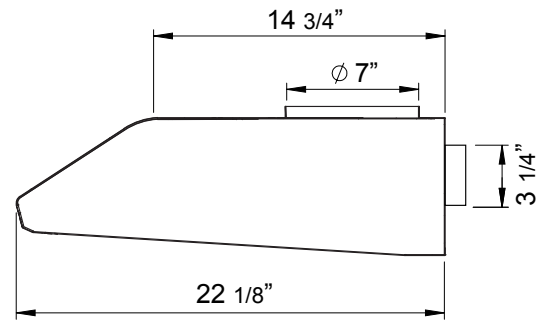

High tech meets high style with an updated look and feel. Electronic touch controls take charge of the 3-speed, 695-CFM blower and dual-level halogen lights-all designed to make your life easier. Available in black, white

and stainless steel. Now with ACT™ technology.

ACT™

Min. - Max. CFM	INTERNAL BLOWER STANDARD	INTERNAL BLOWER with ACT™ AIRFLOW CONTROL TECHNOLOGY™*		
		290 - 695	290 - 390	290 - 290
Min. - Max. Sones	1.5 - 5.5	1.5 - 3	1.5 - 1.5	

*AIRFLOW CONTROL TECHNOLOGY™ (ACT™) is an exclusive feature built into specific Zephyr hoods which can limit the maximum blower CFM to meet local code requirements.

Side