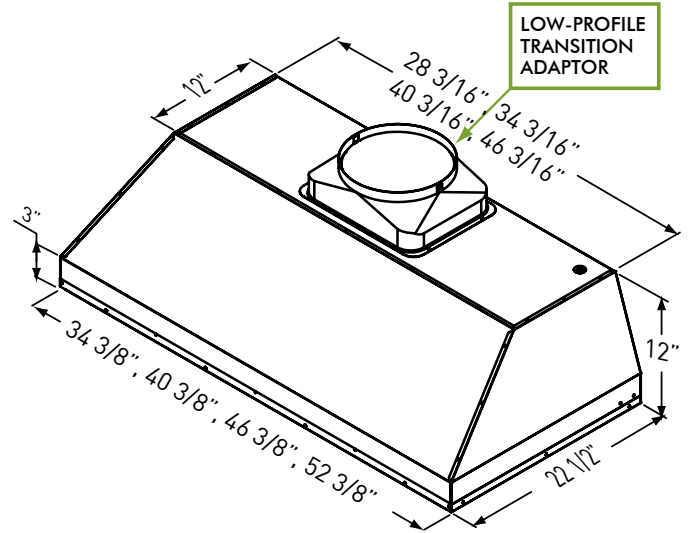

Now available with our exclusive ACT™ technology, Monsoon II delivers and then more. Starting with recognized conventional installation dimensions, Monsoon II fits into any custom cabinetry or enclosure. Its stainless

steel baffle filters with removable grease tray make it easy to maintain its pro-style look. While the 6-speed electronic controls and wireless remote control give the homeowner more than they expected.

ACT™

Min. - Max. CFM	INTERNAL BLOWER STANDARD	INTERNAL BLOWER with ACT™ AIRFLOW CONTROL TECHNOLOGY™*		
		450 - 1,200	350 - 590	350 - 390
Min. - Max. Sones	3.5 - 9	3.3 - 6	3.3 - 4	

*AIRFLOW CONTROL TECHNOLOGY™ (ACT™) is an exclusive feature built into specific Zephyr hoods which can limit the maximum blower CFM to meet local code requirements.

Includes Wireless Remote Control

FRONT