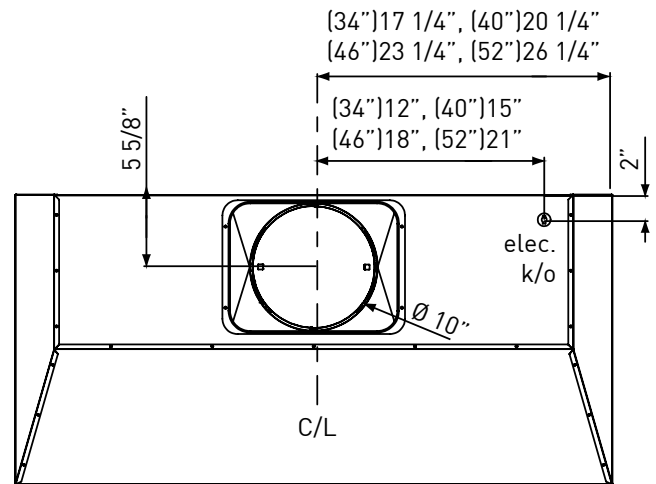

Includes Wireless Remote Control

FRONT

TOP

BACK

MODEL	AK9334AS	AK9340AS	AK9346AS	AK9352AS
Stainless Steel				
<b>Size</b>	36" (34-3/8" x 22-1/2")	42" (40-3/8" x 22-1/2")	48" (46-3/8" x 22-1/2")	54" (52-3/8" x 22-1/2")
<b>Blower CFM (Min. - Max.)</b>	450 - 1,200	450 - 1,200	450 - 1,200	450 - 1,200
<b>Sones (Min. - Max.)</b>	3.5 - 9	3.5 - 9	3.5 - 9	3.5 - 9
<b>ACT 590 CFM (Min. - Max.)</b>	350 - 590	350 - 590	350 - 590	350 - 590
<b>ACT 590 Sones (Min. - Max.)</b>	3.3 - 6	3.3 - 6	3.3 - 6	3.3 - 6
<b>ACT 390 CFM (Min. - Max.)</b>	350 - 390	350 - 390	350 - 390	350 - 390
<b>ACT 390 Sones (Min. - Max.)</b>	3.3 - 4	3.3 - 4	3.3 - 4	3.3 - 4
<b>FEATURES</b>				
<b>ACT™ Technology</b>	Yes	Yes	Yes	Yes
<b>Controls</b>	Electronic Touch	Electronic Touch	Electronic Touch	Electronic Touch
<b>Speed Levels</b>	6*	6*	6*	6*
<b>Auto Delay-Off</b>	Yes	Yes	Yes	Yes
<b>Clean Air Mode</b>	Yes	Yes	Yes	Yes
<b>Lighting</b>	Halogen, 35W x2	Halogen, 35W x2	Halogen, 35W x4	Halogen, 35W x4
<b>Dual-Level Lighting</b>	Yes	Yes	Yes	Yes
<b>Filters</b>	Pro Baffle x3	Pro Baffle x3	Pro Baffle x4	Pro Baffle x4
<b>Removable Grease Tray</b>	Yes	Yes	Yes	Yes
<b>Wireless Remote Control</b>	Yes	Yes	Yes	Yes
<b>Recirculating Option</b>	No	No	No	No
<b>DUCT SPECIFICATIONS</b>				
<b>Vertical Internal Blower</b>	10" Round	10" Round	10" Round	10" Round
<b>Horizontal Internal Blower</b>	NA	NA	NA	NA
<b>AC POWER</b>	120V, 60Hz at Max. 7A	120V, 60Hz at Max. 7A	120V, 60Hz at Max. 7A	120V, 60Hz at Max. 7A
<b>OPTIONAL ACCESSORIES</b>				
<b>Bloom™ GU10 LED</b>	ZOB0040	ZOB0040	ZOB0040	ZOB0040
<b>Make-Up Air Kit</b>	MUA010A	MUA010A	MUA010A	MUA010A
<b>MOUNTING HEIGHT RANGE**</b>	26" - 36"	26" - 36"	26" - 36"	26" - 36"
<b>WARRANTY</b>	3 years parts, 1 year labor	3 years parts, 1 year labor	3 years parts, 1 year labor	3 years parts, 1 year labor