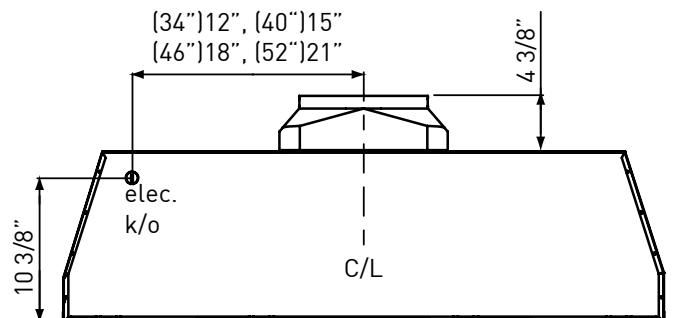

Now available with our exclusive ACT™ technology, Monsoon II delivers and then more. Starting with recognized conventional installation dimensions, Monsoon II fits into any custom cabinetry or enclosure. Its stainless

steel baffle filters with removable grease tray make it easy to maintain its pro-style look. While the 6-speed electronic controls and wireless remote control give the homeowner more than they expected.

ACT™

Min. - Max. CFM	INTERNAL BLOWER STANDARD	INTERNAL BLOWER with ACT™ AIRFLOW CONTROL TECHNOLOGY™*		
		450 - 1,200	350 - 590	350 - 390
Min. - Max. Sones	3.5 - 9	3.3 - 6	3.3 - 4	

*AIRFLOW CONTROL TECHNOLOGY™ (ACT™) is an exclusive feature built into specific Zephyr hoods which can limit the maximum blower CFM to meet local code requirements.

Includes Wireless Remote Control

BACK