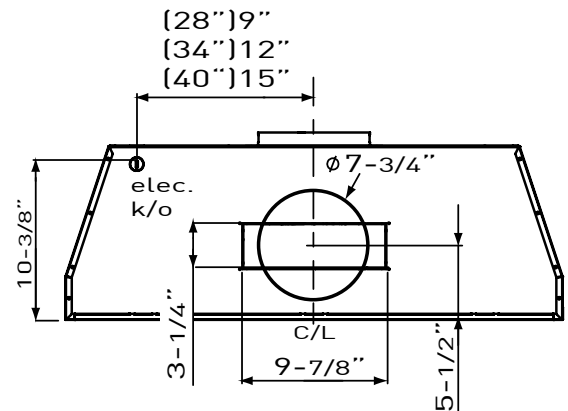

TOP

BACK

MODEL	AK9428AS	AK9434AS	AK9440AS
Stainless Steel			
Size	30" (28-3/8" x 22-1/2")	36" (34-3/8" x 22-1/2")	42" (40-3/8" x 22-1/2")
Blower CFM (Min. - Max.)	250 - 715	250 - 715	250 - 715
Sones (Min. - Max.)	0.8 - 5.8	0.8 - 5.8	0.8 - 5.8
ACT 590 CFM (Min. - Max.)	250 - 590	250 - 590	250 - 590
ACT 590 Sones (Min. - Max.)	0.8 - 4.5	0.8 - 4.5	0.8 - 4.5
ACT 390 CFM (Min. - Max.)	250 - 390	250 - 390	250 - 390
ACT 390 Sones (Min. - Max.)	0.8 - 3	0.8 - 3	0.8 - 3
ACT 290 CFM (Min. - Max.)	250 - 290	250 - 290	250 - 290
ACT 290 Sones (Min. - Max.)	0.8 - 1.2	0.8 - 1.2	0.8 - 1.2
FEATURES			
DCBL Suppression System®	Yes	Yes	Yes
ACT™ Technology	Yes	Yes	Yes
Controls	Electronic LCD	Electronic LCD	Electronic LCD
Speed Levels	5 + Burst	5 + Burst	5 + Burst
Auto Delay-Off	Yes	Yes	Yes
Clean Air Mode	Yes	Yes	Yes
Lighting	Bloom™ HD LED, 6W x2	Bloom™ HD LED, 6W x2	Bloom™ HD LED, 6W x3
Dual-Level Lighting	Yes	Yes	Yes
Filters	Pro Baffle x2	Pro Baffle x3	Pro Baffle x3
Removable Grease Tray	Yes	Yes	Yes
Wireless Remote Control	Yes	Yes	Yes
Recirculating Option	No	No	No
DUCT SPECIFICATIONS			
Vertical Internal Blower	8" Round	8" Round	8" Round
Horizontal Internal Blower	3-1/4" x 10" or 8" Round	3-1/4" x 10" or 8" Round	3-1/4" x 10" or 8" Round
AC POWER	120V, 60Hz at Max. 4A	120V, 60Hz at Max. 4A	120V, 60Hz at Max. 4A
OPTIONAL ACCESSORIES			
Make-Up Air Kit	MUA008A	MUA008A	MUA008A
MOUNTING HEIGHT RANGE*	26" - 36"	26" - 36"	26" - 36"
WARRANTY	3 years parts, 1 year labor	3 years parts, 1 year labor	3 years parts, 1 year labor