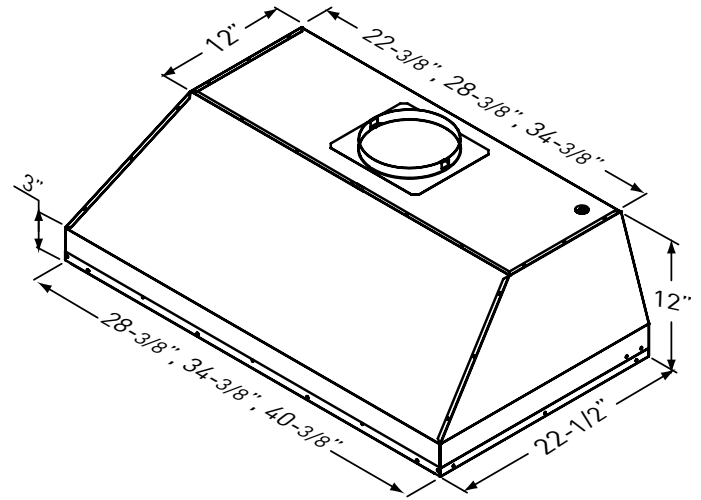

Monsoon DCBL is unique in the marketplace. We started with a 715-CFM DC motor and added stainless steel baffle filters with a removable grease tray for easy cleaning. Then we introduced vertical and horizontal ducting along

with a wireless remote control, and finally, we added the proprietary DCBL Suppression System® that makes Monsoon DCBL the most quiet and energy efficient one-piece liner available today.

ACT™

Min. - Max. CFM	INTERNAL BLOWER STANDARD	INTERNAL BLOWER with ACT™ AIRFLOW CONTROL TECHNOLOGY™*		
	250 - 715	250 - 590	250 - 390	250 - 290
Min. - Max. Sones	0.8 - 5.8	0.8 - 4.5	0.8 - 3	0.8 - 1.2

*AIRFLOW CONTROL TECHNOLOGY™ (ACT™) is an exclusive feature built into specific Zephyr hoods which can limit the maximum blower CFM to meet local code requirements.

FRONT