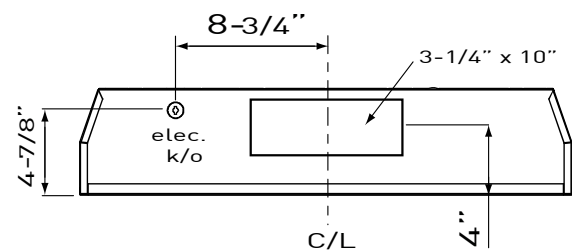

Good things come in small packages, and in this case it's the Monsoon Mini one-piece liner. Including dual-level halogen lights and 3-speed mechanical slide controls. Also

equipped with a 300-CFM blower and the ability to duct either vertically or horizontally.

3/4 Angle

Top

Back

MODEL	AK9128AS	AK9134AS
Stainless Steel		
Size	28-3/8" (30")	34-3/8" (36")
Blower CFM (Min. - Max.)	150 - 300	150 - 300
Sones (Min. - Max.)	1.5 - 4	1.5 - 4
FEATURES		
Controls	Mechanical Slide	Mechanical Slide
Speed Levels	3	3
Lighting	Halogen, 35W x2	Halogen, 35W x2
Dual-Level Lighting	Yes	Yes
Filters	Aluminum Mesh x2	Aluminum Mesh x2
Recirculating Option	Yes	Yes
DUCT SPECIFICATIONS		
Vertical Internal Blower	7" Round, 3-1/4" x 10"	7" Round, 3-1/4" x 10"
Horizontal Internal Blower	3-1/4" x 10"	3-1/4" x 10"
AC POWER	120V, 60Hz at Max. 1.5A	120V, 60Hz at Max. 1.5A
OPTIONAL ACCESSORIES		
Recirculating Kit	ZRC-9100A	ZRC-9100A
Bloom™ GU10 LED	ZOB0040	ZOB0040
Damper, 7" Round	AK00067	AK00067
MOUNTING HEIGHT RANGE**	26" - 36"	26" - 36"
WARRANTY	3 years parts, 1 year labor	3 years parts, 1 year labor

*Mounting height refers to distance between top of a 36" tall cooking surface and bottom of hood.