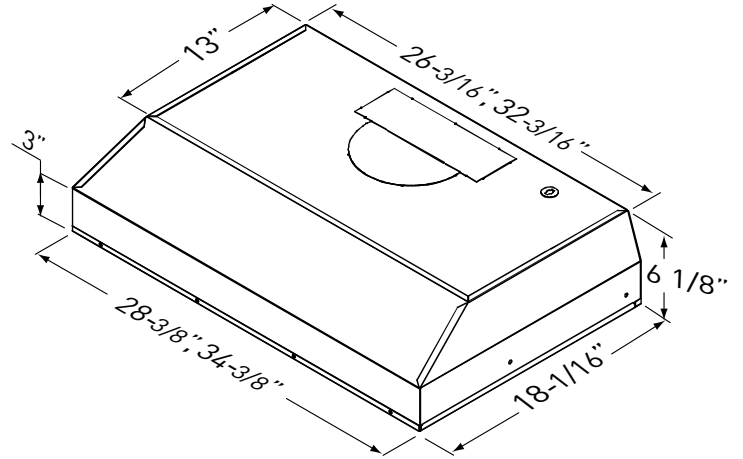

Good things come in small packages, and in this case it's the Monsoon Mini one-piece liner. Including dual-level halogen lights and 3-speed mechanical slide controls. Also

equipped with a 300-CFM blower and the ability to duct either vertically or horizontally.

3/4 Angle

Top

Back

MODEL	AK9128AS	AK9134AS
Stainless Steel		
Size	28-3/8" (30")	34-3/8" (36")
Blower CFM (Min. - Max.)	150 - 300	150 - 300
Sones (Min. - Max.)	1.5 - 4	1.5 - 4
FEATURES		
Controls	Mechanical Slide	Mechanical Slide
Speed Levels	3	3
Lighting	Halogen, 35W x2	Halogen, 35W x2
Dual-Level Lighting	Yes	Yes
Filters	Aluminum Mesh x2	Aluminum Mesh x2
Recirculating Option	Yes	Yes
DUCT SPECIFICATIONS		
Vertical Internal Blower	7" Round, 3-1/4" x 10"	7" Round, 3-1/4" x 10"
Horizontal Internal Blower	3-1/4" x 10"	3-1/4" x 10"
AC POWER	120V, 60Hz at Max. 1.5A	120V, 60Hz at Max. 1.5A
OPTIONAL ACCESSORIES		
Recirculating Kit	ZRC-9100A	ZRC-9100A
Bloom™ GU10 LED	ZOB0040	ZOB0040
Damper, 7" Round	AK00067	AK00067
MOUNTING HEIGHT RANGE**	26" - 36"	26" - 36"
WARRANTY	3 years parts, 1 year labor	3 years parts, 1 year labor

*Mounting height refers to distance between top of a 36" tall cooking surface and bottom of hood.