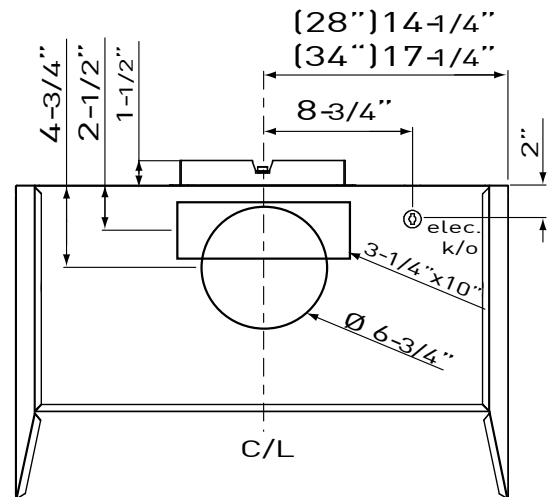

Good things come in small packages, and in this case it's the Monsoon Mini one-piece liner. Including dual-level halogen lights and 3-speed mechanical slide controls. Also

equipped with a 300-CFM blower and the ability to duct either vertically or horizontally.

3/4 Angle

Top

Back

MODEL	AK9128AS	AK9134AS
Stainless Steel		
Size	28-3/8" (30")	34-3/8" (36")
Blower CFM (Min. - Max.)	150 - 300	150 - 300
Sones (Min. - Max.)	1.5 - 4	1.5 - 4
FEATURES		
Controls	Mechanical Slide	Mechanical Slide
Speed Levels	3	3
Lighting	Halogen, 35W x2	Halogen, 35W x2
Dual-Level Lighting	Yes	Yes
Filters	Aluminum Mesh x2	Aluminum Mesh x2
Recirculating Option	Yes	Yes
DUCT SPECIFICATIONS		
Vertical Internal Blower	7" Round, 3-1/4" x 10"	7" Round, 3-1/4" x 10"
Horizontal Internal Blower	3-1/4" x 10"	3-1/4" x 10"
AC POWER	120V, 60Hz at Max. 1.5A	120V, 60Hz at Max. 1.5A
OPTIONAL ACCESSORIES		
Recirculating Kit	ZRC-9100A	ZRC-9100A
Bloom™ GU10 LED	ZOB0040	ZOB0040
Damper, 7" Round	AK00067	AK00067
MOUNTING HEIGHT RANGE**	26" - 36"	26" - 36"
WARRANTY	3 years parts, 1 year labor	3 years parts, 1 year labor

*Mounting height refers to distance between top of a 36" tall cooking surface and bottom of hood.