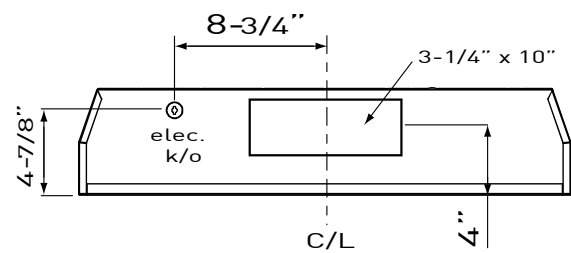

Good things come in small packages, and in this case it's the Monsoon Mini one-piece liner. Including dual-level halogen lights and 3-speed mechanical slide controls. Also

equipped with a 300-CFM blower and the ability to duct either vertically or horizontally.

3/4 Angle

Top

Back

MODEL	AK9128AS	AK9134AS
Stainless Steel		
Size	28-3/8" (30")	34-3/8" (36")
Blower CFM (Min. - Max.)	150 - 300	150 - 300
Sones (Min. - Max.)	1.5 - 4	1.5 - 4
FEATURES		
Controls	Mechanical Slide	Mechanical Slide
Speed Levels	3	3
Lighting	Halogen, 35W x2	Halogen, 35W x2
Dual-Level Lighting	Yes	Yes
Filters	Aluminum Mesh x2	Aluminum Mesh x2
Recirculating Option	Yes	Yes
DUCT SPECIFICATIONS		
Vertical Internal Blower	7" Round, 3-1/4" x 10"	7" Round, 3-1/4" x 10"
Horizontal Internal Blower	3-1/4" x 10"	3-1/4" x 10"
AC POWER	120V, 60Hz at Max. 1.5A	120V, 60Hz at Max. 1.5A
OPTIONAL ACCESSORIES		
Recirculating Kit	ZRC-9100A	ZRC-9100A
Bloom™ GU10 LED	ZOB0040	ZOB0040
MOUNTING HEIGHT RANGE**	26" - 36"	26" - 36"
WARRANTY	3 years parts, 1 year labor	3 years parts, 1 year labor

*Mounting height refers to distance between top of a 36" tall cooking surface and bottom of hood.