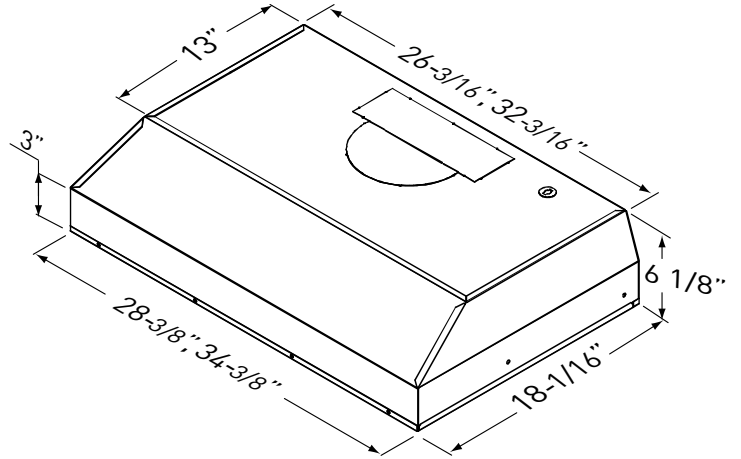

Good things come in small packages, and in this case it's the Monsoon Mini one-piece liner. Including dual-level halogen lights and 3-speed mechanical slide controls. Also

equipped with a 300-CFM blower and the ability to duct either vertically or horizontally.

3/4 Angle

Top

Back

MODEL	AK9128AS	AK9134AS
Stainless Steel		
Size	28-3/8" (30")	34-3/8" (36")
Blower CFM (Min. - Max.)	150 - 300	150 - 300
Sones (Min. - Max.)	1.5 - 4	1.5 - 4
FEATURES		
Controls	Mechanical Slide	Mechanical Slide
Speed Levels	3	3
Lighting	Halogen, 35W x2	Halogen, 35W x2
Dual-Level Lighting	Yes	Yes
Filters	Aluminum Mesh x2	Aluminum Mesh x2
Recirculating Option	Yes	Yes
DUCT SPECIFICATIONS		
Vertical Internal Blower	7" Round, 3-1/4" x 10"	7" Round, 3-1/4" x 10"
Horizontal Internal Blower	3-1/4" x 10"	3-1/4" x 10"
AC POWER	120V, 60Hz at Max. 1.5A	120V, 60Hz at Max. 1.5A
OPTIONAL ACCESSORIES		
Recirculating Kit	ZRC-9100A	ZRC-9100A
Bloom™ GU10 LED	ZOB0040	ZOB0040
MOUNTING HEIGHT RANGE**	26" - 36"	26" - 36"
WARRANTY	3 years parts, 1 year labor	3 years parts, 1 year labor

*Mounting height refers to distance between top of a 36" tall cooking surface and bottom of hood.