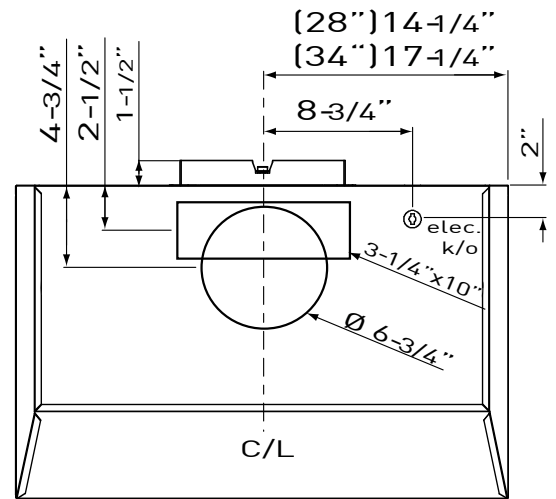

Good things come in small packages, and in this case it's the Monsoon Mini one-piece liner. Including dual-level halogen lights and 3-speed mechanical slide controls. Also

equipped with a 300-CFM blower and the ability to duct either vertically or horizontally.

3/4 Angle

Top

Back

MODEL	AK9128AS	AK9134AS
Stainless Steel		
Size	28-3/8" (30")	34-3/8" (36")
Blower CFM (Min. - Max.)	150 - 300	150 - 300
Sones (Min. - Max.)	1.5 - 4	1.5 - 4
FEATURES		
Controls	Mechanical Slide	Mechanical Slide
Speed Levels	3	3
Lighting	Halogen, 35W x2	Halogen, 35W x2
Dual-Level Lighting	Yes	Yes
Filters	Aluminum Mesh x2	Aluminum Mesh x2
Recirculating Option	Yes	Yes
DUCT SPECIFICATIONS		
Vertical Internal Blower	7" Round, 3-1/4" x 10"	7" Round, 3-1/4" x 10"
Horizontal Internal Blower	3-1/4" x 10"	3-1/4" x 10"
AC POWER	120V, 60Hz at Max. 1.5A	120V, 60Hz at Max. 1.5A
OPTIONAL ACCESSORIES		
Recirculating Kit	ZRC-9100A	ZRC-9100A
Bloom™ GU10 LED	ZOB0040	ZOB0040
MOUNTING HEIGHT RANGE**	26" - 36"	26" - 36"
WARRANTY	3 years parts, 1 year labor	3 years parts, 1 year labor

*Mounting height refers to distance between top of a 36" tall cooking surface and bottom of hood.