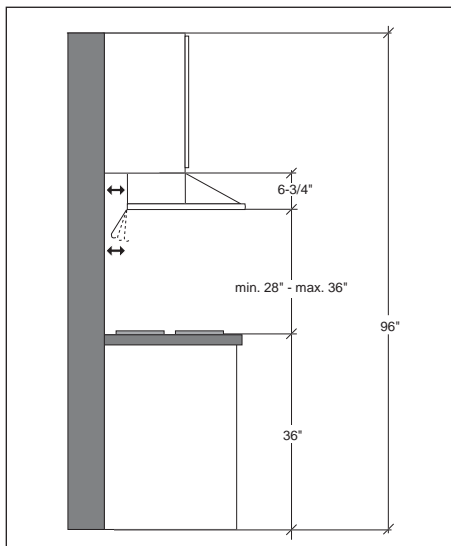

MODEL: ZPY-E30 (B,W,S) ZPY-E36 (B,W,S)
size 30 inch, 36 inch
net width 29-7/8 inch, 35-7/8 inch
finish blk/ wht/ stainless

PERFORMANCE

cfm 400 cfm
sones (max) 5
ac input 120V - 60Hz
ac power 600W / 5.1 AMPS

FEATURES

halogen lamps 2
dual level lighting no
touch controls no
slide controls •
3 speed levels •
15 min. delay off no
filter change indicator no
filter clean indicator no
metal casing blowers no
aluminum filters •
adjustable depth •

DUCT OPTIONS

vertical ducting 5 inch
rear ducting 3-1/4 inch x 10 inch
telescopic option no
ductless option •

ACCESSORIES

carbon filters (2 - 30") Z0F-C022
carbon filters (3 - 36") Z0F-C023
replacement filters (2 - 30") Z0F-M032
replacement filters (3 - 36") Z0F-M033
replacement lights (2) Z0B-0011
JDR-E27 50W

Optimum mounting height at 28"-30" from top of counter to hood bottom (64"-66" from floor to hood bottom).