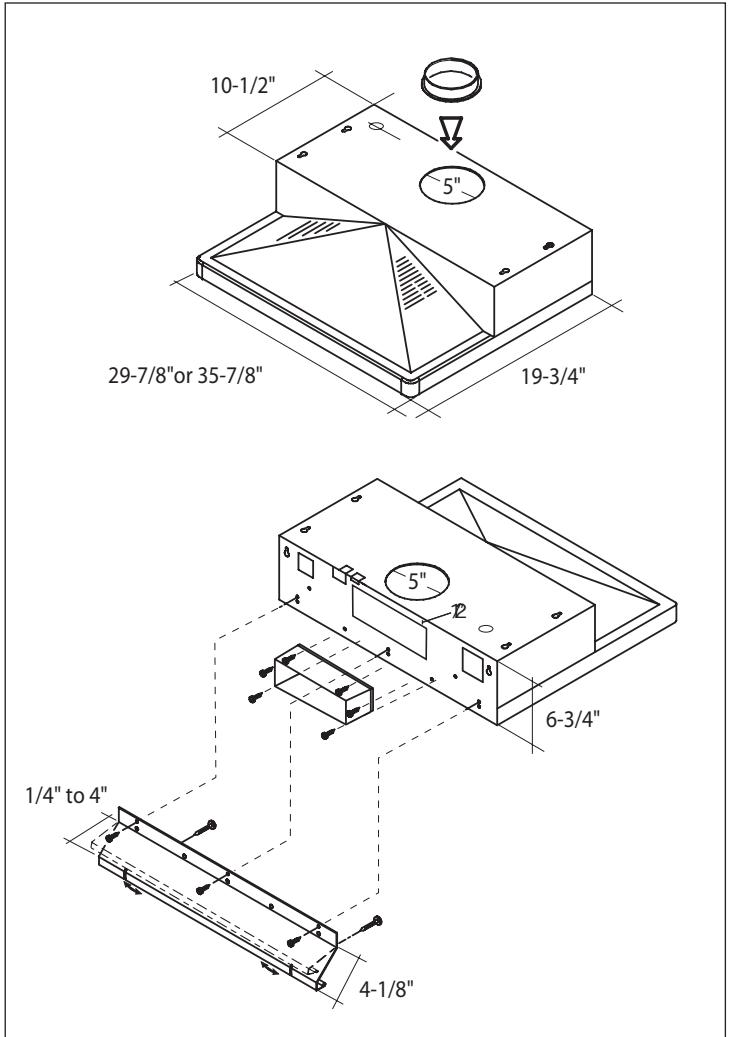

PYRAMID

ZPY-E30 (B,W,S) ZPY-E36 (B,W,S)

Please call 1.888.880.VENT or check our website at www.zephyronline.com for the potential specifications updates before making cut-outs or ordering custom work/modifications.

ZEPHYR
www.zephyronline.com