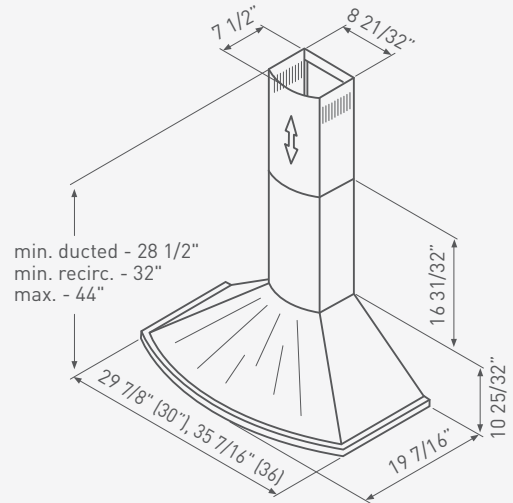

SAVONA

Savona's elegant, semi-circular curve meets the wall with a clean, perpendicular finish. And with a powerful 685-cfm blower, three speeds and two halogen lamps, the Savona is our most affordable full-featured hood ever.

ESSENTIALS

SAVONA

WALL

| MODEL | ZSA-E30AS / ZSA-M90AS, B | ZSV-E30AS / ZSV-M90AS |
|---|---|--|
| SIZE | 30" / 36" | 30" / 36" |
| NET WIDTH | 29-7/8" / 35-7/16" | 29-7/8" / 35-7/16" |
| PERFORMANCE | | |
| Internal Blower | 685 CFM | 290 CFM |
| Internal Blower Sones | 6 | 4 |
| COLOR | | |
| Black, Stainless Steel | SS | B, SS |
| FEATURES | | |
| Controls | Mechanical Push Button | Mechanical Push Button |
| Speed Levels | 3 | 3 |
| Auto Delay-Off | No | No |
| Lighting | Halogen, 50W x 2 | Halogen, 50W x 2 |
| Dual-Level Lighting | No | No |
| Filters | Metal Mesh x 2 | Metal Mesh x 2 |
| Recirculating | Yes | Yes |
| Duct Cover Extension | Yes, Up to 14' Ceiling | Yes, Up to 14' Ceiling |
| DUCT SPECIFICATIONS | | |
| Internal Blower - Vertical | 6" | 6" |
| Internal Blower - Horizontal | NA | NA |
| AC INPUT | 120V - 60Hz | 120V - 60Hz |
| AC POWER | Max. 415W, 3.4 Amps | Max. 180W, 1.5 Amps |
| OPTIONAL ACCESSORIES | | |
| Recirculating Kit | ZRC-0070 | ZRC-0070 |
| Extension Kit (up to 14' ceiling) | Z1C-00SA | Z1C-00SA |
| Black | Z1C-00SAB | NA |
| Stainless Steel | Z1C-00SA | Z1C-00SA |
| Mounting Heights (Ducted) | Min. ceiling height 7'9". Hood mounted 28" above cooking surface; 64" from floor. | Max. ceiling height 9' 8". Hood mounted 36" above cooking surface; 72" from floor. |
| Mounting Heights (Recirculating) | Min. ceiling height 8'. Hood mounted 28" above cooking surface; 64" from floor. | Max. ceiling height 9' 8". Hood mounted 36" above cooking surface; 72" from floor. |