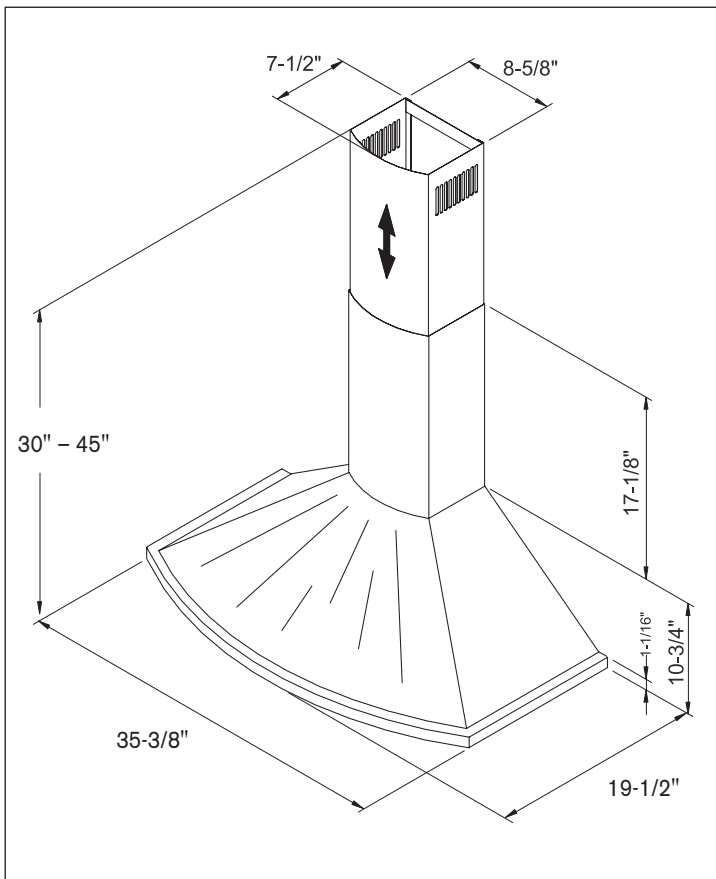

MODEL: ZSA-M90S

size	90 cm
net width	35-3/8 inch
finish	stainless

PERFORMANCE

cfm	685 cfm
sones (max)	6
ac input	120V - 60Hz
ac power	450W / 4.0 AMPS

FEATURES

halogen lamps	2
dual level lighting	no
push button controls	•
slide controls	no
3 speed levels	•
15 min. delay off	no
filter change indicator	no
filter clean indicator	no
metal casing blowers	•
aluminum filters	•

DUCT OPTIONS

vertical ducting	6 inch
rear ducting	no
telescopic option	•
ductless option	•

ACCESSORIES

carbon filters (2)	Z0F-C022
replacement metallic filters (2)	Z0F-M032
replacement lights (2)	E27 50W
duct extension to 14' ceiling	ZIC-00SA

Please call 1.888.880.VENT or check our website at www.zephyronline.com for the potential specifications updates before making cut-outs or ordering custom work/modifications.