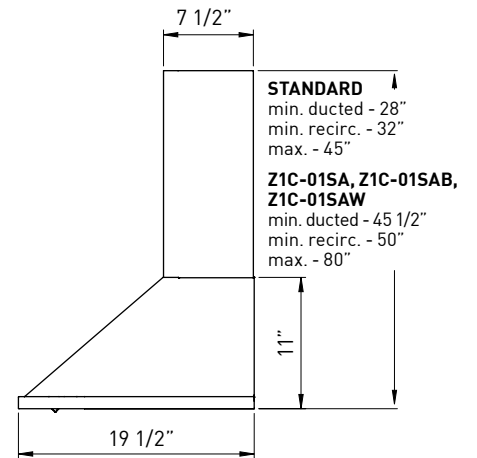

SIZE	
ZSA-E30CB / ZSA-E30CS / ZSA-E30CW	30"
ZSA-M90CB / ZSA-M90CS / ZSA-M90CW	36"
PERFORMANCE	
INTERNAL, MIN.-MAX. BLOWER CFM	200 - 685
INTERNAL, MIN.-MAX. SONES	1 - 6
COLOR	
ZSA-E30CB / ZSA-M90CB	Black
ZSA-E30CS / ZSA-M90CS	Stainless Steel
ZSA-E30CW / ZSA-M90CW	White
FEATURES	
ACT™	Yes
CONTROLS	ICON Touch™
SPEED LEVELS	5*
5 MINUTE AUTO DELAY-OFF	Yes
LIGHTING	Halogen, 50W x 2
DUAL LEVEL LIGHTING	Yes
FILTERS	Aluminum Mesh x 2
RECIRCULATING OPTION	Yes
DUCT COVER EXTENSION OPTION	Yes, Up to 12' Ceiling
DUCT SPECIFICATIONS	
VERTICAL - INTERNAL	6" Round
HORIZONTAL - INTERNAL	NA
AC POWER	
	120V, 60Hz at Max. 5A
OPTIONAL ACCESSORIES	
RECIRCULATING KIT	ZRC-00SV
DUCT COVER EXTENSION	Z1C-01SAB
ZSA-E30CB / ZSA-M90CB	Z1C-01SA
ZSA-E30CS / ZSA-M90CS	Z1C-01SAW
ZSA-E30CW / ZSA-M90CW	
UNIVERSAL MAKE-UP AIR KIT	MUA008A
MOUNTING HEIGHT*	
	26" - 34"
WARRANTY	
	3 Years Parts, 1 Year Labor

Specifications subject to change, check zephyronline.com for up-to-date information.

FRONT

SIDE

TOP

		CEILING HEIGHT	8'	8.5'	9'	9.5'	10'	10.5'	11'	12'
STANDARD DUCT COVER	Ducted Mounting Height*	26"-32"	26"-34"	27"-34"	33"-34"	NA	NA	NA	NA	NA
	Recirc. Mounting Height*	26"-28"	26"-34"	27"-34"	33"-34"	NA	NA	NA	NA	NA
EXTENSION DUCT COVER	Ducted Mounting Height*	NA	NA	26"-26.5"	26"-32.5"	26"-34"	26"-34"	26"-34"	26"-34"	28"-34"
	Recirc. Mounting Height*	NA	NA	NA	26" - 28"	26"-34"	26"-34"	26"-34"	26"-34"	28"-34"