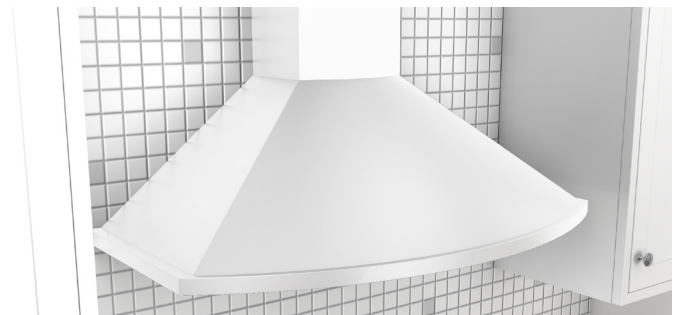

SAVONA wall

Savona's semi-circular surfaces accentuate this range hood's European design with delicate reflections of light and shadows. Underneath the 11" tall body, Savona features a robust 685-CFM fan that operates at an ultra quiet 1 sone on normal working speed. ICON Touch™ controls with 5 speeds and our exclusive ACT™ technology make this hood a standout choice. Also available in powder-coated black and white.

SIZE	
ZSA-E30CB / ZSA-E30CS / ZSA-E30CW	30"
ZSA-M90CB / ZSA-M90CS / ZSA-M90CW	36"
PERFORMANCE	
INTERNAL, MIN.-MAX. BLOWER CFM	200 - 685
INTERNAL, MIN.-MAX. SONES	1 - 6
COLOR	
ZSA-E30CB / ZSA-M90CB	Black
ZSA-E30CS / ZSA-M90CS	Stainless Steel
ZSA-E30CW / ZSA-M90CW	White
FEATURES	
ACT™	Yes
CONTROLS	ICON Touch™
SPEED LEVELS	5*
5 MINUTE AUTO DELAY-OFF	Yes
LIGHTING	Halogen, 50W x 2
DUAL LEVEL LIGHTING	Yes
FILTERS	Aluminum Mesh x 2
RECIRCULATING OPTION	Yes
DUCT COVER EXTENSION OPTION	Yes, Up to 12' Ceiling
DUCT SPECIFICATIONS	
VERTICAL - INTERNAL	6" Round
HORIZONTAL - INTERNAL	NA
AC POWER	
	120V, 60Hz at Max. 5A
OPTIONAL ACCESSORIES	
RECIRCULATING KIT	ZRC-00SV
DUCT COVER EXTENSION	Z1C-01SAB
ZSA-E30CB / ZSA-M90CB	Z1C-01SA
ZSA-E30CS / ZSA-M90CS	Z1C-01SAW
ZSA-E30CW / ZSA-M90CW	
UNIVERSAL MAKE-UP AIR KIT	MUA008A
MOUNTING HEIGHT*	
	26" - 34"
WARRANTY	
	3 Years Parts, 1 Year Labor