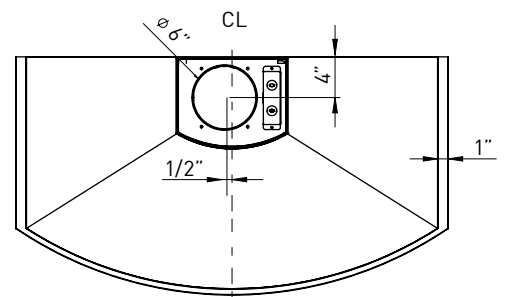

SIZE	
ZSA-E30CB / ZSA-E30CS / ZSA-E30CW	30"
ZSA-M90CB / ZSA-M90CS / ZSA-M90CW	36"
PERFORMANCE	
INTERNAL, MIN.-MAX. BLOWER CFM	200 - 685
INTERNAL, MIN.-MAX. SONES	1 - 6
COLOR	
ZSA-E30CB / ZSA-M90CB	Black
ZSA-E30CS / ZSA-M90CS	Stainless Steel
ZSA-E30CW / ZSA-M90CW	White
FEATURES	
ACT™	Yes
CONTROLS	ICON Touch™
SPEED LEVELS	5*
5 MINUTE AUTO DELAY-OFF	Yes
LIGHTING	Halogen, 50W x 2
DUAL LEVEL LIGHTING	Yes
FILTERS	Aluminum Mesh x 2
RECIRCULATING OPTION	Yes
DUCT COVER EXTENSION OPTION	Yes, Up to 12' Ceiling
DUCT SPECIFICATIONS	
VERTICAL - INTERNAL	6" Round
HORIZONTAL - INTERNAL	NA
AC POWER	
	120V, 60Hz at Max. 5A
OPTIONAL ACCESSORIES	
RECIRCULATING KIT	ZRC-00SV
DUCT COVER EXTENSION	Z1C-01SAB
ZSA-E30CB / ZSA-M90CB	Z1C-01SA
ZSA-E30CS / ZSA-M90CS	Z1C-01SAW
ZSA-E30CW / ZSA-M90CW	
UNIVERSAL MAKE-UP AIR KIT	MUA008A
MOUNTING HEIGHT*	
	26" - 34"
WARRANTY	
	3 Years Parts, 1 Year Labor

Specifications subject to change, check zephyronline.com for up-to-date information.

FRONT

SIDE

TOP

		CEILING HEIGHT	8'	8.5'	9'	9.5'	10'	10.5'	11'	12'
STANDARD DUCT COVER	Ducted Mounting Height*	26"-32"	26"-34"	27"-34"	33"-34"	NA	NA	NA	NA	NA
	Recirc. Mounting Height*	26"-28"	26"-34"	27"-34"	33"-34"	NA	NA	NA	NA	NA
EXTENSION DUCT COVER	Ducted Mounting Height*	NA	NA	26"-26.5"	26"-32.5"	26"-34"	26"-34"	26"-34"	26"-34"	28"-34"
	Recirc. Mounting Height*	NA	NA	NA	26" - 28"	26"-34"	26"-34"	26"-34"	26"-34"	28"-34"