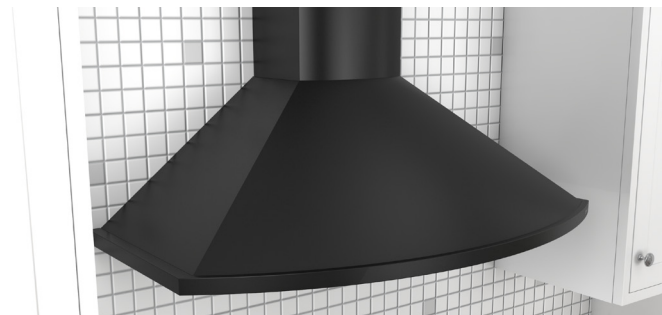

SAVONA wall

Savona's semi-circular surfaces accentuate this range hood's European design with delicate reflections of light and shadows. Underneath the 11" tall body, Savona features a robust 685-CFM fan that operates at an ultra quiet 1 sone on normal working speed. ICON Touch™ controls with 5 speeds and our exclusive ACT™ technology make this hood a standout choice. Also available in powder-coated black and white.

SIZE	
ZSA-E30CB / ZSA-E30CS / ZSA-E30CW	30"
ZSA-M90CB / ZSA-M90CS / ZSA-M90CW	36"
PERFORMANCE	
INTERNAL, MIN.-MAX. BLOWER CFM	200 - 685
INTERNAL, MIN.-MAX. SONES	1 - 6
COLOR	
ZSA-E30CB / ZSA-M90CB	Black
ZSA-E30CS / ZSA-M90CS	Stainless Steel
ZSA-E30CW / ZSA-M90CW	White
FEATURES	
ACT™	Yes
CONTROLS	ICON Touch™
SPEED LEVELS	5*
5 MINUTE AUTO DELAY-OFF	Yes
LIGHTING	Halogen, 50W x 2
DUAL LEVEL LIGHTING	Yes
FILTERS	Aluminum Mesh x 2
RECIRCULATING OPTION	Yes
DUCT COVER EXTENSION OPTION	Yes, Up to 12' Ceiling
DUCT SPECIFICATIONS	
VERTICAL - INTERNAL	6" Round
HORIZONTAL - INTERNAL	NA
AC POWER	
	120V, 60Hz at Max. 5A
OPTIONAL ACCESSORIES	
RECIRCULATING KIT	ZRC-00SV
DUCT COVER EXTENSION	Z1C-01SAB
ZSA-E30CB / ZSA-M90CB	Z1C-01SA
ZSA-E30CS / ZSA-M90CS	Z1C-01SAW
ZSA-E30CW / ZSA-M90CW	
UNIVERSAL MAKE-UP AIR KIT	MUA008A
MOUNTING HEIGHT*	
	26" - 34"
WARRANTY	
	3 Years Parts, 1 Year Labor