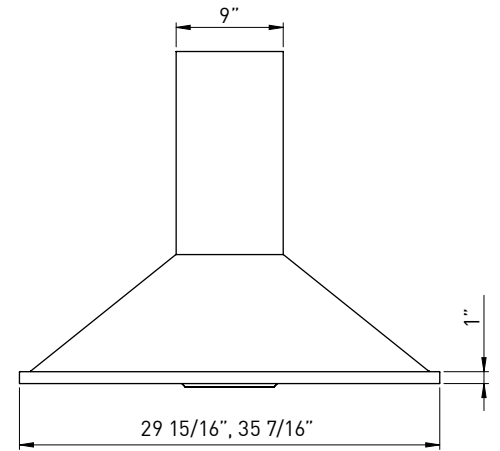

SAVONA wall

Savona's semi-circular surfaces accentuate this range hood's European design with delicate reflections of light and shadows. Underneath the 11" tall body, Savona features a robust 685-CFM fan that operates at an ultra quiet 1 sone on normal working speed. ICON Touch™ controls with 5 speeds and our exclusive ACT™ technology make this hood a standout choice. Also available in powder-coated black and white.

SIZE	
ZSA-E30CB / ZSA-E30CS / ZSA-E30CW	30"
ZSA-M90CB / ZSA-M90CS / ZSA-M90CW	36"
PERFORMANCE	
INTERNAL, MIN.-MAX. BLOWER CFM	200 - 685
INTERNAL, MIN.-MAX. SONES	1 - 6
COLOR	
ZSA-E30CB / ZSA-M90CB	Black
ZSA-E30CS / ZSA-M90CS	Stainless Steel
ZSA-E30CW / ZSA-M90CW	White
FEATURES	
ACT™	Yes
CONTROLS	ICON Touch™
SPEED LEVELS	5*
5 MINUTE AUTO DELAY-OFF	Yes
LIGHTING	Halogen, 50W x 2
DUAL LEVEL LIGHTING	Yes
FILTERS	Aluminum Mesh x 2
RECIRCULATING OPTION	Yes
DUCT COVER EXTENSION OPTION	Yes, Up to 12' Ceiling
DUCT SPECIFICATIONS	
VERTICAL - INTERNAL	6" Round
HORIZONTAL - INTERNAL	NA
AC POWER	
	120V, 60Hz at Max. 5A
OPTIONAL ACCESSORIES	
RECIRCULATING KIT	ZRC-00SV
DUCT COVER EXTENSION	Z1C-01SAB
ZSA-E30CB / ZSA-M90CB	Z1C-01SA
ZSA-E30CS / ZSA-M90CS	Z1C-01SAW
ZSA-E30CW / ZSA-M90CW	
UNIVERSAL MAKE-UP AIR KIT	MUA008A
MOUNTING HEIGHT*	
	26" - 34"
WARRANTY	
	3 Years Parts, 1 Year Labor

Specifications subject to change, check zephyronline.com for up-to-date information.

FRONT

SIDE

TOP

		CEILING HEIGHT	8'	8.5'	9'	9.5'	10'	10.5'	11'	12'
STANDARD DUCT COVER	Ducted Mounting Height*	26"-32"	26"-34"	27"-34"	33"-34"	NA	NA	NA	NA	NA
	Recirc. Mounting Height*	26"-28"	26"-34"	27"-34"	33"-34"	NA	NA	NA	NA	NA
EXTENSION DUCT COVER	Ducted Mounting Height*	NA	NA	26"-26.5"	26"-32.5"	26"-34"	26"-34"	26"-34"	26"-34"	28"-34"
	Recirc. Mounting Height*	NA	NA	NA	26" - 28"	26"-34"	26"-34"	26"-34"	26"-34"	28"-34"