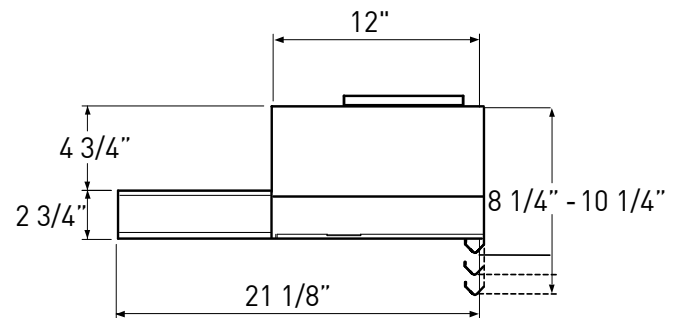

utensil bar to keep all of your larger cooking utensils right where you want them—above the cooking surface. New control configuration and 12" depth ensure simple operation and a true fit with popular cabinet styles.

TOP

Adjustable Utensil Bar Heights

SIDE

CL

BACK

MODEL	ZTA-E30AS	ZTA-E36AS	ZTA-E30AS290
Stainless Steel			
<b>Size</b>	30"	36"	30"
<b>Blower CFM (Min. - Max.)</b>	210 - 400	210 - 400	120 - 290
<b>Sones (Min. - Max.)</b>	2 - 5	2 - 5	1.1 - 3.2
<b>FEATURES</b>			
<b>Controls</b>	Mechanical Slide	Mechanical Slide	Mechanical Slide
<b>Speed Levels</b>	3	3	3
<b>Auto Delay-Off</b>	No	No	No
<b>Lighting</b>	Halogen, 50W x2	Halogen, 50W x2	Halogen, 50W x2
<b>Dual-Level Lighting</b>	Yes	Yes	Yes
<b>Filters</b>	Aluminum Mesh x2	Aluminum Mesh x2	Aluminum Mesh x2
<b>Recirculating Option</b>	Yes	Yes	Yes
<b>Adjustable Utensil Rail</b>	Yes, Up to 3"	Yes, Up to 3"	Yes, Up to 3"
<b>DUCT SPECIFICATIONS</b>			
<b>Vertical Internal Blower</b>	7" Round or 3-1/4" x 10"	7" Round or 3-1/4" x 10"	7" Round or 3-1/4" x 10"
<b>Horizontal Internal Blower</b>	3-1/4" x 10"	3-1/4" x 10"	3-1/4" x 10"
<b>AC POWER</b>	120V, 60Hz at Max. 1.7A	120V, 60Hz at Max. 1.7A	120V, 60Hz at Max. 1.55A
<b>OPTIONAL ACCESSORIES</b>			
<b>Recirculating Kit</b>	ZRC-0200	ZRC-0200	ZRC-0200
<b>Bloom™ GU10 LED</b>	ZOB0040	ZOB0040	ZOB0040
<b>Make-Up Air Kit</b>	MUA006A	MUA006A	NA
<b>MOUNTING HEIGHT RANGE*</b>	24" - 32"	24" - 32"	24" - 32"
<b>WARRANTY</b>	3 years parts, 1 year labor	3 years parts, 1 year labor	3 years parts, 1 year labor

\*Mounting height refers to distance between top of a 36" tall cooking surface and bottom of hood.