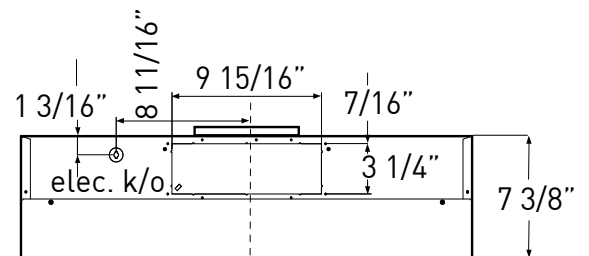

utensil bar to keep all of your larger cooking utensils right where you want them—above the cooking surface. New control configuration and 12" depth ensure simple operation and a true fit with popular cabinet styles.

TOP

Adjustable Utensil Bar Heights

SIDE

CL

BACK

MODEL	ZTA-E30AS	ZTA-E36AS	ZTA-E30AS290
Stainless Steel			
<b>Size</b>	30"	36"	30"
<b>Blower CFM (Min. - Max.)</b>	210 - 400	210 - 400	120 - 290
<b>Sones (Min. - Max.)</b>	2 - 5	2 - 5	1.1 - 3.2
<b>FEATURES</b>			
<b>Controls</b>	Mechanical Slide	Mechanical Slide	Mechanical Slide
<b>Speed Levels</b>	3	3	3
<b>Auto Delay-Off</b>	No	No	No
<b>Lighting</b>	Halogen, 50W x2	Halogen, 50W x2	Halogen, 50W x2
<b>Dual-Level Lighting</b>	Yes	Yes	Yes
<b>Filters</b>	Aluminum Mesh x2	Aluminum Mesh x2	Aluminum Mesh x2
<b>Recirculating Option</b>	Yes	Yes	Yes
<b>Adjustable Utensil Rail</b>	Yes, Up to 3"	Yes, Up to 3"	Yes, Up to 3"
<b>DUCT SPECIFICATIONS</b>			
<b>Vertical Internal Blower</b>	7" Round or 3-1/4" x 10"	7" Round or 3-1/4" x 10"	7" Round or 3-1/4" x 10"
<b>Horizontal Internal Blower</b>	3-1/4" x 10"	3-1/4" x 10"	3-1/4" x 10"
<b>AC POWER</b>	120V, 60Hz at Max. 1.7A	120V, 60Hz at Max. 1.7A	120V, 60Hz at Max. 1.55A
<b>OPTIONAL ACCESSORIES</b>			
<b>Recirculating Kit</b>	ZRC-0200	ZRC-0200	ZRC-0200
<b>Bloom™ GU10 LED</b>	ZOB0040	ZOB0040	ZOB0040
<b>Make-Up Air Kit</b>	MUA006A	MUA006A	NA
<b>MOUNTING HEIGHT RANGE*</b>	24" - 32"	24" - 32"	24" - 32"
<b>WARRANTY</b>	3 years parts, 1 year labor	3 years parts, 1 year labor	3 years parts, 1 year labor

\*Mounting height refers to distance between top of a 36" tall cooking surface and bottom of hood.