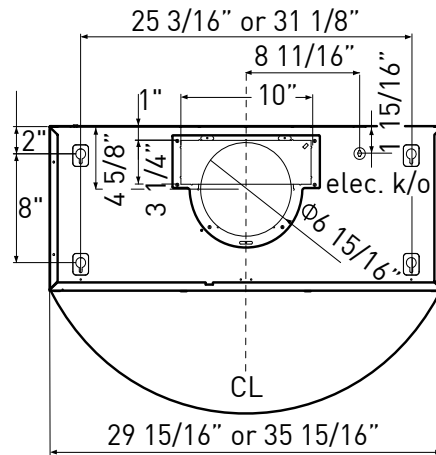

utensil bar to keep all of your larger cooking utensils right where you want them—above the cooking surface. New control configuration and 12" depth ensure simple operation and a true fit with popular cabinet styles.

TOP

Adjustable Utensil Bar Heights

SIDE

CL

BACK

MODEL	ZTA-E30AS	ZTA-E36AS	ZTA-E30AS290
Stainless Steel			
<b>Size</b>	30"	36"	30"
<b>Blower CFM (Min. - Max.)</b>	210 - 400	210 - 400	120 - 290
<b>Sones (Min. - Max.)</b>	2 - 5	2 - 5	1.1 - 3.2
<b>FEATURES</b>			
<b>Controls</b>	Mechanical Slide	Mechanical Slide	Mechanical Slide
<b>Speed Levels</b>	3	3	3
<b>Auto Delay-Off</b>	No	No	No
<b>Lighting</b>	Halogen, 50W x2	Halogen, 50W x2	Halogen, 50W x2
<b>Dual-Level Lighting</b>	Yes	Yes	Yes
<b>Filters</b>	Aluminum Mesh x2	Aluminum Mesh x2	Aluminum Mesh x2
<b>Recirculating Option</b>	Yes	Yes	Yes
<b>Adjustable Utensil Rail</b>	Yes, Up to 3"	Yes, Up to 3"	Yes, Up to 3"
<b>DUCT SPECIFICATIONS</b>			
<b>Vertical Internal Blower</b>	7" Round or 3-1/4" x 10"	7" Round or 3-1/4" x 10"	7" Round or 3-1/4" x 10"
<b>Horizontal Internal Blower</b>	3-1/4" x 10"	3-1/4" x 10"	3-1/4" x 10"
<b>AC POWER</b>	120V, 60Hz at Max. 1.7A	120V, 60Hz at Max. 1.7A	120V, 60Hz at Max. 1.55A
<b>OPTIONAL ACCESSORIES</b>			
<b>Recirculating Kit</b>	ZRC-0200	ZRC-0200	ZRC-0200
<b>Bloom™ GU10 LED</b>	ZOB0040	ZOB0040	ZOB0040
<b>Make-Up Air Kit</b>	MUA006A	MUA006A	NA
<b>MOUNTING HEIGHT RANGE*</b>	24" - 32"	24" - 32"	24" - 32"
<b>WARRANTY</b>	3 years parts, 1 year labor	3 years parts, 1 year labor	3 years parts, 1 year labor

\*Mounting height refers to distance between top of a 36" tall cooking surface and bottom of hood.