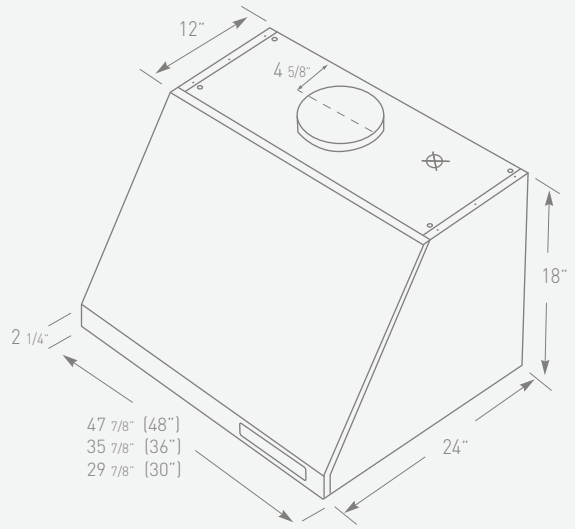

## TEMPEST II

With all the beauty and almost twice the brawn of the Tempest I, this hood has everything the demanding chef could ask for. A robust 1100-cfm blower. Intelligent functionality. Dishwasher-safe baffle filters. And optional heatlamps that are sure to inspire hood envy among your friends.

## TEMPEST II

WALL

MODEL	AK7500S	AK7536S	AK7548S
<b>SIZE</b>	30"	36"	48"
<b>NET WIDTH</b>	29-7/8"	35-7/8"	47-7/8"
<b>PERFORMANCE</b>			
Internal Blower	1100 CFM	1100 CFM	1100 CFM
Internal Blower Sones	7	7	7
<b>COLOR</b>			
Stainless Steel	SS	SS	SS
<b>FEATURES</b>			
Controls	Touch-Free Intelli-Sensor	Touch-Free Intelli-Sensor	Touch-Free Intelli-Sensor
Speed Levels	6	6	6
Auto Delay Off	Yes	Yes	Yes
Auto Self Sensing Operation	Yes	Yes	Yes
Lighting	Halogen, 35W x 2	Halogen, 35W x 2	Halogen, 35W x 3
Dual Level Lighting	Yes	Yes	Yes
Filters	Baffle x 2	Baffle x 3	Baffle x 4
Recirculating	No	No	No
Duct Cover Extension	NA	NA	NA
<b>DUCT SPECIFICATIONS</b>			
Internal Blower - Vertical	8"	8"	8"
Internal Blower - Horizontal	NA	NA	NA
<b>AC INPUT</b>	120V - 60Hz	120V - 60Hz	120V - 60Hz
<b>AC POWER</b>			
With Heat Lamps	Max. 270W at 2.3 Amps Max. 770W at 6.5 Amps	Max. 270W at 2.3 Amps Max. 770W at 6.5 Amps	Max. 305W at 2.55 Amps Max. 805W at 6.55 Amps
<b>OPTIONAL ACCESSORIES</b>			
Back Splash w/ Warming Racks	AK0710	AK0716	AK0718
Duct Cover (12")	AK0720	AK0726	AK0728
Heat Lamps	AK0700	AK0706	AK0708

Mounting Height Min. height 24" from cooking surface. Hood mounted 60" from floor.

Max. height 32" from cooking surface. Hood mounted 68" from floor.