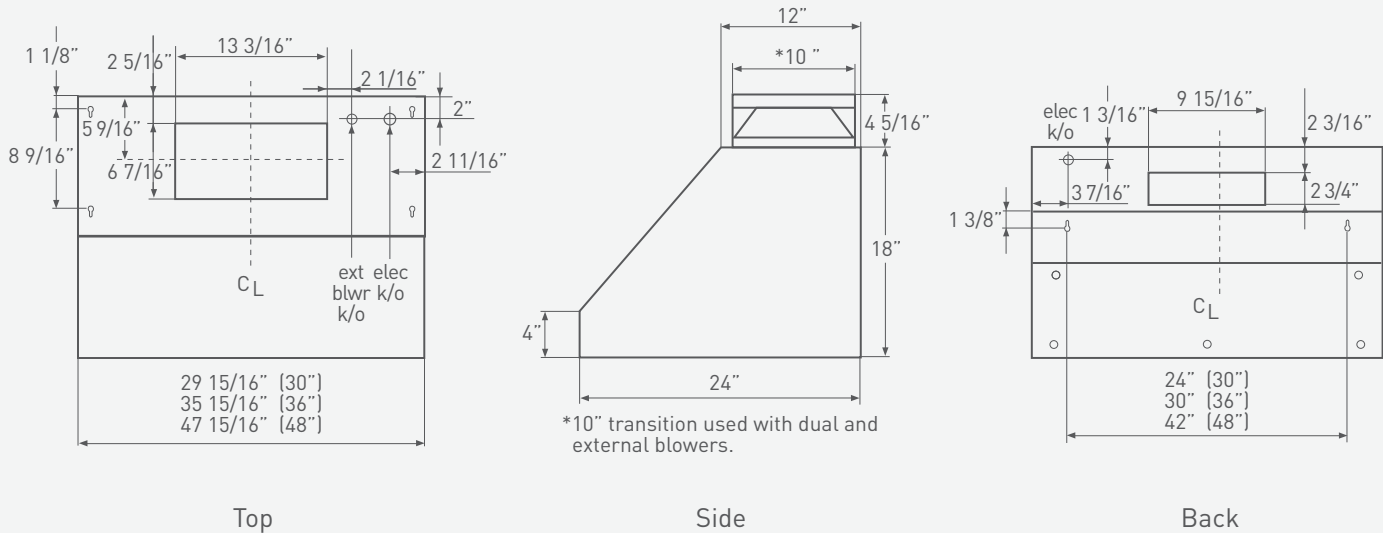

ESSENTIALS

TEMPEST II

WALL

MODEL	AK7500ASX	AK7536ASX	AK7548ASX
SIZE	30"	36"	48"
NET WIDTH	29 15/16"	35 15/16"	47 15/16"
PERFORMANCE*			
Single Internal Blower - CBI-290B	200 - 290 CFM, 1.4 - 3.2 Sones	200 - 290 CFM, 1.4 - 3.2 Sones	200 - 290 CFM, 1.4 - 3.2 Sones
Single Internal Blower - CBI-600B	240 - 600 CFM, 1.8 - 6 Sones	240 - 600 CFM, 1.8 - 6 Sones	240 - 600 CFM, 1.8 - 6 Sones
Dual Internal Blower - PBI-1100A	500 - 1100 CFM, 3.5 - 8 Sones	500 - 1100 CFM, 3.5 - 8 Sones	500 - 1100 CFM, 3.5 - 8 Sones
In-Line Blower - PBN-1000A	500 - 1000 CFM, Sones NA	500 - 1000 CFM, Sones NA	500 - 1000 CFM, Sones NA
External Blower - CBE-1000	500 - 1000 CFM, Sones NA	500 - 1000 CFM, Sones NA	500 - 1000 CFM, Sones NA
COLOR			
Stainless Steel	SS	SS	SS
FEATURES			
Controls	Electronic Touch	Electronic Touch	Electronic Touch
Speed Levels	3	3	3
Auto Delay-Off	Yes	Yes	Yes
Lighting	Halogen, 35W x 2	Halogen, 35W x 2	Halogen, 35W x 3
Dual-Level Lighting	Yes	Yes	Yes
Filters	Baffle x 2	Baffle x 3	Baffle x 4
Recirculating	No	No	No
Duct Cover Extension	NA	NA	NA
DUCT SPECIFICATIONS			
Vertical - Single / Dual	6" / 10"	6" / 10"	6" / 10"
In-Line / External	10" / 10"	10" / 10"	10" / 10"
Horizontal**	3 1/4" x 10"	3 1/4" x 10"	3 1/4" x 10"
AC INPUT	120V - 60Hz	120V - 60Hz	120V - 60Hz
AC POWER***			
Hood Only	Max. 70W, 0.58 Amps	Max. 70W, 0.58 Amps	Max. 105W, 0.87 Amps
w/ Heat Lamps	Add 500W, 4.2 Amps	Add 500W, 4.2 Amps	Add 500W, 4.2 Amps
OPTIONAL ACCESSORIES			
Back Splash w/ Warming Racks	AK0710	AK0716	AK0718
Duct Cover (12")	AK0720	AK0726	AK0728
Heat Lamps	AK0700BS	AK0706BS	AK0708BS

Mounting Heights Min. height 26" from cooking surface.
Hood mounted 62" from floor.

Max. height 36" from cooking surface.
Hood mounted 72" from floor.

* Requires purchase of Zephyr blower, sold separately. ** Horizontal ducting is compatible with CBI-290B and CBI-600B blowers only. *** AC power listed above is for hood with lights only. For full blower specs, see www.zephyronline.com.