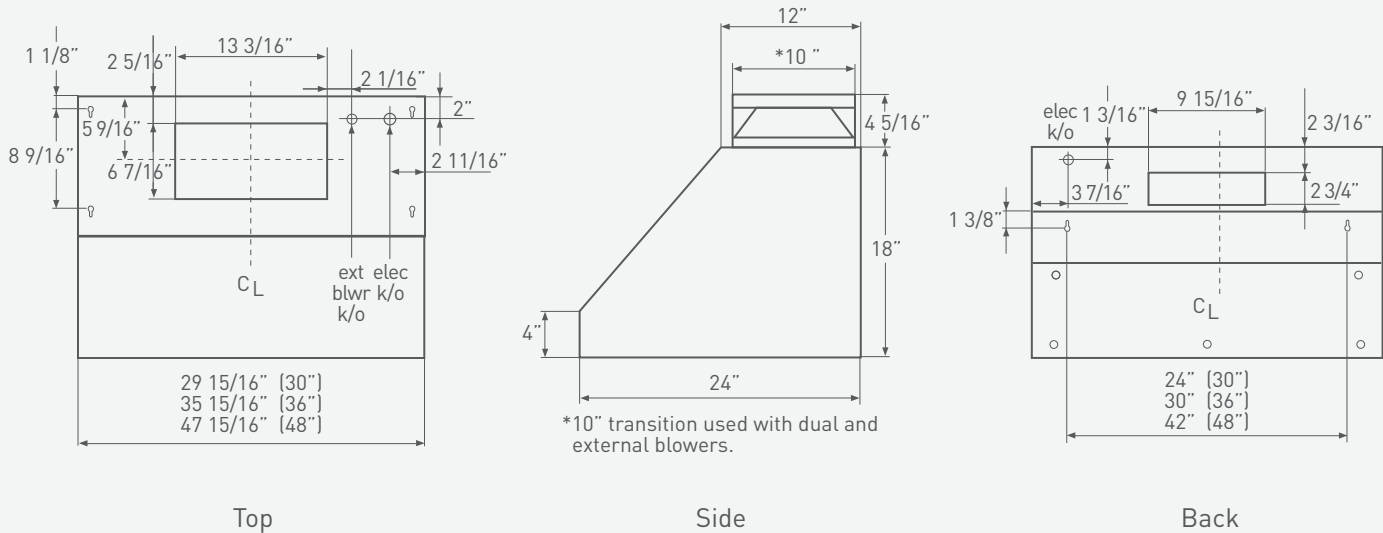

ESSENTIALS

WALL

TEMPEST II

MODEL	AK7500ASX	AK7536ASX	AK7548ASX
SIZE	30"	36"	48"
NET WIDTH	29 15/16"	35 15/16"	47 15/16"
PERFORMANCE*			
Single Internal Blower - CBI-290B	200 - 290 CFM, 1.4 - 3.2 Sones	200 - 290 CFM, 1.4 - 3.2 Sones	200 - 290 CFM, 1.4 - 3.2 Sones
Single Internal Blower - CBI-600B	240 - 600 CFM, 1.8 - 6 Sones	240 - 600 CFM, 1.8 - 6 Sones	240 - 600 CFM, 1.8 - 6 Sones
Dual Internal Blower - PBI-1100A	500 - 1100 CFM, 3.5 - 8 Sones	500 - 1100 CFM, 3.5 - 8 Sones	500 - 1100 CFM, 3.5 - 8 Sones
In-Line Blower - PBN-1000A	500 - 1000 CFM, Sones NA	500 - 1000 CFM, Sones NA	500 - 1000 CFM, Sones NA
External Blower - CBE-1000	500 - 1000 CFM, Sones NA	500 - 1000 CFM, Sones NA	500 - 1000 CFM, Sones NA
COLOR			
Stainless Steel	SS	SS	SS
FEATURES			
Controls	Electronic Touch	Electronic Touch	Electronic Touch
Speed Levels	3	3	3
Auto Delay-Off	Yes	Yes	Yes
Lighting	Halogen, 35W x 2	Halogen, 35W x 2	Halogen, 35W x 3
Dual-Level Lighting	Yes	Yes	Yes
Filters	Baffle x 2	Baffle x 3	Baffle x 4
Recirculating	No	No	No
Duct Cover Extension	NA	NA	NA
DUCT SPECIFICATIONS			
Vertical - Single / Dual	6" / 10"	6" / 10"	6" / 10"
In-Line / External	10" / 10"	10" / 10"	10" / 10"
Horizontal**	3 1/4" x 10"	3 1/4" x 10"	3 1/4" x 10"
AC INPUT	120V - 60Hz	120V - 60Hz	120V - 60Hz
AC POWER***			
Hood Only	Max. 70W, 0.58 Amps	Max. 70W, 0.58 Amps	Max. 105W, 0.87 Amps
w/ Heat Lamps	Add 500W, 4.2 Amps	Add 500W, 4.2 Amps	Add 500W, 4.2 Amps
OPTIONAL ACCESSORIES			
Back Splash w/ Warming Racks	AK0710	AK0716	AK0718
Duct Cover (12")	AK0720	AK0726	AK0728
Heat Lamps	AK0700BS	AK0706BS	AK0708BS

Mounting Heights Min. height 26" from cooking surface.
Hood mounted 62" from floor.

Mounting Heights Max. height 36" from cooking surface.
Hood mounted 72" from floor.

* Requires purchase of Zephyr blower, sold separately. ** Horizontal ducting is compatible with CBI-290B and CBI-600B blowers only. *** AC power listed above is for hood with lights only. For full blower specs, see www.zephyronline.com.