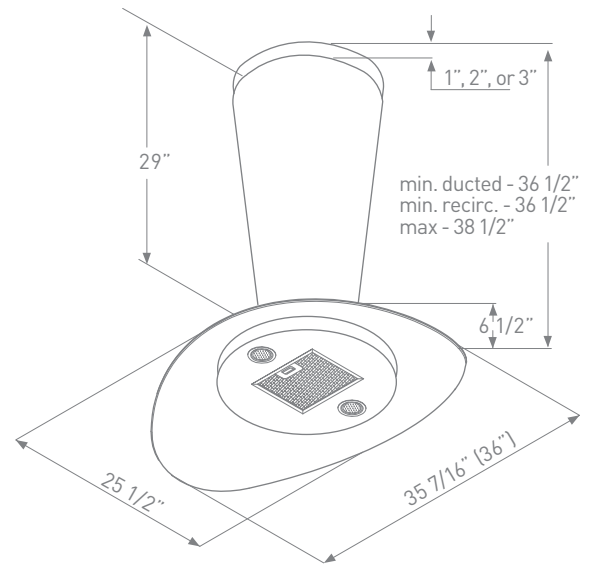

- Sculpted glass lends a free-form look to today's contemporary kitchen
- Touch-sensitive controls and infrared remote adjust the lights and six-speed internal blower

MODEL	SIZE	INTERNAL BLOWER		IN-LINE/EXTERNAL	
		<i>Min.-Max. CFM</i>	<i>Min.-Max. Sones</i>	<i>Min.-Max. CFM</i>	<i>Min.-Max. Sones</i>
ZTR-M90S	36"	250 - 715	1.9 - 6	NA	NA

**TORINO ISLAND | EUROPA CLASSICS**

<b>SIZE</b>	36"
<b>PERFORMANCE</b>	
INTERNAL, MIN.-MAX. BLOWER CFM	250 - 715
INTERNAL, MIN.-MAX. SONES	1.9 - 6
<b>COLOR</b>	
STAINLESS STEEL	SS
<b>FEATURES</b>	
CONTROLS	Electronic Touch
SPEED LEVELS	6
AUTO DELAY-OFF	Yes
LIGHTING	Halogen, 20W x 2
DUAL LEVEL LIGHTING	Yes
FILTERS	Aluminum Mesh
RECIRCULATING OPTION	No
EXTENSION DUCT COVER OPTION	NA
<b>DUCT SPECIFICATIONS</b>	
VERTICAL - INTERNAL	6"
HORIZONTAL - INTERNAL	NA
<b>AC INPUT</b>	120V - 60Hz
<b>AC POWER</b>	Max. 375W at 3.1A
<b>MOUNTING HEIGHT*</b>	28" - 36"

\*Mounting height refers to distance between top of cooking surface and bottom of hood.