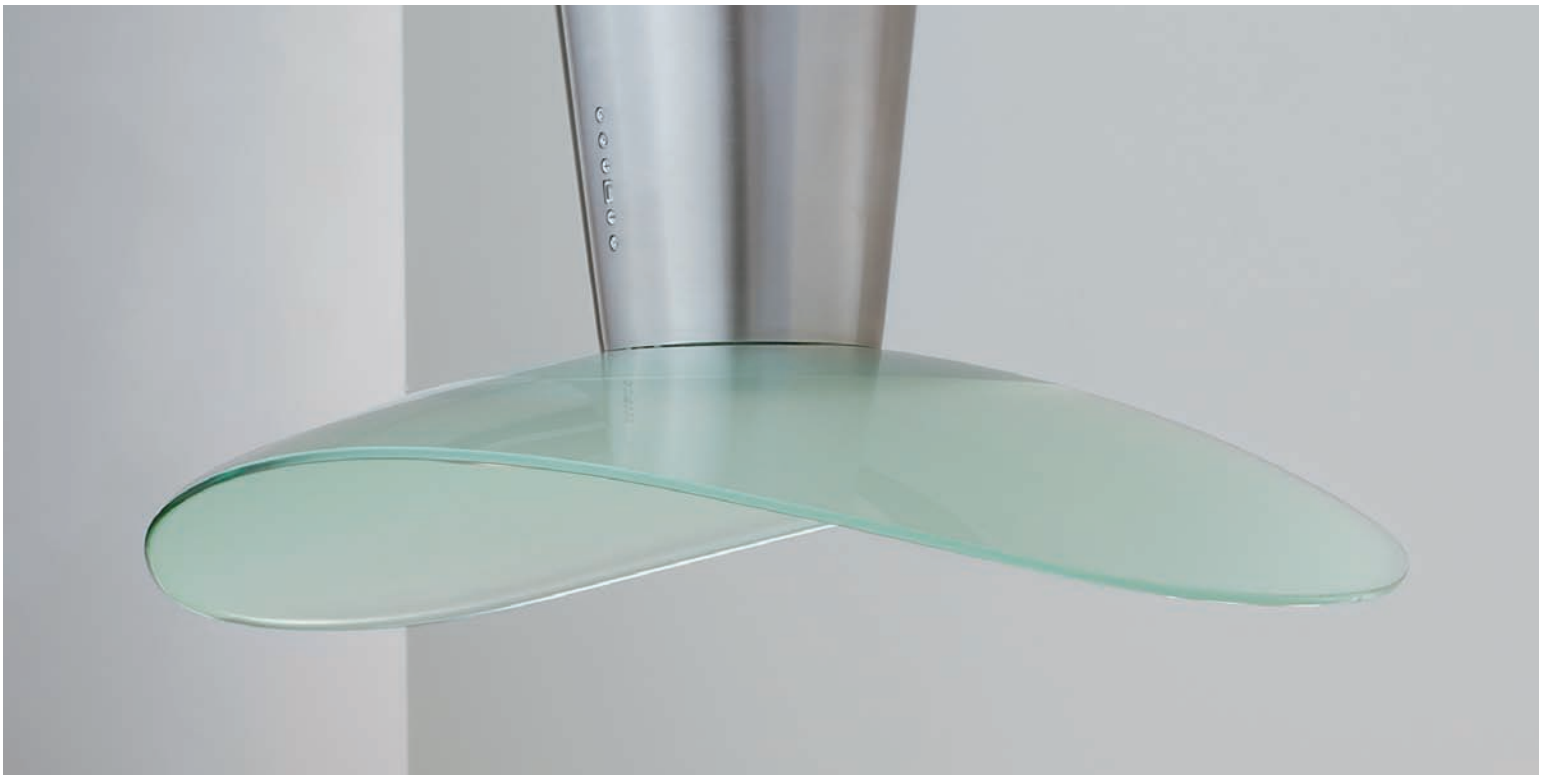

# TORINO island

Torino's sculpted glass island canopy takes its shape from the simple elegance of the martini glass and was originally inspired by Italy's post-war fascination with American pop culture. The frosted green canopy and conical chimney are sure to turn a few heads, as will the electronic touch controls and an infrared remote that put you in charge of lighting and the six-speed internal blower from a distance.

- Sculpted glass lends a free-form look to today's contemporary kitchen
- Touch-sensitive controls and infrared remote adjust the lights and six-speed internal blower

MODEL	SIZE	INTERNAL BLOWER		IN-LINE/EXTERNAL	
		<i>Min.-Max. CFM</i>	<i>Min.-Max. Sones</i>	<i>Min.-Max. CFM</i>	<i>Min.-Max. Sones</i>
ZTR-M90S	36"	250 - 715	1.9 - 6	NA	NA