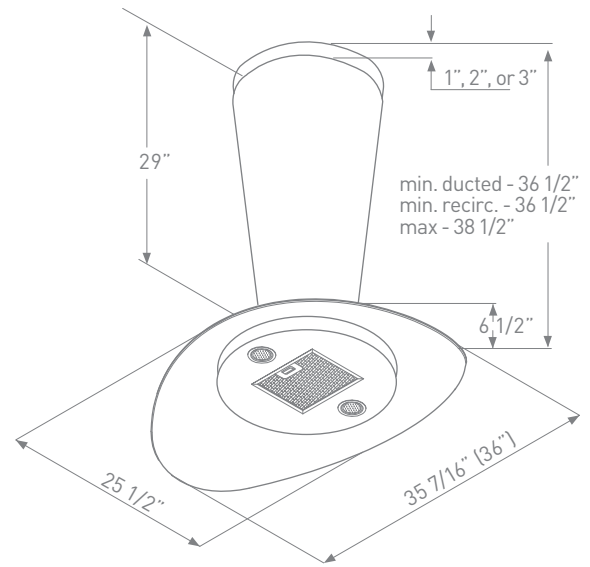

- Sculpted glass lends a free-form look to today's contemporary kitchen
- Touch-sensitive controls and infrared remote adjust the lights and six-speed internal blower

MODEL	SIZE	INTERNAL BLOWER		IN-LINE/EXTERNAL	
		<i>Min.-Max. CFM</i>	<i>Min.-Max. Sones</i>	<i>Min.-Max. CFM</i>	<i>Min.-Max. Sones</i>
ZTR-M90S	36"	250 - 715	1.9 - 6	NA	NA

**TORINO ISLAND | EUROPA CLASSICS**

<b>SIZE</b>	36"
<b>PERFORMANCE</b>	
INTERNAL, MIN.-MAX. BLOWER CFM	250 - 715
INTERNAL, MIN.-MAX. SONES	1.9 - 6
<b>COLOR</b>	
STAINLESS STEEL	SS
<b>FEATURES</b>	
CONTROLS	Electronic Touch
SPEED LEVELS	6
AUTO DELAY-OFF	Yes
LIGHTING	Halogen, 20W x 2
DUAL LEVEL LIGHTING	Yes
FILTERS	Aluminum Mesh
RECIRCULATING OPTION	No
EXTENSION DUCT COVER OPTION	NA
<b>DUCT SPECIFICATIONS</b>	
VERTICAL - INTERNAL	6"
HORIZONTAL - INTERNAL	NA
<b>AC INPUT</b>	120V - 60Hz
<b>AC POWER</b>	Max. 375W at 3.1A
<b>MOUNTING HEIGHT*</b>	28" - 36"

\*Mounting height refers to distance between top of cooking surface and bottom of hood.