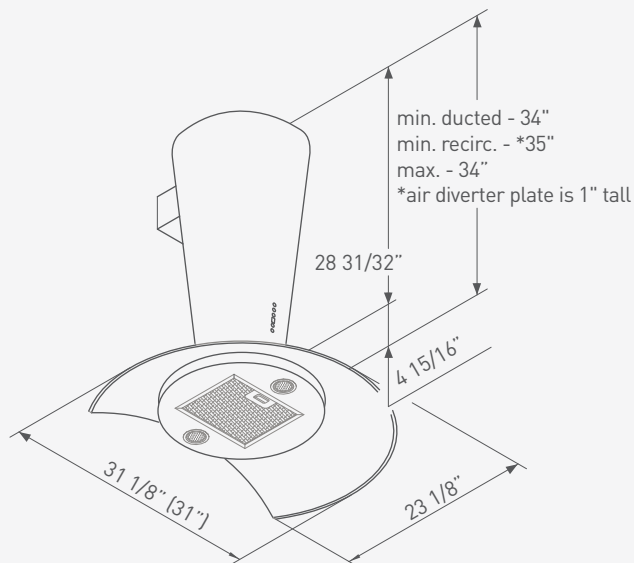

TORINO WALL

Inspired by Italy's post-war fascination with American pop icons, Torino's sculpted glass canopy takes its shape from the simple elegance of the Martini glass. The frosted green canopy and conical chimney are sure to turn a few heads, as will the electronic touch-controls that put you in charge of lighting and the 6-speed internal blower.

ESSENTIALS

TORINO

WALL

MODEL	ZTO-M79S
SIZE	31"
NET WIDTH	31 1/8"
PERFORMANCE	
Internal Blower	715 CFM
Internal Blower Sones	6
COLOR	
Stainless Steel	SS w/ Frosted Glass Canopy
FEATURES	
Controls	Electronic Touch
Speed Levels	6
Auto Delay-Off	Yes
Lighting	Halogen, 20W x 2
Dual-Level Lighting	Yes
Filters	Metal Mesh x 1
Recirculating	Yes
Duct Cover Extension	NA
DUCT SPECIFICATIONS	
Internal Blower - Vertical	6"
Internal Blower - Horizontal	NA
AC INPUT	120V - 60Hz
AC POWER	Max. 375W, 3.1 Amps
OPTIONAL ACCESSORIES	
Recirculating Kit	ZRC-0010

Mounting Heights (Ducted)	Min. ceiling height 8' 2". Hood mounted 28" above cooking surface; 64" from floor.	Max. ceiling height 8' 10". Hood mounted 36" above cooking surface; 72" from floor.
Mounting Heights (Recirculating)	Min. ceiling height 8' 3". Hood mounted 28" above cooking surface; 64" from floor.	Max. ceiling height 8' 11". Hood mounted 36" above cooking surface; 72" from floor.