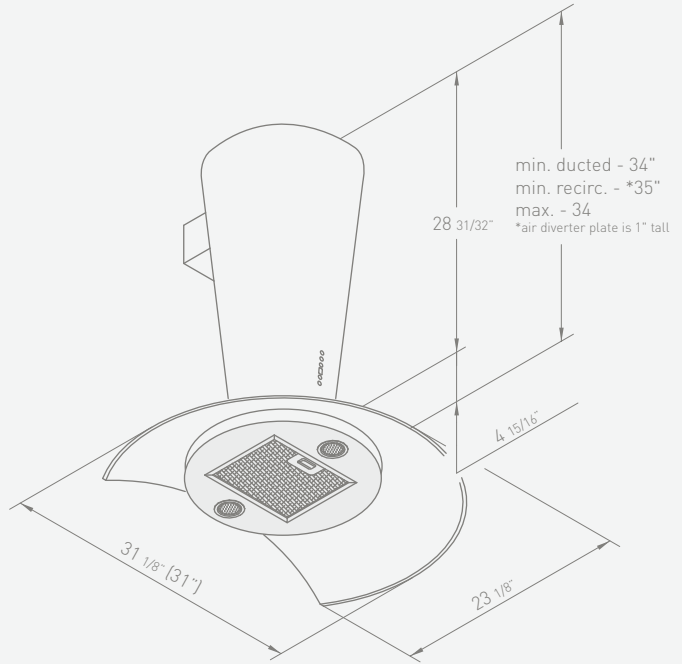

TORINO^{WALL}

Inspired by Italy's post-war fascination with American pop icons, Torino's striking glass canopy takes its shape from the simple elegance of the Martini glass. The sculpted glass canopy can match your kitchen's mood with your choice of green, blue, red or yellow. Torino is sure to turn a few heads.

ESSENTIALS

TORINO

WALL

MODEL	ZT0-M79S
SIZE	31"
NET WIDTH	31-1/8"
PERFORMANCE	
Internal Blower	715
Internal Blower Sones	6
COLOR	
Stainless Steel	SS w/ Frosted Glass Canopy
FEATURES	
Controls	Electronic Touch
Speed Levels	6
Delay Off	Yes
Lighting	Halogen, 20W x 2
Dual Level Lighting	Yes
Filters	Metal Mesh x 1
Recirculating	Yes
Duct Cover Extension	NA
DUCT SPECIFICATIONS	
Internal Blower - Vertical	6"
Internal Blower - Horizontal	NA
AC INPUT	120V - 60Hz
AC POWER	Max. 375W at 3.1 Amps
OPTIONAL ACCESSORIES	
Recirculating Kit	ZRC-0010
Blue Glass (Azzuro), Yellow Glass (Giallo)	ZTI-M79A, ZTI-M79G
Red Glass (Rosso), Green Glass (Verde)	ZTI-M79R, ZTI-M79V

Mounting Height (Ducted)	Min. ceiling height 8'2". Hood mounted 28" above cooking surface; 64" from floor.	Max. ceiling height 8' 10". Hood mounted 36" above cooking surface; 72" from floor.
Mounting Height (Recirculating)	Min. ceiling height 8'3". Hood mounted 28" above cooking surface; 64" from floor.	Max. ceiling height 8' 11". Hood mounted 36" above cooking surface; 72" from floor.