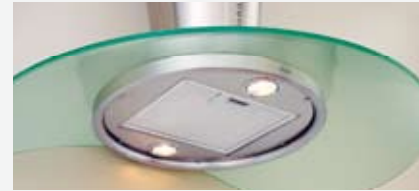

TORINO^{WALL}

Inspired by Italy's post-war fascination with American pop icons, Torino's striking glass canopy takes its shape from the simple elegance of the Martini glass. The sculpted glass canopy can match your kitchen's mood with your choice of green, blue, red or yellow. Torino is sure to turn a few heads.

ESSENTIALS

TORINO

WALL

MODEL	ZT0-M79S
SIZE	31"
NET WIDTH	31-1/8"
PERFORMANCE	
Internal Blower	715
Internal Blower Sones	6
COLOR	
Stainless Steel	SS w/ Frosted Glass Canopy
FEATURES	
Controls	Electronic Touch
Speed Levels	6
Delay Off	Yes
Lighting	Halogen, 20W x 2
Dual Level Lighting	Yes
Filters	Metal Mesh x 1
Recirculating	Yes
Duct Cover Extension	NA
DUCT SPECIFICATIONS	
Internal Blower - Vertical	6"
Internal Blower - Horizontal	NA
AC INPUT	120V - 60Hz
AC POWER	Max. 375W at 3.1 Amps
OPTIONAL ACCESSORIES	
Recirculating Kit	ZRC-0010
Blue Glass (Azzuro), Yellow Glass (Giallo)	ZTI-M79A, ZTI-M79G
Red Glass (Rosso), Green Glass (Verde)	ZTI-M79R, ZTI-M79V