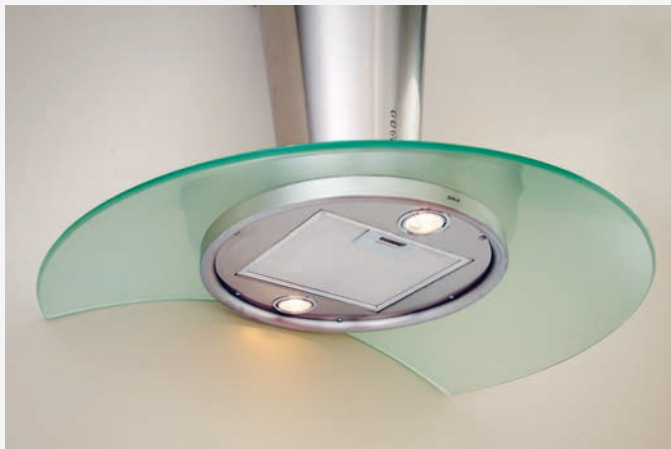

TORINO WALL

Inspired by Italy's post-war fascination with American pop icons, Torino's sculpted glass canopy takes its shape from the simple elegance of the Martini glass. The frosted green canopy and conical chimney are sure to turn a few heads, as will the electronic touch-controls that put you in charge of lighting and the 6-speed internal blower.

ESSENTIALS

TORINO

WALL

MODEL	ZTO-M79S
SIZE	31"
NET WIDTH	31 1/8"
PERFORMANCE	
Internal Blower	715 CFM
Internal Blower Sones	6
COLOR	
Stainless Steel	SS w/ Frosted Glass Canopy
FEATURES	
Controls	Electronic Touch
Speed Levels	6
Auto Delay-Off	Yes
Lighting	Halogen, 20W x 2
Dual-Level Lighting	Yes
Filters	Metal Mesh x 1
Recirculating	Yes
Duct Cover Extension	NA
DUCT SPECIFICATIONS	
Internal Blower - Vertical	6"
Internal Blower - Horizontal	NA
AC INPUT	120V - 60Hz
AC POWER	Max. 375W, 3.1 Amps
OPTIONAL ACCESSORIES	
Recirculating Kit	ZRC-0010

Mounting Heights (Ducted)	Min. ceiling height 8' 2". Hood mounted 28" above cooking surface; 64" from floor.	Max. ceiling height 8' 10". Hood mounted 36" above cooking surface; 72" from floor.
Mounting Heights (Recirculating)	Min. ceiling height 8' 3". Hood mounted 28" above cooking surface; 64" from floor.	Max. ceiling height 8' 11". Hood mounted 36" above cooking surface; 72" from floor.