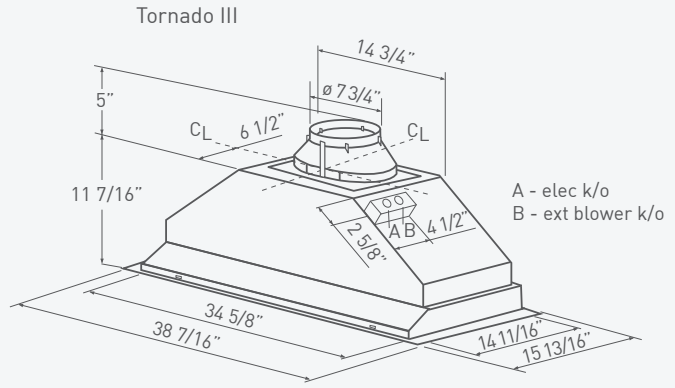

TORNADO II TORNADO III

These all-new systems take the typical power pack up a notch, with enough muscle and flexibility to meet the most demanding chef's requirements. Three-speed electronic controls and a stylish RF remote put you in command of up to 1000-cfm of raw power. Dual-level halogen lights and optional baffle filters enhance airflow and the professional look of your kitchen. Just choose the ventilation level that's right for you and easy-to-install, adjustable-depth liners for a snug fit in any kitchen.

Tornado II & III comes standard with our stylish RF Remote Control.

ESSENTIALS

Cabinet Bottom Cut-Out Size (W x D): AK8200AS: 26 1/16" x 14 3/4"; AK8300ASX: 34 11/16" x 14 3/4"

TORNADO II, TORNADO III

POWER PACK

MODEL	TORNADO II - AK8200AS	TORNADO III - AK8300ASX
SIZE	29"	38"
NET WIDTH	29 13/16"	38 7/16"
PERFORMANCE*		
Single Internal Blower - CBI-290B	NA	200 - 290 CFM, 1.4 - 3.2 Sones
Single Internal Blower - CBI-600B	NA	240 - 600 CFM, 1.8 - 6 Sones
Dual Internal Blower - PBI-1100A	500 - 1000 CFM, 3.5 - 8 Sones (Included)	500 - 1000 CFM, 3.5 - 8 Sones
In-Line Blower - PBN-1000A	NA	500 - 1000 CFM, Sones NA
External Blower - CBE-1000	NA	500 - 1000 CFM, Sones NA
COLOR		
Stainless Steel	SS	SS
FEATURES		
Controls	Electronic Touch	Electronic Touch
Speed Levels	3	3
Auto Delay-Off	Yes	Yes
Lighting	Halogen, 35W x 2	Halogen, 35W x 4
Dual-Level Lighting	Yes	Yes
Filters	Professional Baffle x 2	Professional Baffle x 3
Recirculating	No	No
RF Remote Control	Yes	Yes
CleanAir Function	Yes	Yes
DUCT SPECIFICATIONS		
Vertical - Single/Dual	NA / 8"	6" / 8"
n-Line/External	NA	10" to 8"***
Horizontal	NA	NA
AC INPUT	120V - 60Hz	120V - 60Hz
AC POWER***		
Hood Only	Max 710W, 5.95 Amps	Max 140W, 1.16 Amps
OPTIONAL ACCESSORIES		
36" SS Liner (20 1/8" - 23 1/2" Depth)	AK0806AS	NA
42" SS Liner (20 1/8" - 23 1/2" Depth)	AK0842AS	NA
48" SS Liner (20 1/8" - 23 1/2" Depth)	NA	AK0848AS
54" SS Liner (20 1/8" - 23 1/2" Depth)	NA	AK0854AS
60" SS Liner (20 1/8" - 23 1/2" Depth)	NA	AK0860AS