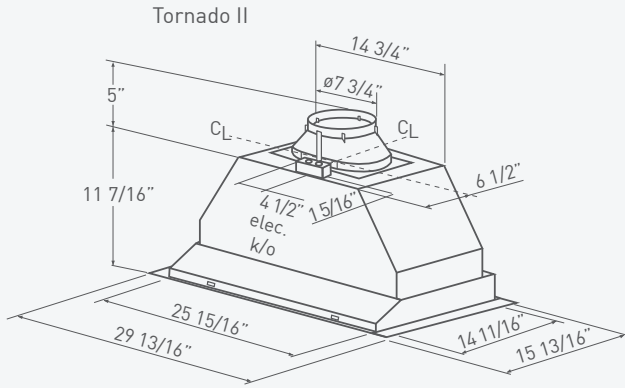

TORNADO II TORNADO III

These all-new systems take the typical power pack up a notch, with enough muscle and flexibility to meet the most demanding chef's requirements. Three-speed electronic controls and a stylish RF remote put you in command of up to 1000-cfm of raw power. Dual-level halogen lights and optional baffle filters enhance airflow and the professional look of your kitchen. Just choose the ventilation level that's right for you and easy-to-install, adjustable-depth liners for a snug fit in any kitchen.

Tornado II & III comes standard with our stylish RF Remote Control.

ESSENTIALS

Cabinet Bottom Cut-Out Size (W x D): AK8200AS: 26 1/16" x 14 3/4"; AK8300ASX: 34 11/16" x 14 3/4"

TORNADO II, TORNADO III

POWER PACK

MODEL	TORNADO II - AK8200AS	TORNADO III - AK8300ASX
SIZE	29"	38"
NET WIDTH	29 13/16"	38 7/16"
PERFORMANCE*		
Single Internal Blower - CBI-290B	NA	200 - 290 CFM, 1.4 - 3.2 Sones
Single Internal Blower - CBI-600B	NA	240 - 600 CFM, 1.8 - 6 Sones
Dual Internal Blower - PBI-1100A	500 - 1000 CFM, 3.5 - 8 Sones (Included)	500 - 1000 CFM, 3.5 - 8 Sones
In-Line Blower - PBN-1000A	NA	500 - 1000 CFM, Sones NA
External Blower - CBE-1000	NA	500 - 1000 CFM, Sones NA
COLOR		
Stainless Steel	SS	SS
FEATURES		
Controls	Electronic Touch	Electronic Touch
Speed Levels	3	3
Auto Delay-Off	Yes	Yes
Lighting	Halogen, 35W x 2	Halogen, 35W x 4
Dual-Level Lighting	Yes	Yes
Filters	Professional Baffle x 2	Professional Baffle x 3
Recirculating	No	No
RF Remote Control	Yes	Yes
CleanAir Function	Yes	Yes
DUCT SPECIFICATIONS		
Vertical - Single/Dual	NA / 8"	6" / 8"
n-Line/External	NA	10" to 8"***
Horizontal	NA	NA
AC INPUT	120V - 60Hz	120V - 60Hz
AC POWER***		
Hood Only	Max 710W, 5.95 Amps	Max 140W, 1.16 Amps
OPTIONAL ACCESSORIES		
36" SS Liner (20 1/8" - 23 1/2" Depth)	AK0806AS	NA
42" SS Liner (20 1/8" - 23 1/2" Depth)	AK0842AS	NA
48" SS Liner (20 1/8" - 23 1/2" Depth)	NA	AK0848AS
54" SS Liner (20 1/8" - 23 1/2" Depth)	NA	AK0854AS
60" SS Liner (20 1/8" - 23 1/2" Depth)	NA	AK0860AS