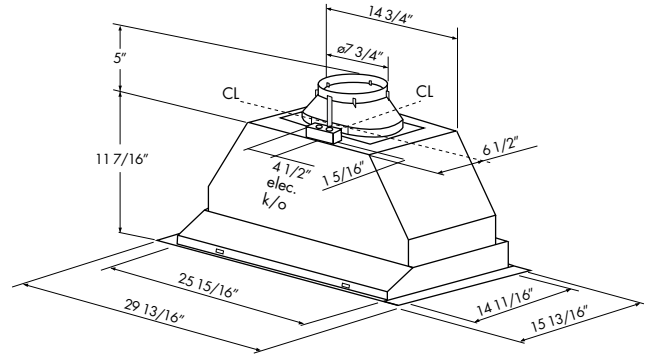

ZEPHYR

ZEPHYRONLINE.COM

Cabinet Bottom Cut-Out Size [W x D]: AK8200AS: 26 1/16" x 14 3/4"; AK8300ASX: 34 11/16" x 14 3/4"

Includes Wireless Remote Control

MODEL

Stainless Steel AK8200AS

Size

29" (29-13/16")

10 years parts, 1 year labor

*Mounting height refers to distance between top of a 36" tall cooking surface and bottom of hood.