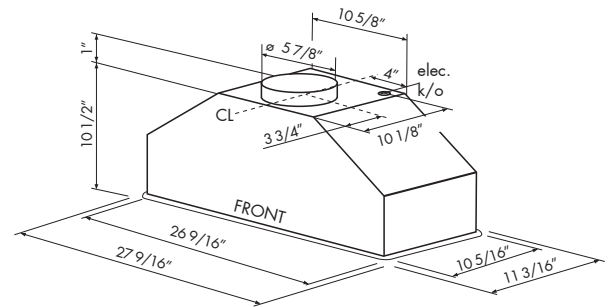

TWISTER ES power pack

The Twister ES, certified **ENERGY STAR**[®] power pack was designed with cost efficiency in mind for a solution that blends in anywhere. The 3-speed Twister ES hides the ventilation you need beneath your custom, built-in canopy. An optional stainless steel liner extends the hood and protects your cabinetry. 290-CFM, 3-speeds, ENERGY STAR approved. Includes energy-efficient, warm white fluorescent lighting.

MODEL	SIZE	INTERNAL BLOWER	
		<i>Min.-Max. CFM</i>	<i>Min.-Max. Sones</i>
AK8000AS-ES	27"	180 - 290	1.6 - 3.8

TWISTER ES | POWER

SIZE AK8000AS-ES	27"
PERFORMANCE	
INTERNAL, MIN.-MAX. BLOWER CFM	180 - 290
INTERNAL, MIN.-MAX. SONES	1.6 - 3.8
COLOR	
STAINLESS STEEL	SS
FEATURES	
ENERGY STAR CERTIFIED	Yes
CONTROLS	Mechanical Slide
SPEED LEVELS	3
LIGHTING	Fluorescent, 13W x 2
DUAL LEVEL LIGHTING	No
FILTERS	Aluminum Mesh x 1
RECIRCULATING OPTION	No
DUCT SPECIFICATIONS	
VERTICAL - INTERNAL	6" Round
HORIZONTAL - INTERNAL	NA
AC POWER	120V, 60Hz at Max. 1.2A
OPTIONAL ACCESSORIES	
30" LINER (17-1/2" - 20-1/2" DEPTH)	AK0800AS
36" LINER (17-1/2" - 20-1/2" DEPTH)	AK0836AS
MOUNTING HEIGHT*	26" - 34"
WARRANTY	3 Years Parts, 1 Year Labor

Specifications subject to change, check zephyronline.com for up-to-date information.

*Mounting height refers to distance between top of a 36" tall cooking surface and bottom of hood.

ZEPHYR