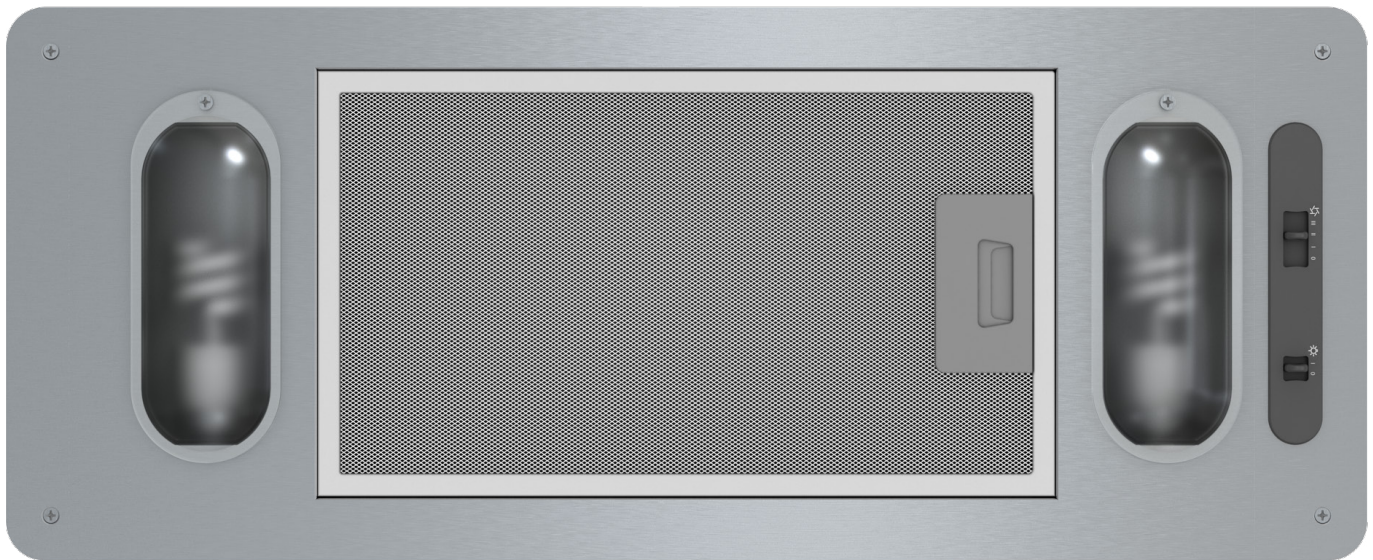

TWISTER ES power pack

The Twister ES, certified **ENERGY STAR**[®] power pack was designed with cost efficiency in mind for a solution that blends in anywhere. The 3-speed Twister ES hides the ventilation you need beneath your custom, built-in canopy. An optional stainless steel liner extends the hood and protects your cabinetry. 290-CFM, 3-speeds, ENERGY STAR approved. Includes energy-efficient, warm white fluorescent lighting.

MODEL	SIZE	INTERNAL BLOWER	
		<i>Min.-Max. CFM</i>	<i>Min.-Max. Sones</i>
AK8000AS-ES	27"	180 - 290	1.6 - 3.8

TWISTER ES | POWER

SIZE AK8000AS-ES	27"
PERFORMANCE	
INTERNAL, MIN.-MAX. BLOWER CFM	180 - 290
INTERNAL, MIN.-MAX. SONES	1.6 - 3.8
COLOR	
STAINLESS STEEL	SS
FEATURES	
ENERGY STAR CERTIFIED	Yes
CONTROLS	Mechanical Slide
SPEED LEVELS	3
LIGHTING	Fluorescent, 13W x 2
DUAL LEVEL LIGHTING	No
FILTERS	Aluminum Mesh x 1
RECIRCULATING OPTION	No
DUCT SPECIFICATIONS	
VERTICAL - INTERNAL	6" Round
HORIZONTAL - INTERNAL	NA
AC POWER	120V, 60Hz at Max. 1.2A
OPTIONAL ACCESSORIES	
30" LINER (17-1/2" - 20-1/2" DEPTH)	AK0800AS
36" LINER (17-1/2" - 20-1/2" DEPTH)	AK0836AS
MOUNTING HEIGHT*	26" - 34"
WARRANTY	3 Years Parts, 1 Year Labor

Specifications subject to change, check zephyronline.com for up-to-date information.

*Mounting height refers to distance between top of a 36" tall cooking surface and bottom of hood.

ZEPHYR