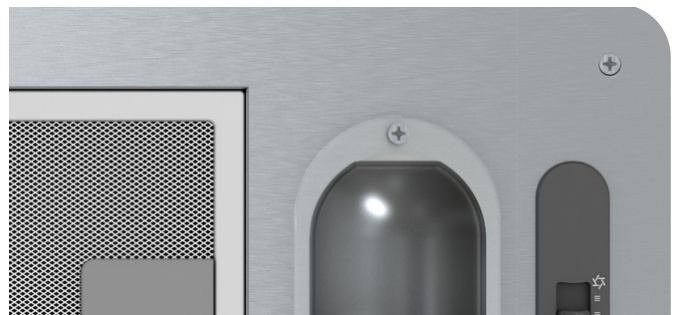

TWISTER ES power pack

The Twister ES, certified **ENERGY STAR**[®] power pack was designed with cost efficiency in mind for a solution that blends in anywhere. The 3-speed Twister ES hides the ventilation you need beneath your custom, built-in canopy. An optional stainless steel liner extends the hood and protects your cabinetry. 290-CFM, 3-speeds, ENERGY STAR approved. Includes energy-efficient, warm white fluorescent lighting.

MODEL	SIZE	INTERNAL BLOWER	
		<i>Min.-Max. CFM</i>	<i>Min.-Max. Sones</i>
AK8000AS-ES	27"	180 - 290	1.6 - 3.8

TWISTER ES | POWER

SIZE AK8000AS-ES	27"
PERFORMANCE	
INTERNAL, MIN.-MAX. BLOWER CFM	180 - 290
INTERNAL, MIN.-MAX. SONES	1.6 - 3.8
COLOR	
STAINLESS STEEL	SS
FEATURES	
ENERGY STAR CERTIFIED	Yes
CONTROLS	Mechanical Slide
SPEED LEVELS	3
LIGHTING	Fluorescent, 13W x 2
DUAL LEVEL LIGHTING	No
FILTERS	Aluminum Mesh x 1
RECIRCULATING OPTION	No
DUCT SPECIFICATIONS	
VERTICAL - INTERNAL	6" Round
HORIZONTAL - INTERNAL	NA
AC POWER	120V, 60Hz at Max. 1.2A
OPTIONAL ACCESSORIES	
30" LINER (17-1/2" - 20-1/2" DEPTH)	AK0800AS
36" LINER (17-1/2" - 20-1/2" DEPTH)	AK0836AS
MOUNTING HEIGHT*	26" - 34"
WARRANTY	3 Years Parts, 1 Year Labor

Specifications subject to change, check zephyronline.com for up-to-date information.

*Mounting height refers to distance between top of a 36" tall cooking surface and bottom of hood.

ZEPHYR