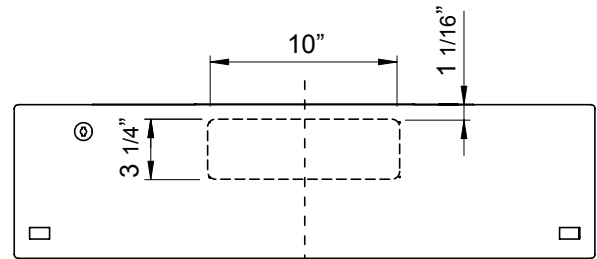

One of our founding models, now with an updated look, we crafted a smooth curvature then upped the volume with powerful, virtually noise-free 850-CFM blowers. A convenient self-cleaning system along with dimmable halogen

lights invite you and your guests to a warm respite from the everyday. Available in black, white and stainless steel. Now with Quiet Speed Setting (QSS) and ACT™ technology.

ACT™

Min. - Max. CFM	INTERNAL BLOWER STANDARD	INTERNAL BLOWER with ACT™ AIRFLOW CONTROL TECHNOLOGY™*		
		250 - 850	250 - 390	250 - 290
Min. - Max. Sones	0.9 - 5	0.9 - 2.5	0.9 - 1.5	

*AIRFLOW CONTROL TECHNOLOGY™ (ACT™) is an exclusive feature built into specific Zephyr hoods which can limit the maximum blower CFM to meet local code requirements.

C/L

Back