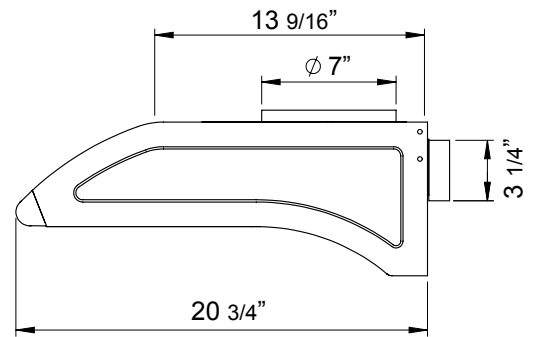

One of our founding models, now with an updated look, we crafted a smooth curvature then upped the volume with powerful, virtually noise-free 850-CFM blowers. A convenient self-cleaning system along with dimmable halogen

lights invite you and your guests to a warm respite from the everyday. Available in black, white and stainless steel. Now with Quiet Speed Setting (QSS) and ACT™ technology.

ACT™

Min. - Max. CFM	INTERNAL BLOWER STANDARD	INTERNAL BLOWER with ACT™ AIRFLOW CONTROL TECHNOLOGY™*		
		250 - 850	250 - 390	250 - 290
Min. - Max. Sones	0.9 - 5	0.9 - 2.5	0.9 - 1.5	

*AIRFLOW CONTROL TECHNOLOGY™ (ACT™) is an exclusive feature built into specific Zephyr hoods which can limit the maximum blower CFM to meet local code requirements.

Side

Back