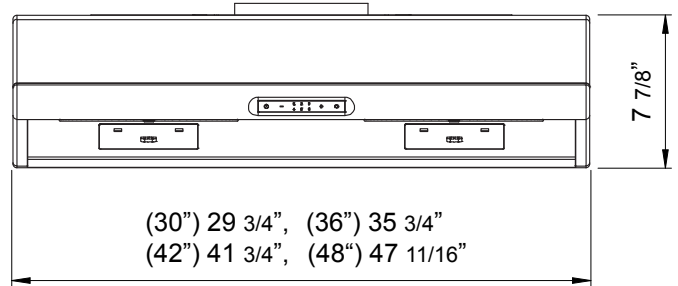

One of our founding models, now with an updated look, we crafted a smooth curvature then upped the volume with powerful, virtually noise-free 850-CFM blowers. A convenient self-cleaning system along with dimmable halogen

lights invite you and your guests to a warm respite from the everyday. Available in black, white and stainless steel. Now with Quiet Speed Setting (QSS) and ACT™ technology.

ACT™

Min. - Max. CFM	INTERNAL BLOWER STANDARD	INTERNAL BLOWER with ACT™ AIRFLOW CONTROL TECHNOLOGY™*		
		250 - 850	250 - 390	250 - 290
Min. - Max. Sones	0.9 - 5	0.9 - 2.5	0.9 - 1.5	

*AIRFLOW CONTROL TECHNOLOGY™ (ACT™) is an exclusive feature built into specific Zephyr hoods which can limit the maximum blower CFM to meet local code requirements.

Front