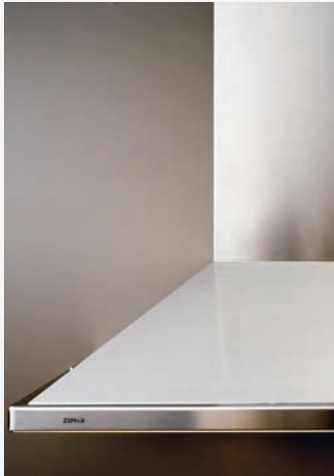

VENEZIA

With clean, classic lines ascending toward the sky, Venezia gives you every modern convenience, including 5-minute auto delay-off and electronic touch-controls for the 6-speed internal blower and a quartet of halogens. This popular range hood is available in all common dimensions to fit large and small spaces alike, along with an optional new recirculating kit for kitchens that require ductless venting.

ESSENTIALS

VENEZIA

WALL

MODEL	ZVE-E30AS	ZVE-E36AS	ZVE-E42AS
SIZE	30"	36"	42"
NET WIDTH	30"	36"	42"
PERFORMANCE			
Internal Blower	715 CFM	715 CFM	715 CFM
Internal Blower Sones	6	6	6
COLOR			
Stainless Steel	SS	SS	SS
FEATURES			
Controls	Electronic Touch	Electronic Touch	Electronic Touch
Speed Levels	6	6	6
Auto Delay-Off	Yes	Yes	Yes
Lighting	Halogen, 50W x 2	Halogen, 50W x 4	Halogen, 50W x 4
Dual-Level Lighting	Yes	Yes	Yes
Filters	Metal Mesh x 2	Metal Mesh x 3	Metal Mesh x 3
Recirculating	Yes	Yes	Yes
Duct Cover Extension	Yes, Up to 14' Ceiling	Yes, Up to 14' Ceiling	Yes, Up to 14' Ceiling
DUCT SPECIFICATIONS			
Internal Blower - Vertical	6"	6"	6"
Internal Blower - Horizontal	NA	NA	NA
AC INPUT	120V - 60Hz	120V - 60Hz	120V - 60Hz
AC POWER	Max. 450W, 4.0 Amps	Max. 550W, 4.6 Amps	Max. 550W, 4.6 Amps
OPTIONAL ACCESSORIES			
Recirculating Kit	ZRC-0050	ZRC-0051	ZRC-0051
Extension Kit (up to 14' ceiling)	Z1C-00VE	Z1C-00VE	Z1C-00VE
Stainless Steel Back Splash	Z0S-0013	Z0S-0016	Z0S-0012