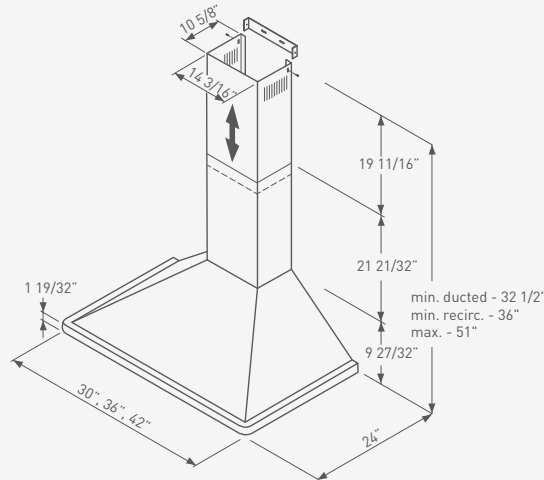

ESSENTIALS

VENEZIA

WALL

MODEL	ZVE-E30AS	ZVE-E36AS	ZVE-E42AS
SIZE	30"	36"	42"
NET WIDTH	30"	36"	42"
PERFORMANCE			
Internal Blower	715 CFM	715 CFM	715 CFM
Internal Blower Sones	6	6	6
COLOR			
Stainless Steel	SS	SS	SS
FEATURES			
Controls	Electronic Touch	Electronic Touch	Electronic Touch
Speed Levels	6	6	6
Auto Delay-Off	Yes	Yes	Yes
Lighting	Halogen, 50W x 2	Halogen, 50W x 4	Halogen, 50W x 4
Dual-Level Lighting	Yes	Yes	Yes
Filters	Metal Mesh x 2	Metal Mesh x 3	Metal Mesh x 3
Recirculating	Yes	Yes	Yes
Duct Cover Extension	Yes, Up to 14' Ceiling	Yes, Up to 14' Ceiling	Yes, Up to 14' Ceiling
DUCT SPECIFICATIONS			
Internal Blower - Vertical	6"	6"	6"
Internal Blower - Horizontal	NA	NA	NA
AC INPUT	120V - 60Hz	120V - 60Hz	120V - 60Hz
AC POWER	Max. 450W, 4.0 Amps	Max. 550W, 4.6 Amps	Max. 550W, 4.6 Amps
OPTIONAL ACCESSORIES			
Recirculating Kit	ZRC-0050	ZRC-0051	ZRC-0051
Extension Kit (up to 14' ceiling)	Z1C-00VE	Z1C-00VE	Z1C-00VE
Stainless Steel Back Splash	Z0S-0013	Z0S-0016	Z0S-0012

Mounting Heights (Ducted)	Min. ceiling height 8'. Hood mounted 28" above cooking surface; 64" from floor.	Max. ceiling height 10'3". Hood mounted 36" above cooking surface; 72" from floor.
Mounting Heights (Recirculating)	Min. ceiling height 8'4". Hood mounted 28" above cooking surface; 64" from floor.	Max. ceiling height 10'3". Hood mounted 36" above cooking surface; 72" from floor.