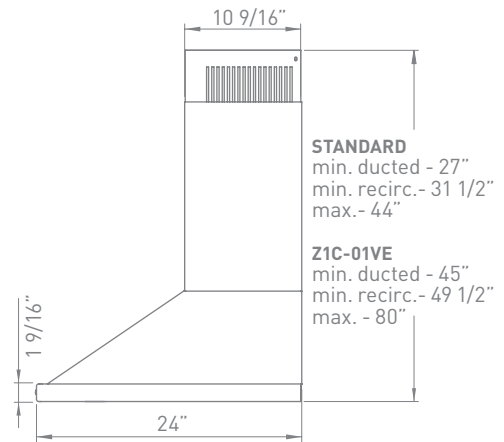

MODEL	SIZE	INTERNAL BLOWER		IN-LINE/EXTERNAL	
		Min.-Max. CFM	Min.-Max. Sones	Min.-Max. CFM	Min.-Max. Sones
ZVE-E30BS	30"	250 - 715	0.8 - 5.8	NA	NA
ZVE-E36BS	36"	250 - 715	0.8 - 5.8	NA	NA
ZVE-E42BS	42"	250 - 715	0.8 - 5.8	NA	NA

All Next Generation Europa range hoods are equipped with DCBL Suppression™ technology, including Bloom™ HD LED light bulbs. To learn more, visit us at zephyronline.com.

SIZE	
ZVE-E30BS	30"
ZVE-E36BS	36"
ZVE-E42BS	42"
PERFORMANCE	
INTERNAL, MIN.-MAX. BLOWER CFM	250 - 715
INTERNAL, MIN.-MAX. SONES	0.8 - 5.8
COLOR	
STAINLESS STEEL	SS
FEATURES	
CONTROLS	Electronic LCD
SPEED LEVELS	5 + Burst
AUTO DELAY-OFF	Yes
LIGHTING	
ZVE-E30BS	Bloom LED 3W x 3
ZVE-E36BS / ZVE-E42BS	Bloom LED 3W x 4
DUAL LEVEL LIGHTING	Yes
FILTERS	Aluminum Mesh
RECIRCULATING OPTION	Yes
EXTENSION DUCT COVER OPTION	Yes, Up to 12' Ceiling
DUCT SPECIFICATIONS	
VERTICAL - INTERNAL	8"
HORIZONTAL - INTERNAL	NA
AC INPUT	
	120V - 60Hz
AC POWER	
ZVE-E30BS	Max. 212W at 3.5A
ZVE-E36BS / ZVE-E42BS	Max. 215W at 3.5A
OPTIONAL ACCESSORIES	
RECIRCULATING KIT	
ZVE-E30BS	ZRC-00VE
ZVE-E36BS / ZVE-E42BS	ZRC-01VE
EXTENSION DUCT COVER	Z1C-01VE
MOUNTING HEIGHT*	
	26" - 34"

FRONT

SIDE

TOP

CEILING HEIGHT		8'	8.5'	9'	9.5'	10'	10.5'	11'	12'
STANDARD DUCT COVER	Ducted Mounting Height*	26"-33"	26"-34"	28"-34"	34"-34"	NA	NA	NA	NA
	Recirc. Mounting Height*	26"-28.5"	26"-34"	28"-34"	34"-34"	NA	NA	NA	NA
EXTENSION DUCT COVER	Ducted Mounting Height*	NA	NA	26"-27"	26"-33"	26"-34"	26"-34"	26"-34"	28"-34"
	Recirc. Mounting Height*	NA	NA	NA	26"-28.5"	26"-34"	26"-34"	26"-34"	28"-34"

*Mounting height refers to distance between top of a 36" tall cooking surface and bottom of hood.