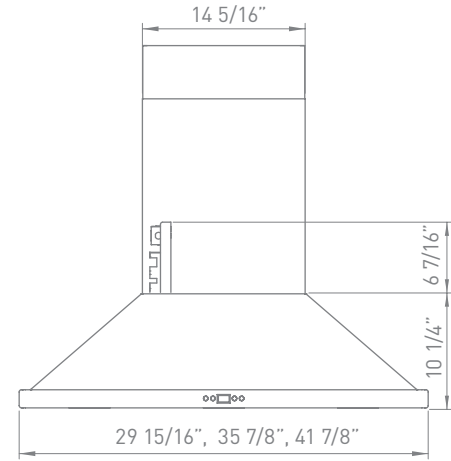

MODEL	SIZE	INTERNAL BLOWER		IN-LINE/EXTERNAL	
		Min.-Max. CFM	Min.-Max. Sones	Min.-Max. CFM	Min.-Max. Sones
ZVE-E30BS	30"	250 - 715	0.8 - 5.8	NA	NA
ZVE-E36BS	36"	250 - 715	0.8 - 5.8	NA	NA
ZVE-E42BS	42"	250 - 715	0.8 - 5.8	NA	NA

All Next Generation Europa range hoods are equipped with DCBL Suppression™ technology, including Bloom™ HD LED light bulbs. To learn more, visit us at zephyronline.com.

SIZE	
ZVE-E30BS	30"
ZVE-E36BS	36"
ZVE-E42BS	42"
PERFORMANCE	
INTERNAL, MIN.-MAX. BLOWER CFM	250 - 715
INTERNAL, MIN.-MAX. SONES	0.8 - 5.8
COLOR	
STAINLESS STEEL	SS
FEATURES	
CONTROLS	Electronic LCD
SPEED LEVELS	5 + Burst
AUTO DELAY-OFF	Yes
LIGHTING	
ZVE-E30BS	Bloom LED 3W x 3
ZVE-E36BS / ZVE-E42BS	Bloom LED 3W x 4
DUAL LEVEL LIGHTING	Yes
FILTERS	Aluminum Mesh
RECIRCULATING OPTION	Yes
EXTENSION DUCT COVER OPTION	Yes, Up to 12' Ceiling
DUCT SPECIFICATIONS	
VERTICAL - INTERNAL	8"
HORIZONTAL - INTERNAL	NA
AC INPUT	
	120V - 60Hz
AC POWER	
ZVE-E30BS	Max. 212W at 3.5A
ZVE-E36BS / ZVE-E42BS	Max. 215W at 3.5A
OPTIONAL ACCESSORIES	
RECIRCULATING KIT	
ZVE-E30BS	ZRC-00VE
ZVE-E36BS / ZVE-E42BS	ZRC-01VE
EXTENSION DUCT COVER	Z1C-01VE
MOUNTING HEIGHT*	
	26" - 34"