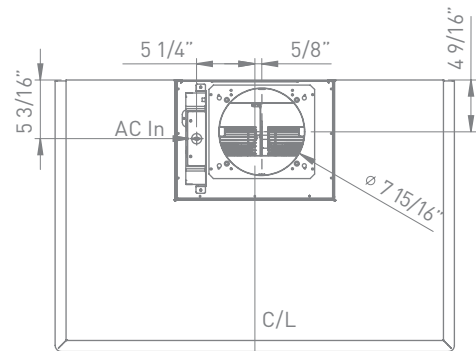

MODEL	SIZE	INTERNAL BLOWER		IN-LINE/EXTERNAL	
		Min.-Max. CFM	Min.-Max. Sones	Min.-Max. CFM	Min.-Max. Sones
ZVE-E30BS	30"	250 - 715	0.8 - 5.8	NA	NA
ZVE-E36BS	36"	250 - 715	0.8 - 5.8	NA	NA
ZVE-E42BS	42"	250 - 715	0.8 - 5.8	NA	NA

All Next Generation Europa range hoods are equipped with DCBL Suppression™ technology, including Bloom™ HD LED light bulbs. To learn more, visit us at zephyronline.com.

SIZE	
ZVE-E30BS	30"
ZVE-E36BS	36"
ZVE-E42BS	42"
PERFORMANCE	
INTERNAL, MIN.-MAX. BLOWER CFM	250 - 715
INTERNAL, MIN.-MAX. SONES	0.8 - 5.8
COLOR	
STAINLESS STEEL	SS
FEATURES	
CONTROLS	Electronic LCD
SPEED LEVELS	5 + Burst
AUTO DELAY-OFF	Yes
LIGHTING	
ZVE-E30BS	Bloom LED 3W x 3
ZVE-E36BS / ZVE-E42BS	Bloom LED 3W x 4
DUAL LEVEL LIGHTING	Yes
FILTERS	Aluminum Mesh
RECIRCULATING OPTION	Yes
EXTENSION DUCT COVER OPTION	Yes, Up to 12' Ceiling
DUCT SPECIFICATIONS	
VERTICAL - INTERNAL	8"
HORIZONTAL - INTERNAL	NA
AC INPUT	
	120V - 60Hz
AC POWER	
ZVE-E30BS	Max. 212W at 3.5A
ZVE-E36BS / ZVE-E42BS	Max. 215W at 3.5A
OPTIONAL ACCESSORIES	
RECIRCULATING KIT	
ZVE-E30BS	ZRC-00VE
ZVE-E36BS / ZVE-E42BS	ZRC-01VE
EXTENSION DUCT COVER	Z1C-01VE
MOUNTING HEIGHT*	
	26" - 34"

FRONT

SIDE

TOP

CEILING HEIGHT		8'	8.5'	9'	9.5'	10'	10.5'	11'	12'
STANDARD DUCT COVER	Ducted Mounting Height*	26"-33"	26"-34"	28"-34"	34"-34"	NA	NA	NA	NA
	Recirc. Mounting Height*	26"-28.5"	26"-34"	28"-34"	34"-34"	NA	NA	NA	NA
EXTENSION DUCT COVER	Ducted Mounting Height*	NA	NA	26"-27"	26"-33"	26"-34"	26"-34"	26"-34"	28"-34"
	Recirc. Mounting Height*	NA	NA	NA	26"-28.5"	26"-34"	26"-34"	26"-34"	28"-34"

*Mounting height refers to distance between top of a 36" tall cooking surface and bottom of hood.