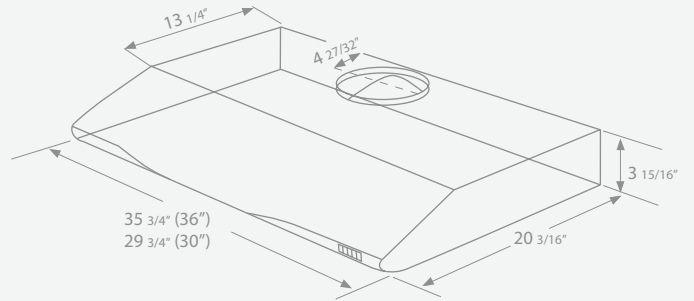

WHIRLWIND

One of the slimmest under-cabinet range hoods available, the Whirlwind is both sleek and powerful—which is why we're sure you'll agree that sometimes the most appealing design feature is simply having more space!

ESSENTIALS

WHIRLWIND

UNDER CABINET

MODEL	AK9800	AK9836
SIZE	30"	36"
NET WIDTH	29-3/4"	35-3/4"
PERFORMANCE		
Internal Blower	525 CFM	525 CFM
Internal Blower Sones	5.5	5.5
COLOR		
Black, White	B,W	B,W
FEATURES		
Controls	Rocker	Rocker
Speed Levels	2	2
Delay Off	No	No
Lighting	Incandescent, 40Wx1	Incandescent, 40Wx1
Dual Level Lighting	No	No
Removable Safety Grilles	2	2
Recirculating	No	No
Duct Cover Extension	NA	NA
Self Cleaning	Yes	Yes
DUCT SPECIFICATIONS		
Internal Blower - Vertical	6"	6"
Internal Blower - Horizontal	NA	NA
AC INPUT	120V - 60Hz	120V - 60Hz
AC POWER	Max. 300W at 2.5 Amps	Max. 300W at 2.5 Amps

Mounting Heights	Min. height 24" from cooking surface. Hood mounted 60" from floor.	Max. height 32" from cooking surface. Hood mounted 68" from floor.
-------------------------	---	---