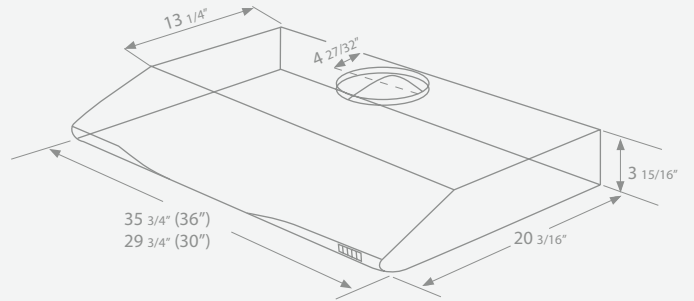

## WHIRLWIND

UNDER CABINET

| MODEL                        | AK9800                | AK9836                |
|------------------------------|-----------------------|-----------------------|
| <b>SIZE</b>                  | 30"                   | 36"                   |
| <b>NET WIDTH</b>             | 29-3/4"               | 35-3/4"               |
| <b>PERFORMANCE</b>           |                       |                       |
| Internal Blower              | 525 CFM               | 525 CFM               |
| Internal Blower Sones        | 5.5                   | 5.5                   |
| <b>COLOR</b>                 |                       |                       |
| Black, White                 | B,W                   | B,W                   |
| <b>FEATURES</b>              |                       |                       |
| Controls                     | Rocker                | Rocker                |
| Speed Levels                 | 2                     | 2                     |
| Delay Off                    | No                    | No                    |
| Lighting                     | Incandescent, 40Wx1   | Incandescent, 40Wx1   |
| Dual Level Lighting          | No                    | No                    |
| Removable Safety Grilles     | 2                     | 2                     |
| Recirculating                | No                    | No                    |
| Duct Cover Extension         | NA                    | NA                    |
| Self Cleaning                | Yes                   | Yes                   |
| <b>DUCT SPECIFICATIONS</b>   |                       |                       |
| Internal Blower - Vertical   | 6"                    | 6"                    |
| Internal Blower - Horizontal | NA                    | NA                    |
| <b>AC INPUT</b>              | 120V - 60Hz           | 120V - 60Hz           |
| <b>AC POWER</b>              | Max. 300W at 2.5 Amps | Max. 300W at 2.5 Amps |