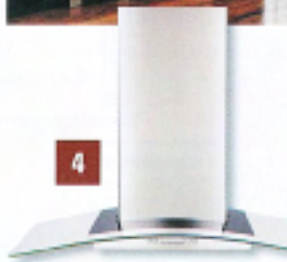

**Imperial Cal Products, Inc., Circle 19**

7. The 70-in. island hood DA 5341D from Miele is available in stainless and provides a double blower. All hoods come with four speeds, centered controls, delayed shutdown and programmable filter timers that indicate when it's time to wash the dishwasher-safe filters.