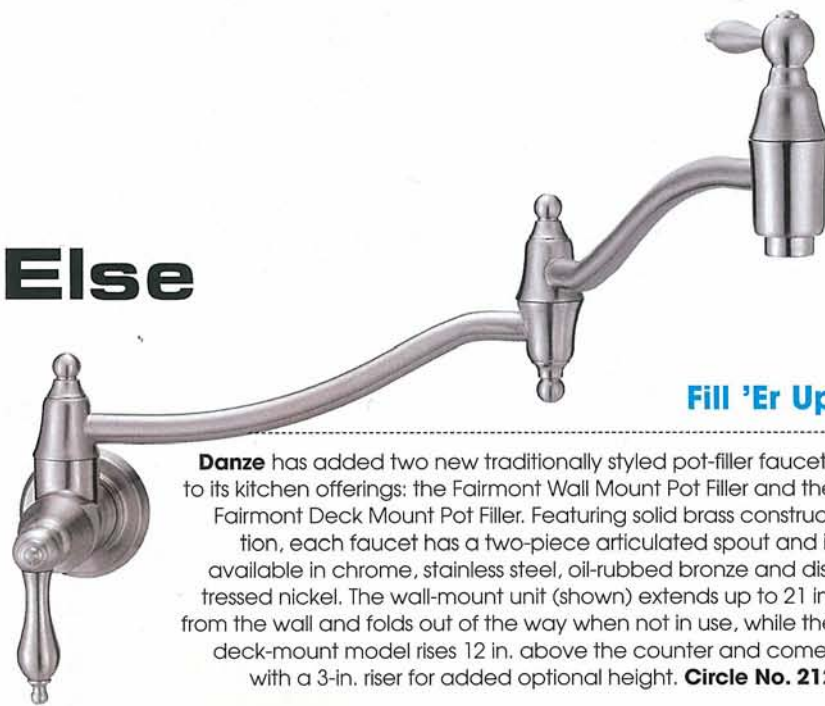

## Fill 'Er Up

**Danze** has added two new traditionally styled pot-filler faucets to its kitchen offerings: the Fairmont Wall Mount Pot Filler and the Fairmont Deck Mount Pot Filler. Featuring solid brass construction, each faucet has a two-piece articulated spout and is available in chrome, stainless steel, oil-rubbed bronze and distressed nickel. The wall-mount unit (shown) extends up to 21 in. from the wall and folds out of the way when not in use, while the deck-mount model rises 12 in. above the counter and comes with a 3-in. riser for added optional height. **Circle No. 212**

## Boxed In

**Avec** from **Kos** is a multifunctional shower box made of glass and aluminum. Available in two sizes—Avec Moi for one bather, Avec Toi for two—in freestanding, wall and corner versions, it can be accessorized with radio and a touch screen and comes standard with Turkish bath, the maker's idrocolore system, a central showerhead and vertical hydro-massage jets. It is offered in black and white gloss lacquer finishes. **Circle No. 213**

## Lighten Up

Ideal for installation above countertops, tabletops and bars, **W.A.C. Lighting's** Quick Connect Glass Ceiling Pendants feature cased glass shades in striking orb designs. Available in fiery amber and glossy caramel with bronze hardware, each pendant is crafted with blown glass and supported by 6 ft. of braided cable and plated die-cast brass fittings. They can be used on a low-voltage linear track, line-voltage system or Flexrail2 (the company's two-circuit line-voltage rail); or suspended individually as monopoints or in a group as multipoints. **Circle No. 214**