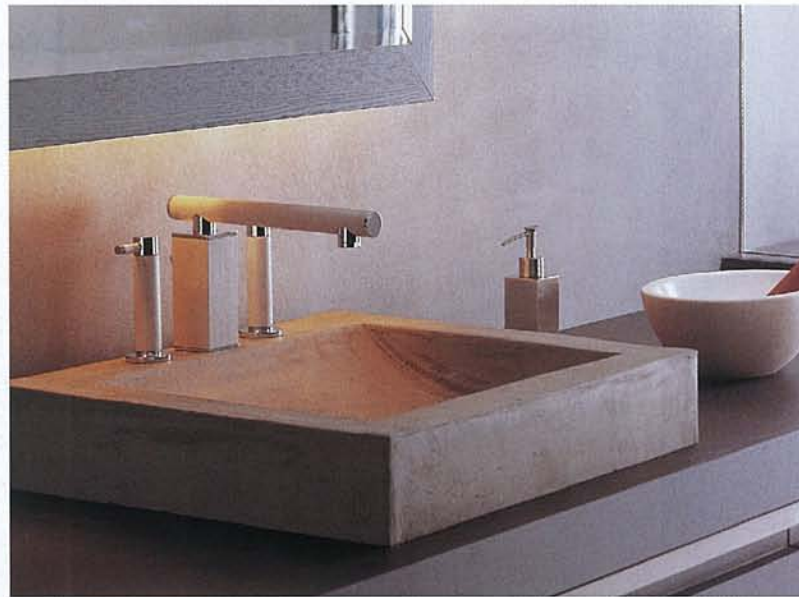

Creative Legacy of Asia

The TOH (which means porcelain in Japanese) is composed of only premium quality porcelain. First made in China and characterized by its whiteness, delicate appearance and translucence, Asian porcelain is prized for its beauty and strength. Truly a one of a kind product, the TOH series is made possible by this inherently Asian material.