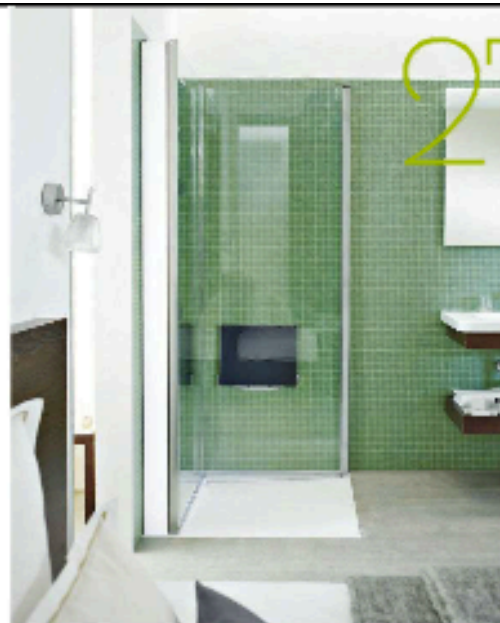

24

24. COFFEE BREAK

25

26

25. UP, UP, AND AWAY

26. CUSTOM SPRAY

27

29

27. OPEN PLAN

28. DOUBLE DUTY

28

30

Winners' Circle
Find the list of our 2016 winners online. bit.ly/2016winners

30. INTEGRATED SINK